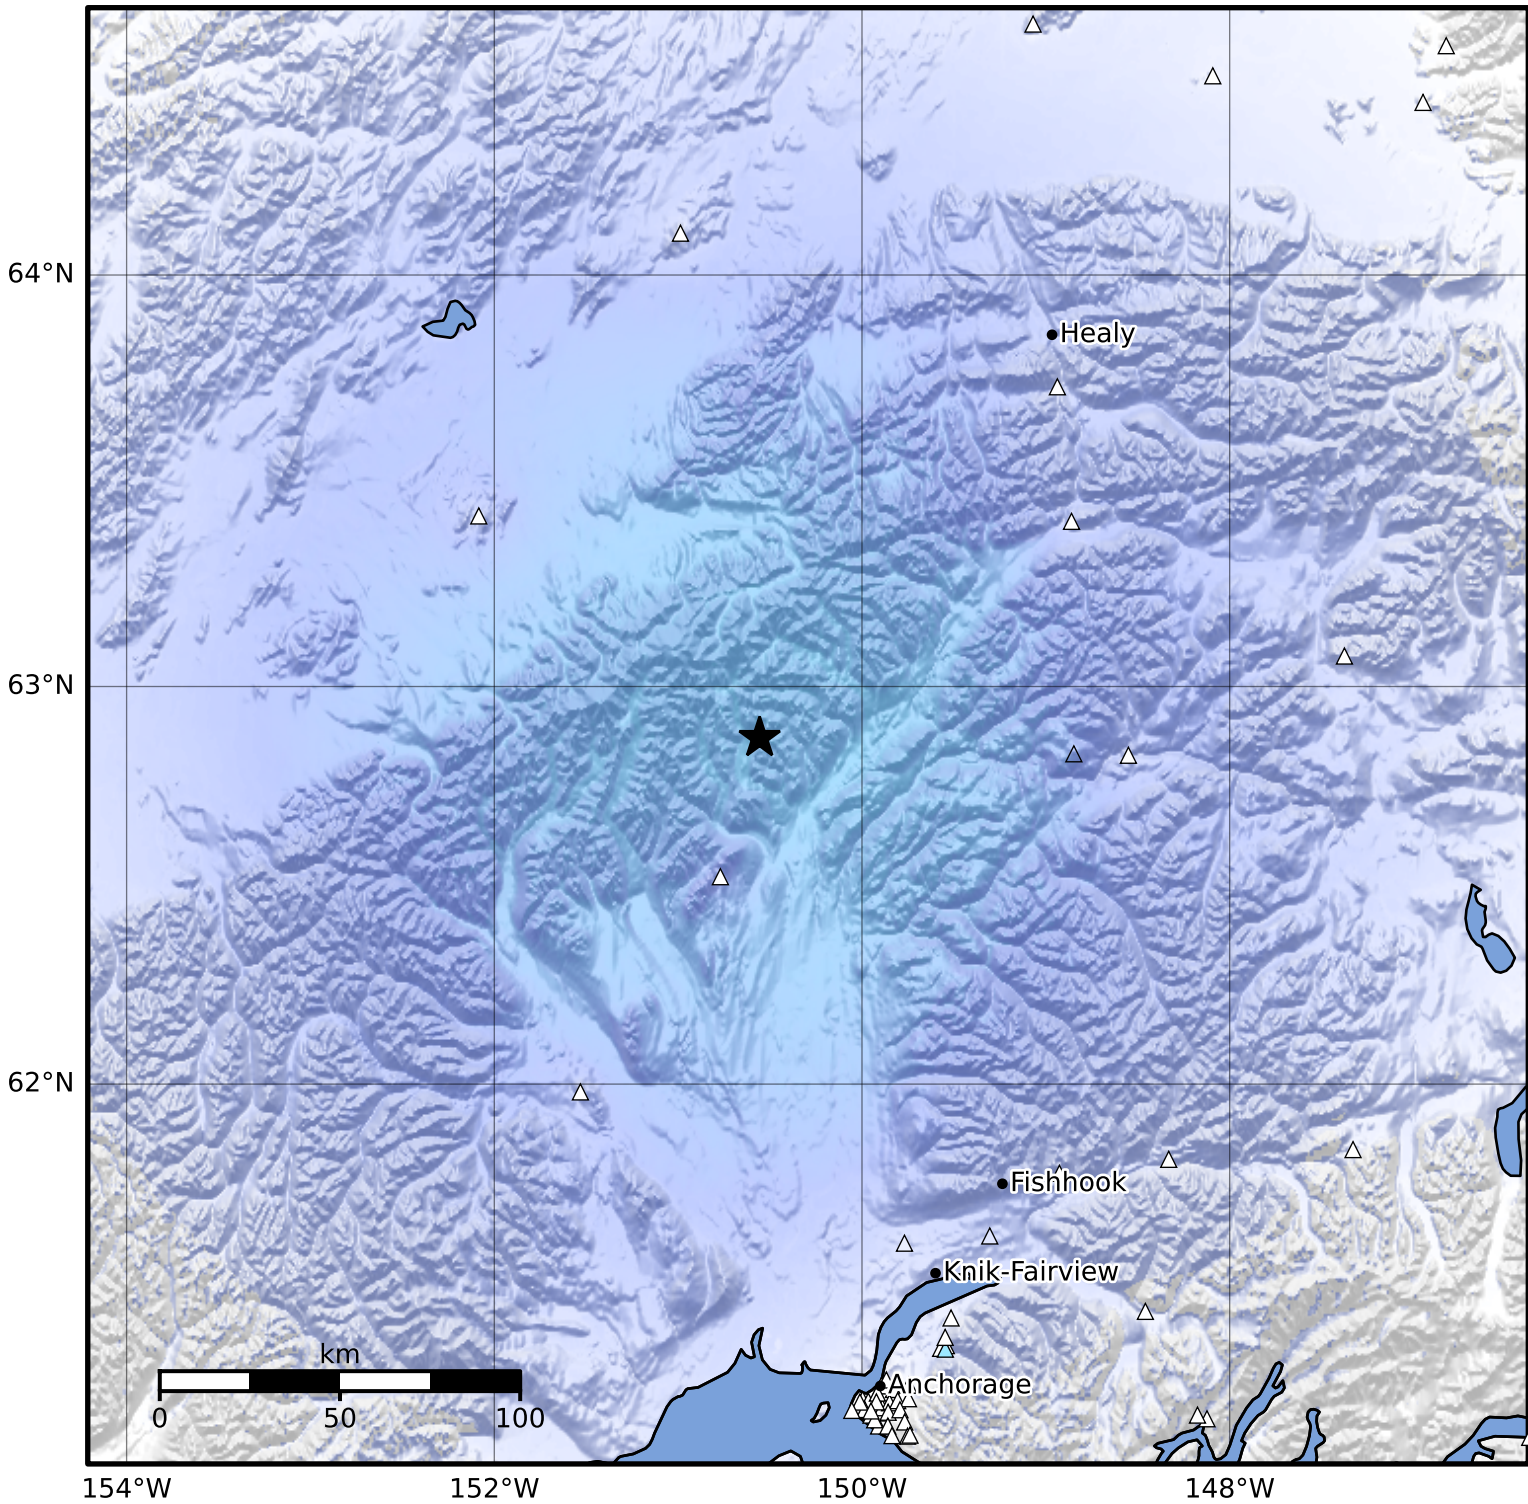

Macroseismic Intensity Map Alaska Earthquake Center
 ShakeMap: 66 km (41 miles) NNW of Talkeetna
 Oct 31, 2024 04:33:33 UTC M3.5 N62.87 W150.56 Depth: 86.9km ID:ak024e0hhqaj

SHAKING	Not felt	Weak	Light	Moderate	Strong	Very strong	Severe	Violent	Extreme
DAMAGE	None	None	None	Very light	Light	Moderate	Moderate/heavy	Heavy	Very heavy
PGA(%g)	<0.0464	0.297	2.76	6.2	11.5	21.5	40.1	74.7	>139
PGV(cm/s)	<0.0215	0.135	1.41	4.65	9.64	20	41.4	85.8	>178
INTENSITY	I	II-III	IV	V	VI	VII	VIII	IX	X+

Scale based on Worden et al. (2012)

△ Seismic Instrument ○ Reported Intensity

★ Epicenter

Version 2: Processed 2024-10-31T16:50:27Z