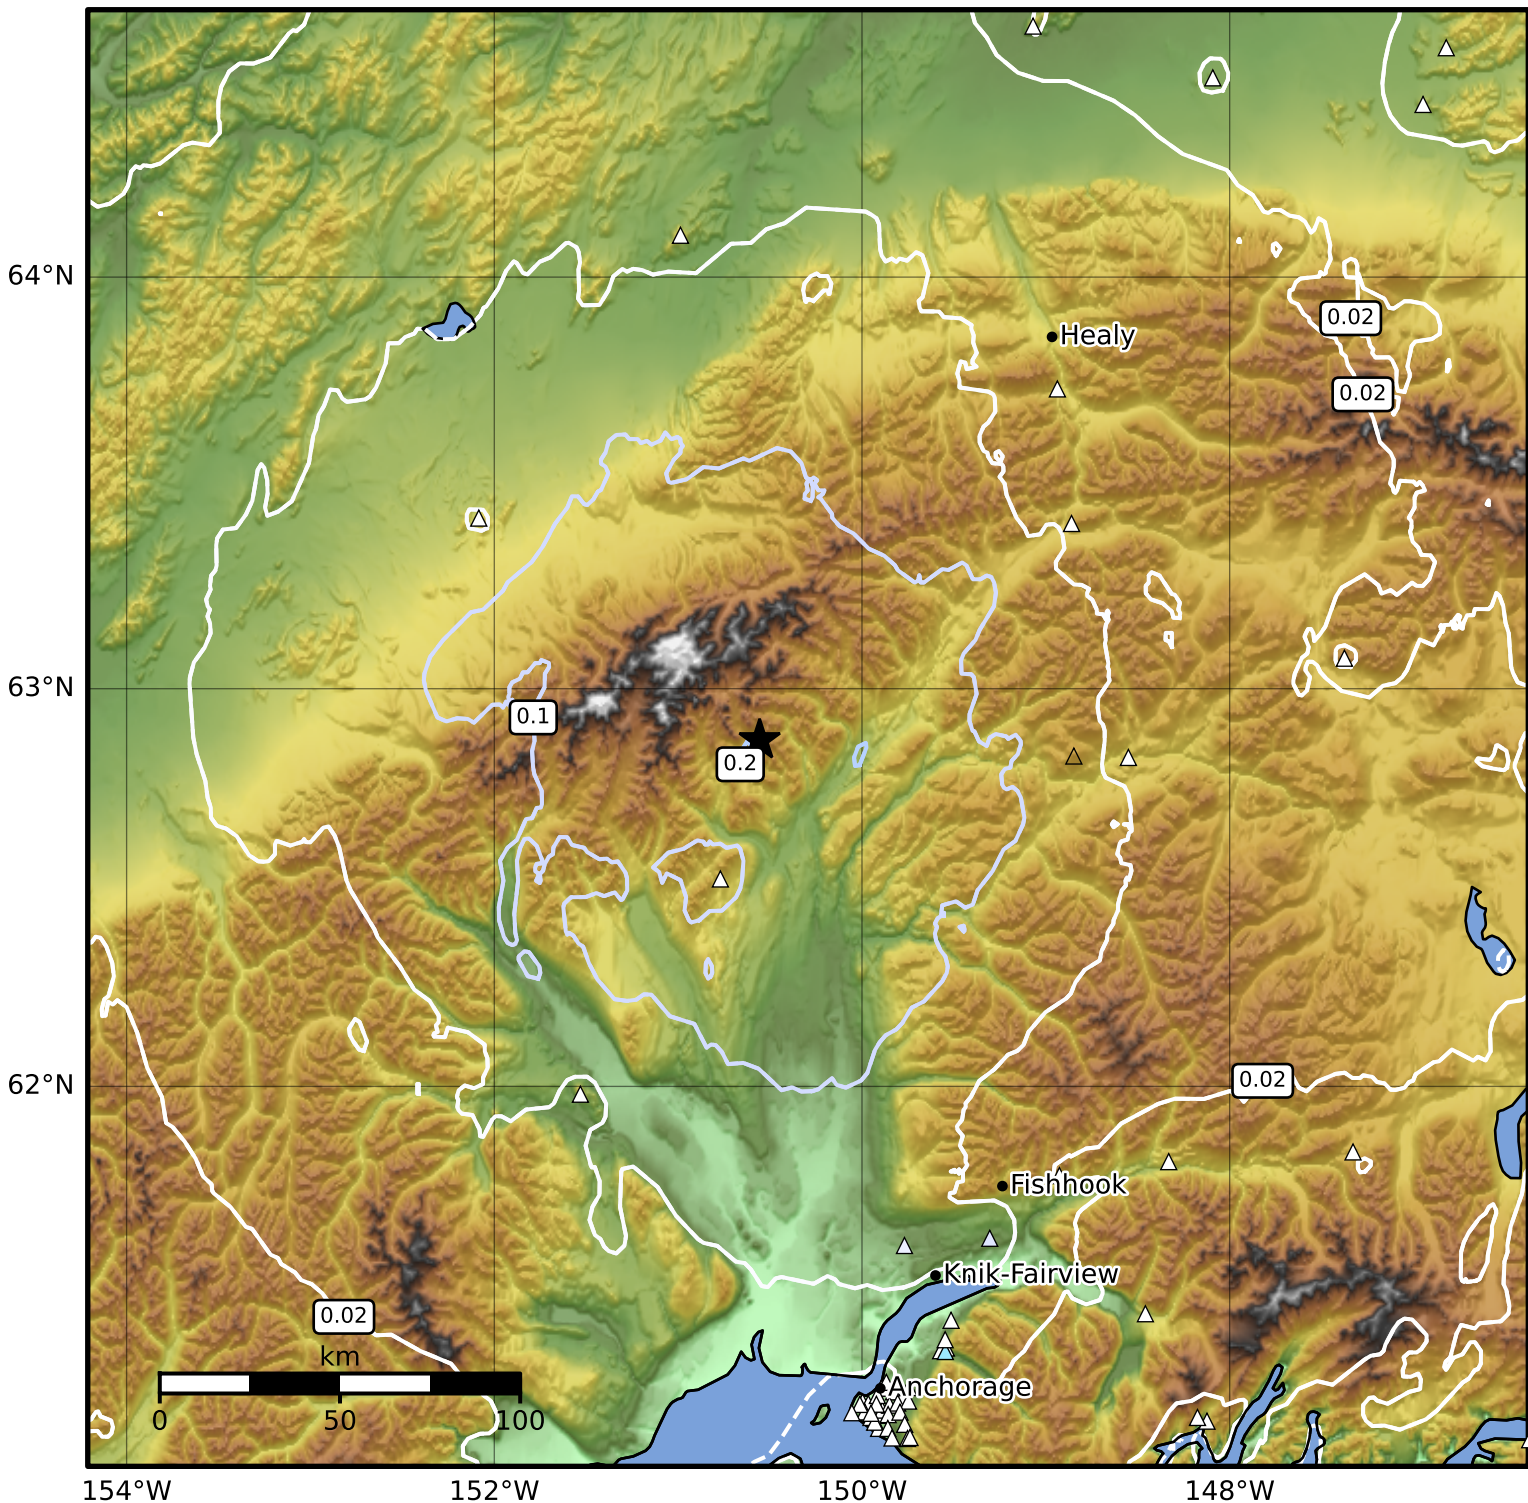

Peak Ground Acceleration Map Alaska Earthquake Center
 ShakeMap: 66 km (41 miles) NNW of Talkeetna
 Oct 31, 2024 04:33:33 UTC M3.5 N62.87 W150.56 Depth: 86.9km ID:ak024e0hhqaj

PGA (%g)	0.1	0.2	0.5	1	2	5	10	20	50	100	200
----------	-----	-----	-----	---	---	---	----	----	----	-----	-----

Scale based on Worden et al. (2012)

Version 2: Processed 2024-10-31T16:50:27Z

△ Seismic Instrument ○ Reported Intensity

★ Epicenter