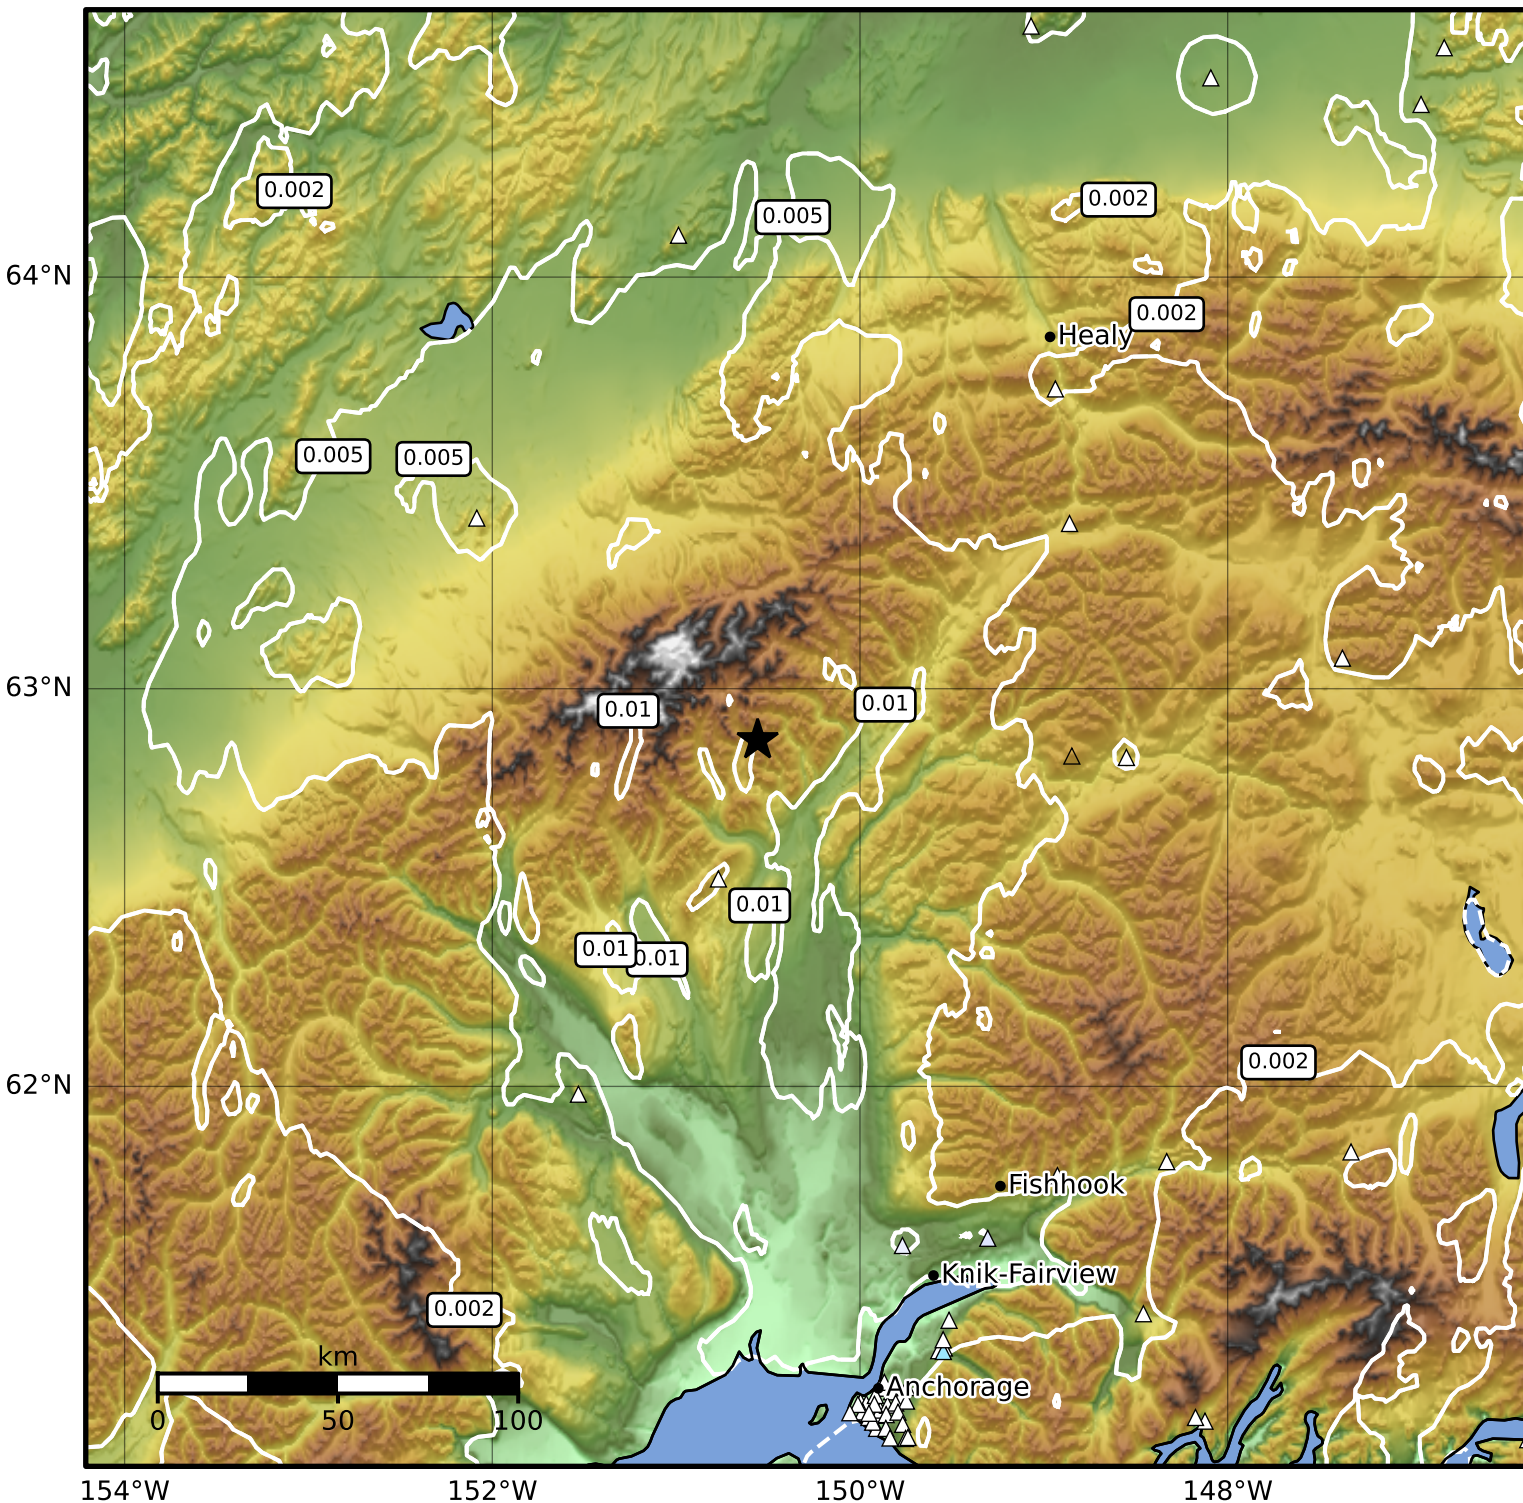

1.0 Second Peak Spectral Acceleration Map Alaska Earthquake Center  
 ShakeMap: 66 km (41 miles) NNW of Talkeetna  
 Oct 31, 2024 04:33:33 UTC M3.5 N62.87 W150.56 Depth: 86.9km ID:ak024e0hhqaj

SA(1.0) (%g)	0.1	0.2	0.5	1	2	5	10	20	50	100	200
--------------	-----	-----	-----	---	---	---	----	----	----	-----	-----

Scale based on Worden et al. (2012)

Version 2: Processed 2024-10-31T16:50:27Z

△ Seismic Instrument ○ Reported Intensity

★ Epicenter