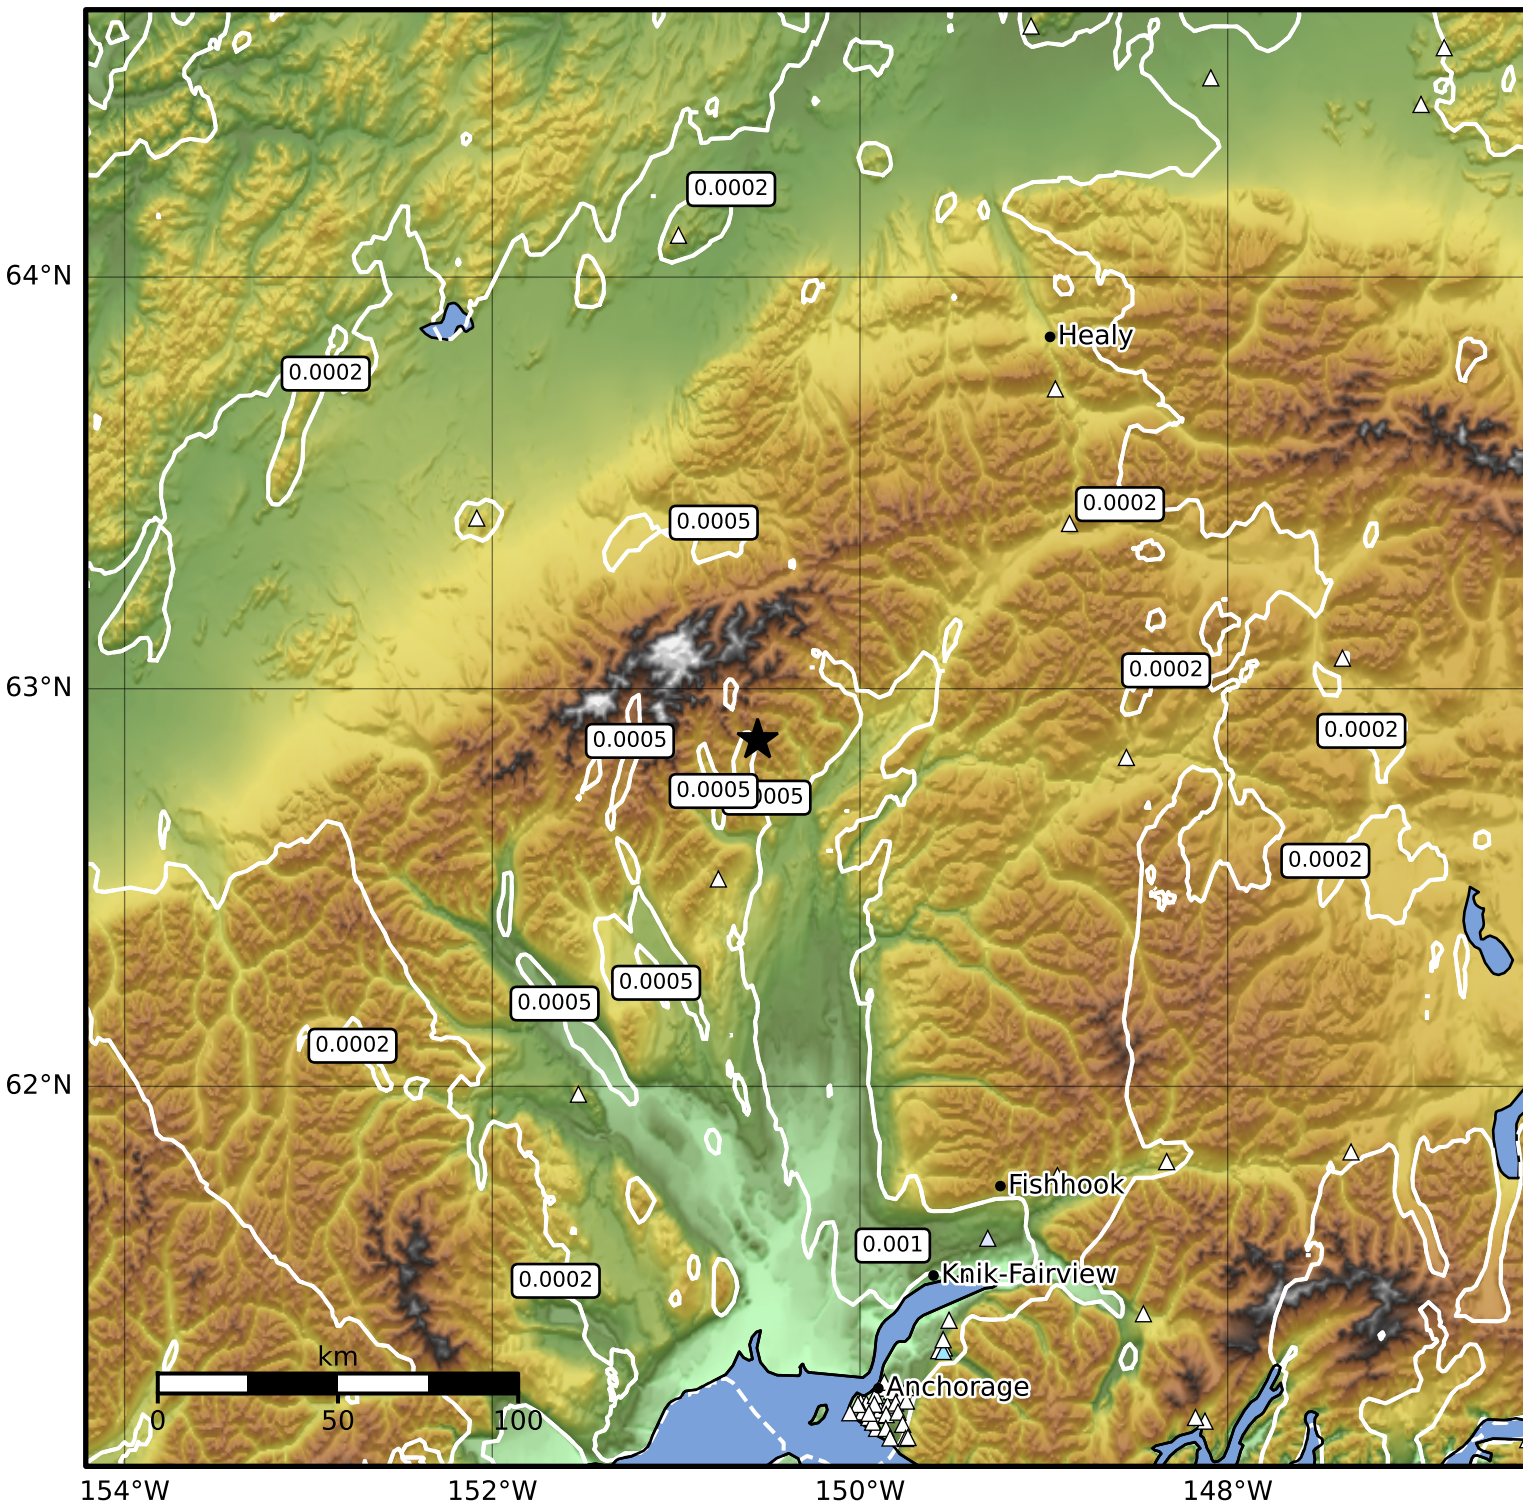

3.0 Second Peak Spectral Acceleration Map Alaska Earthquake Center  
 ShakeMap: 66 km (41 miles) NNW of Talkeetna  
 Oct 31, 2024 04:33:33 UTC M3.5 N62.87 W150.56 Depth: 86.9km ID:ak024e0hhqaj

Scale based on Worden et al. (2012)

Version 2: Processed 2024-10-31T16:50:27Z

△ Seismic Instrument ○ Reported Intensity

★ Epicenter