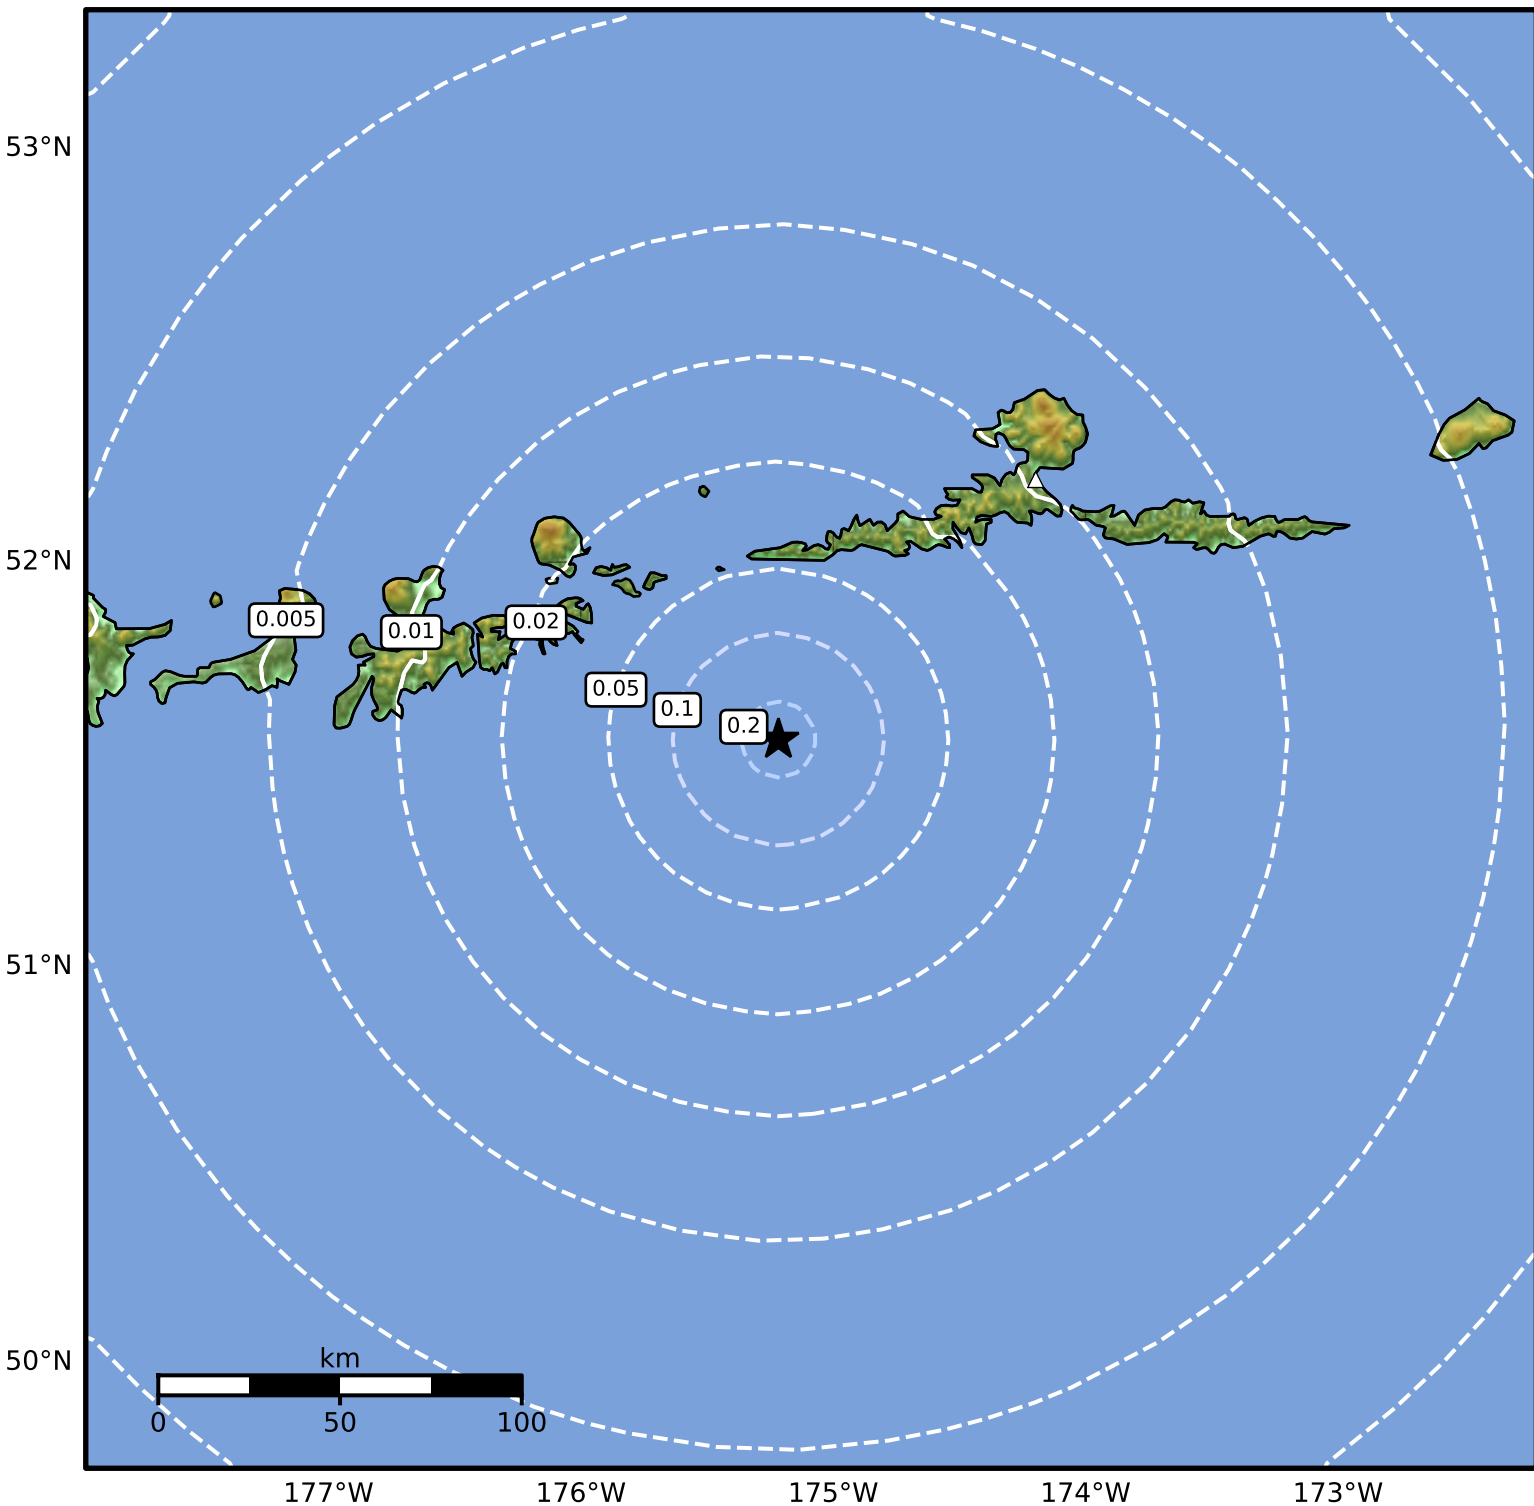

Peak Ground Acceleration Map Alaska Earthquake Center  
 ShakeMap: 99 km (61 miles) SW of Atka  
 Oct 31, 2024 11:59:05 UTC M3.6 N51.56 W175.22 Depth: 25.6km ID:ak024e0lta0e

PGA (%g)	0.1	0.2	0.5	1	2	5	10	20	50	100	200
----------	-----	-----	-----	---	---	---	----	----	----	-----	-----

Scale based on Worden et al. (2012)

Version 2: Processed 2024-10-31T17:04:44Z

△ Seismic Instrument ○ Reported Intensity

★ Epicenter