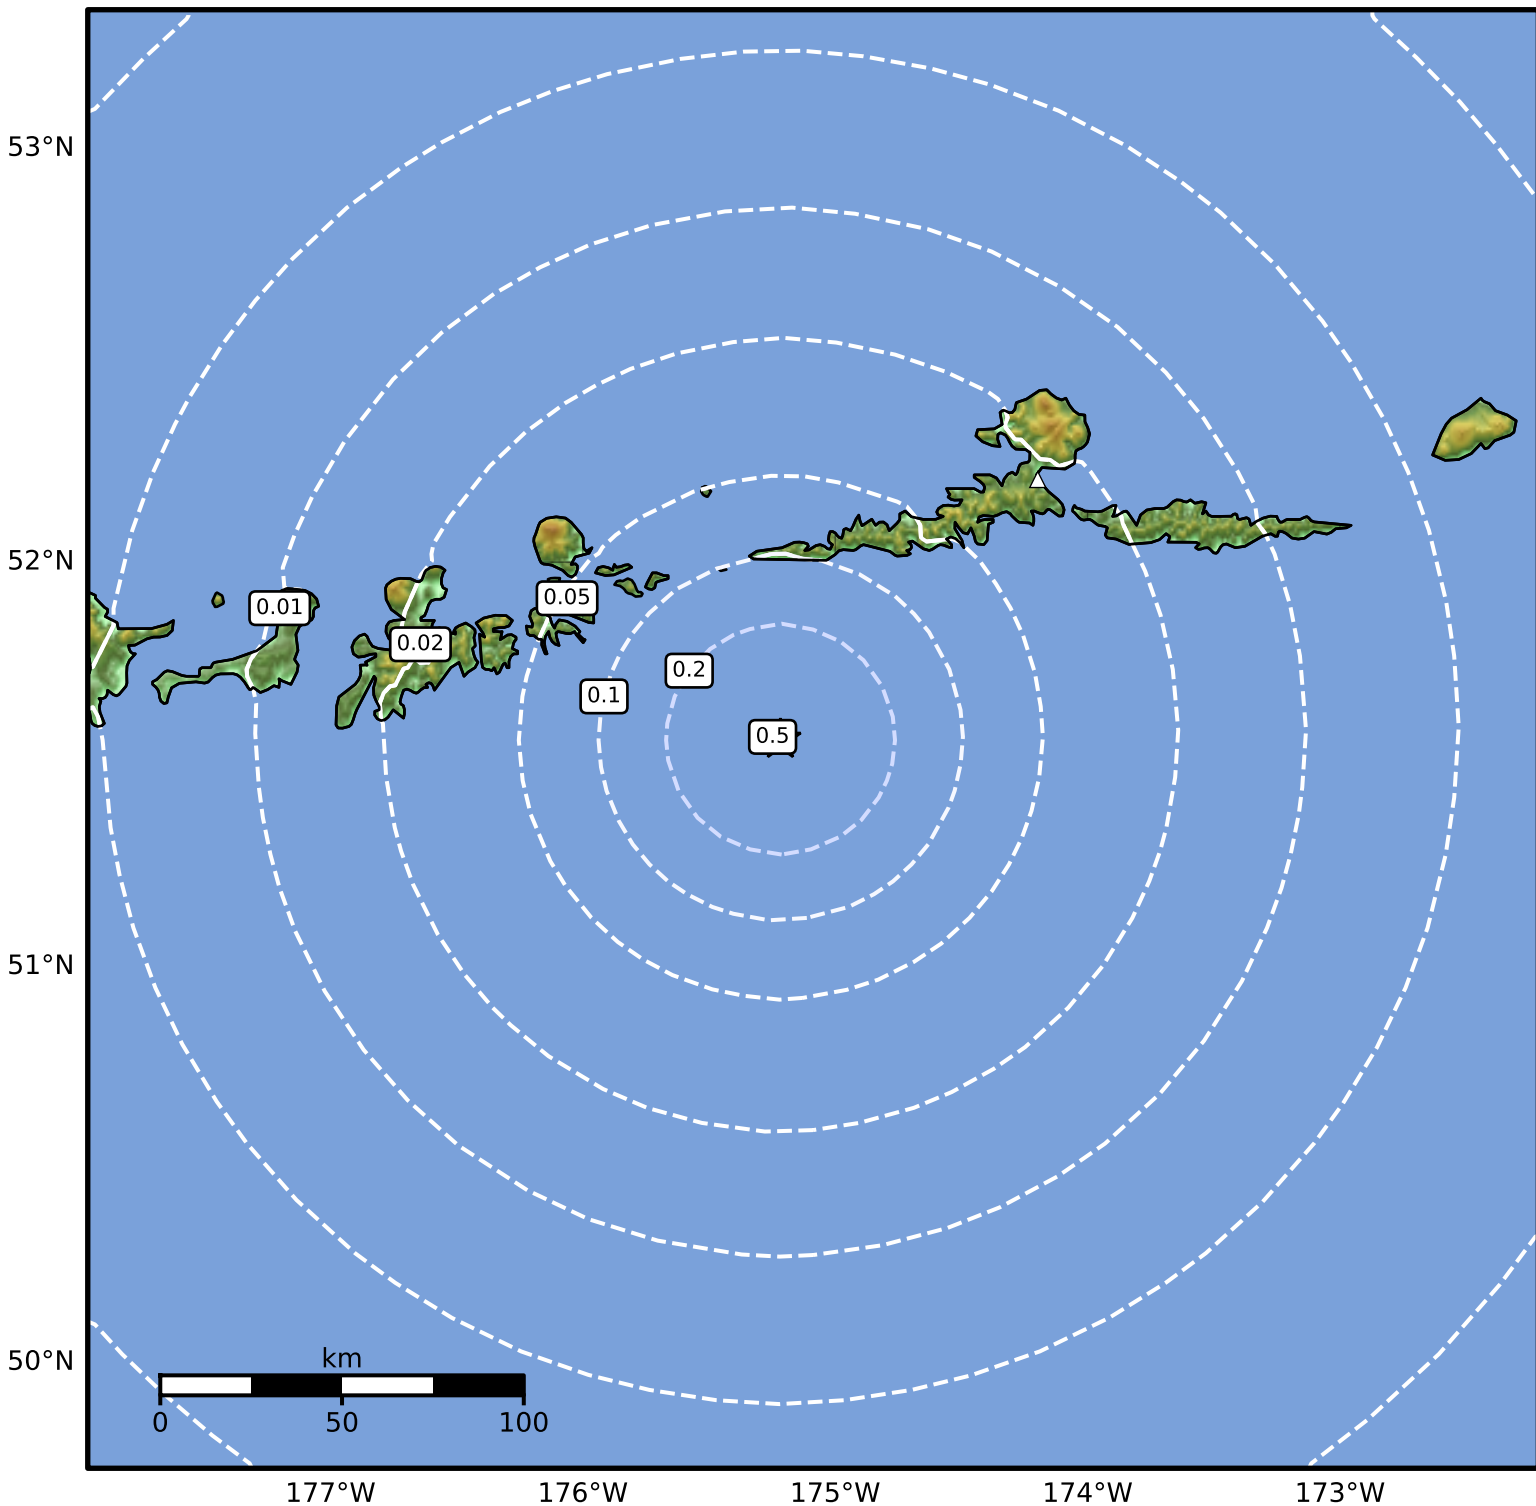

0.3 Second Peak Spectral Acceleration Map Alaska Earthquake Center  
ShakeMap: 99 km (61 miles) SW of Atka  
Oct 31, 2024 11:59:05 UTC M3.6 N51.56 W175.22 Depth: 25.6km ID:ak024e0lta0e

<b>SA(0.3) (%g)</b>	<b>0.1</b>	<b>0.2</b>	<b>0.5</b>	<b>1</b>	<b>2</b>	<b>5</b>	<b>10</b>	<b>20</b>	<b>50</b>	<b>100</b>	<b>200</b>
---------------------	------------	------------	------------	----------	----------	----------	-----------	-----------	-----------	------------	------------

Scale based on Worden et al. (2012)

Version 2: Processed 2024-10-31T17:04:44Z

△ Seismic Instrument ○ Reported Intensity

★ Epicenter