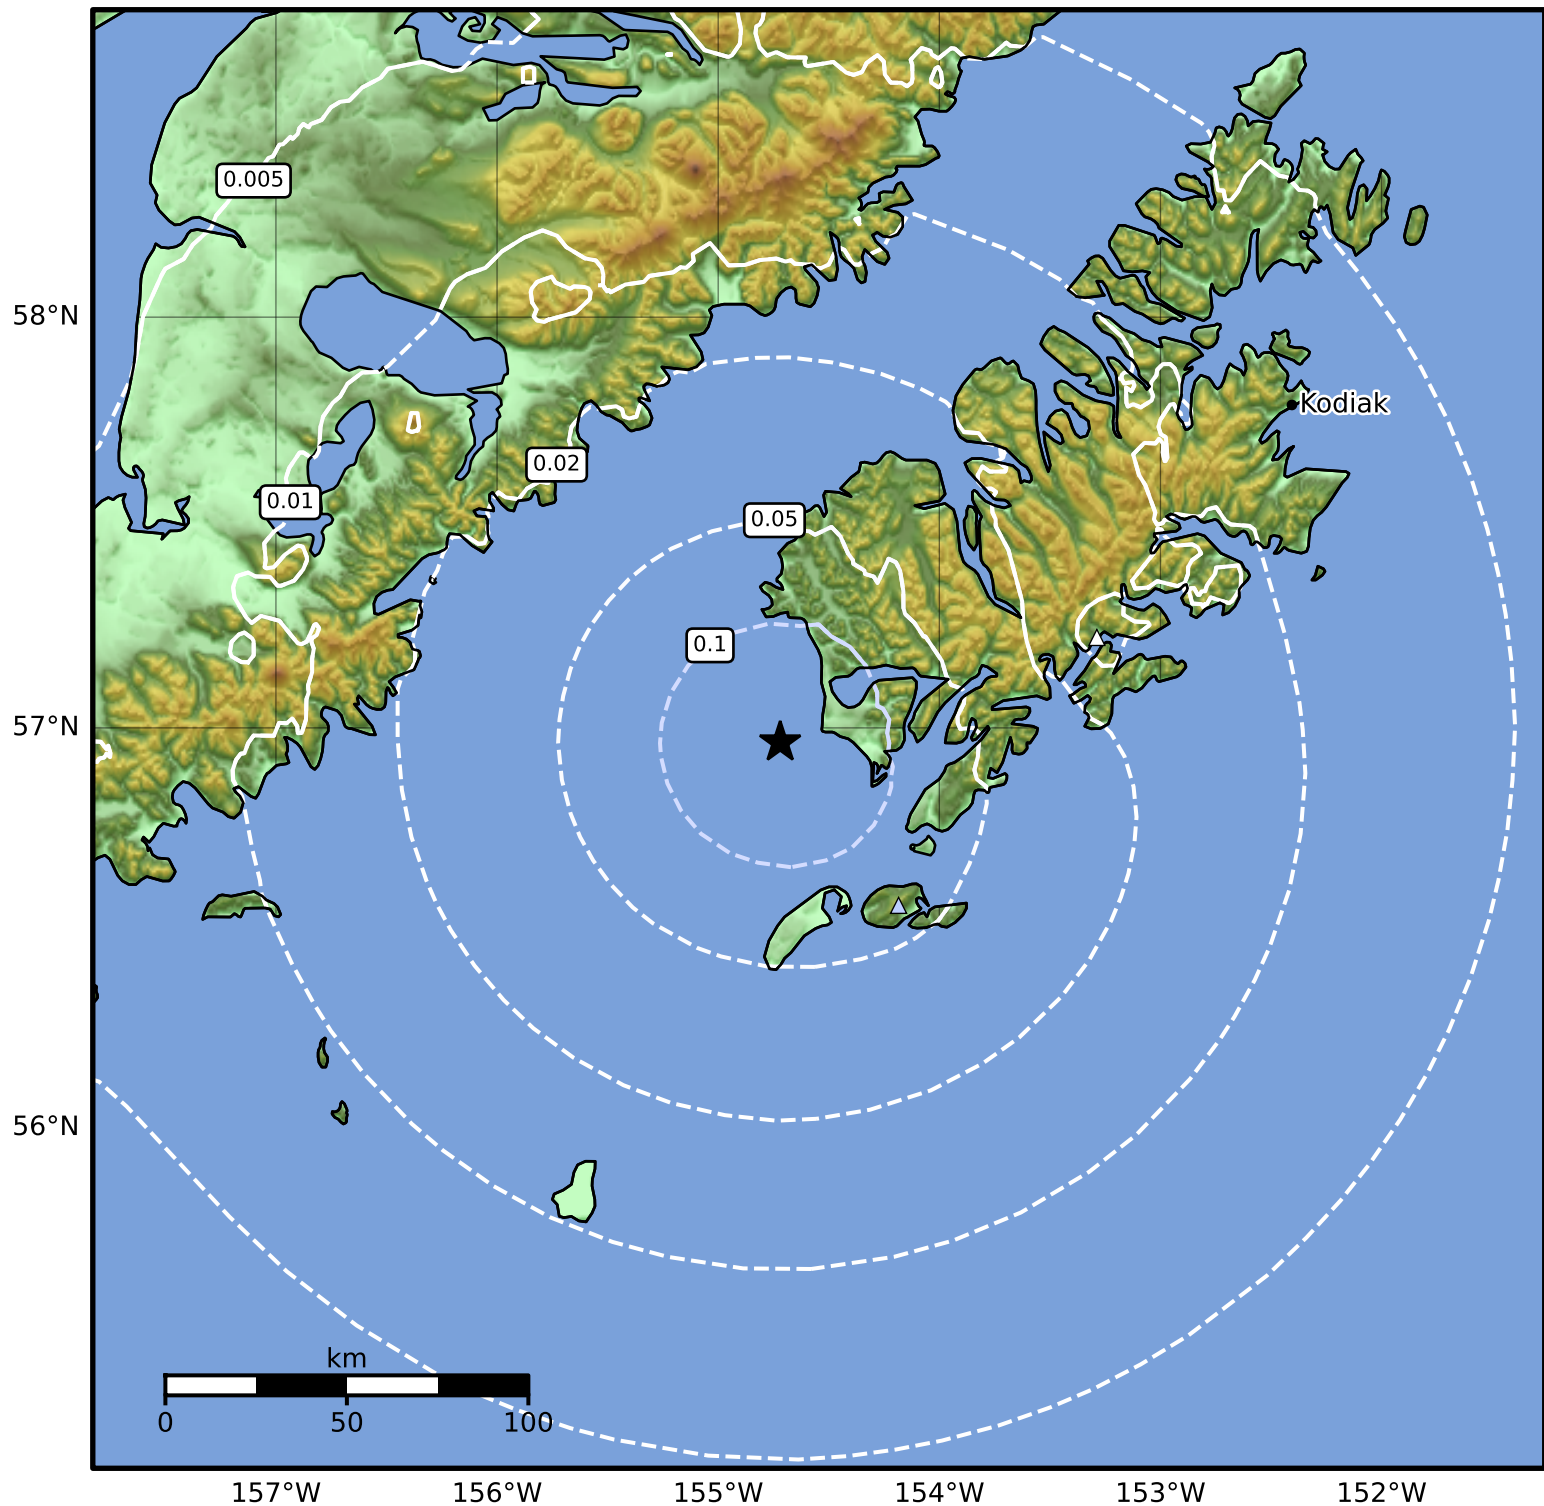

Peak Ground Acceleration Map Alaska Earthquake Center
 ShakeMap: 33 km (20 miles) W of Akhiok
 Oct 31, 2024 17:18:47 UTC M3.7 N56.96 W154.72 Depth: 42.0km ID:ak024e0p56du

PGA (%g)	0.1	0.2	0.5	1	2	5	10	20	50	100	200
----------	-----	-----	-----	---	---	---	----	----	----	-----	-----

Scale based on Worden et al. (2012)

Version 2: Processed 2024-10-31T20:20:02Z

△ Seismic Instrument ○ Reported Intensity

★ Epicenter