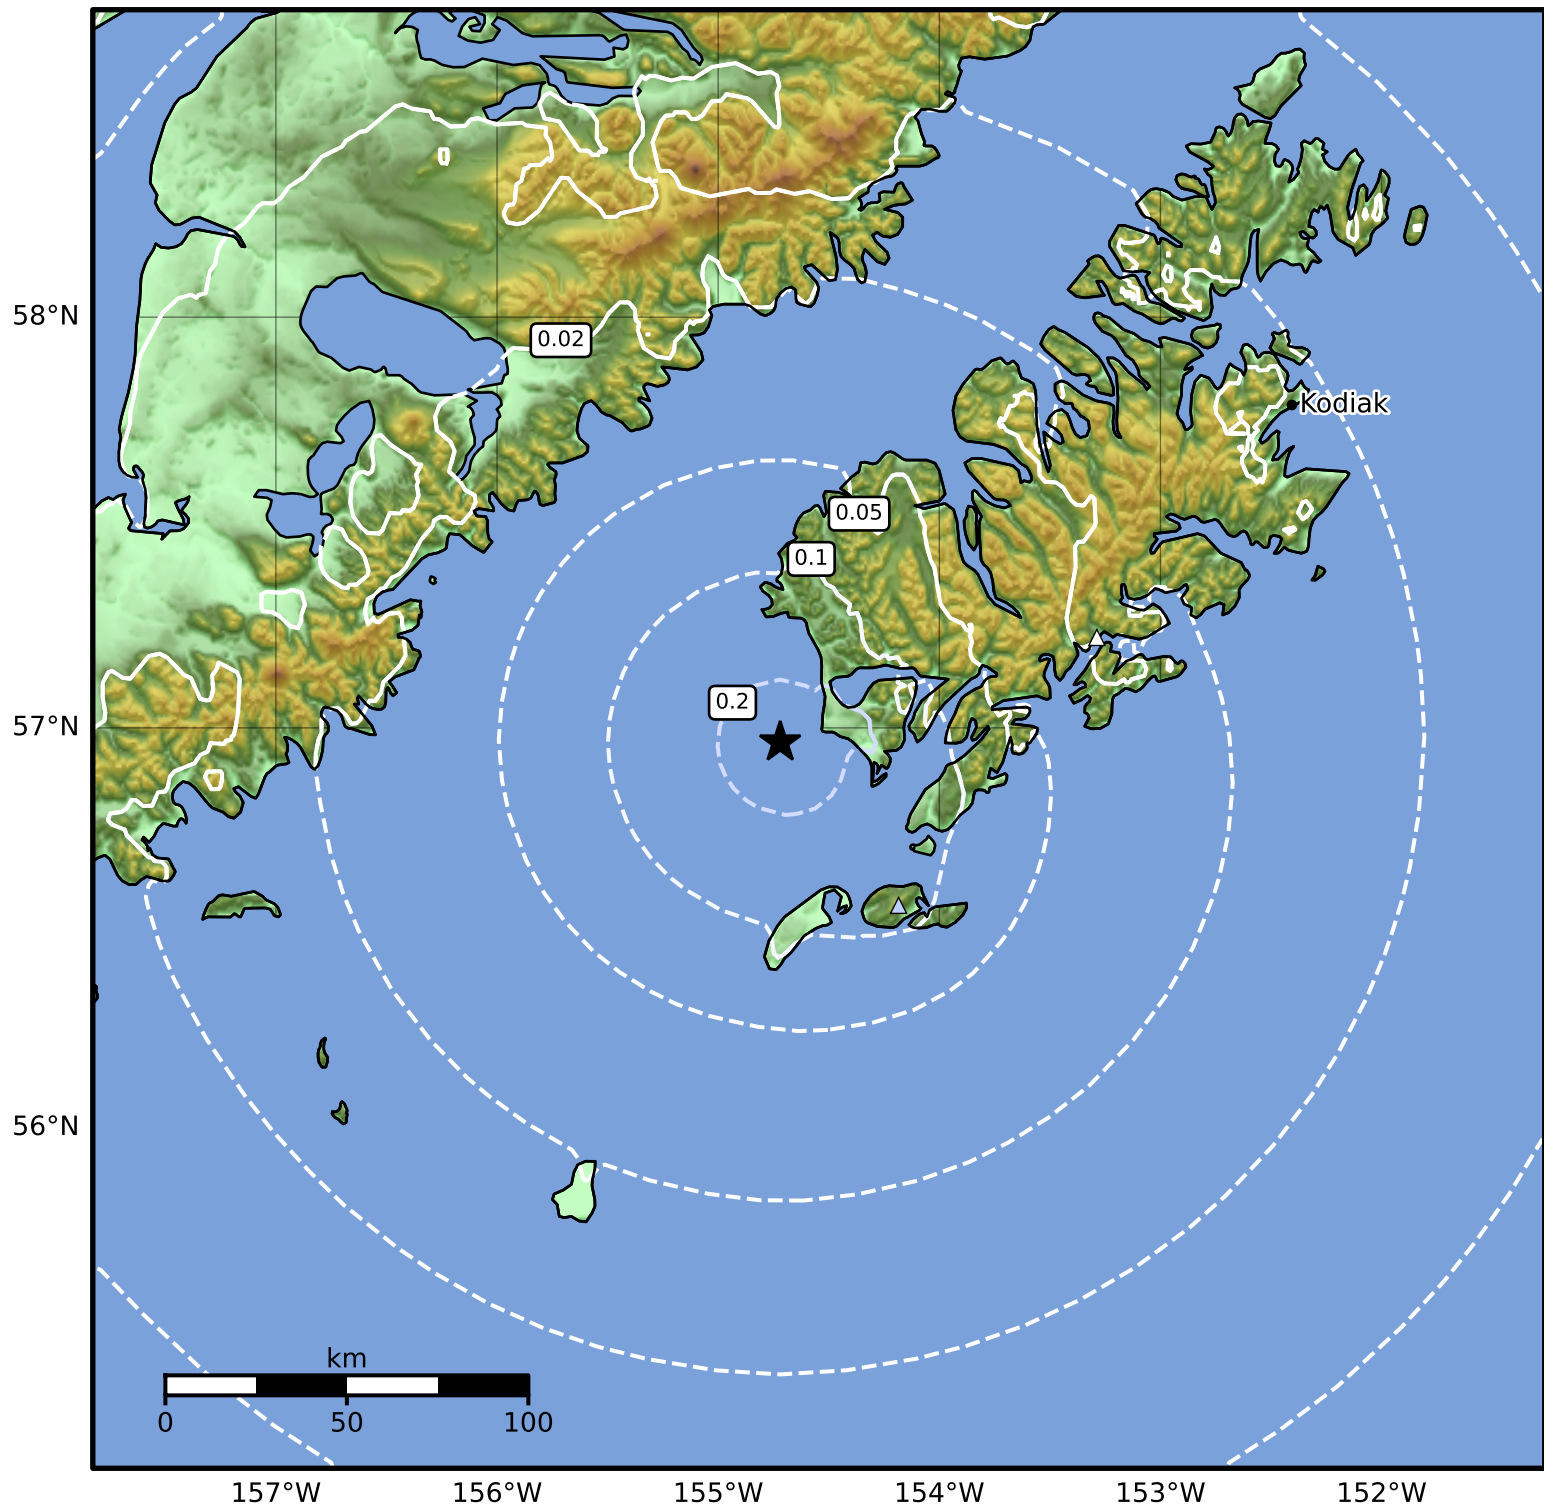

0.3 Second Peak Spectral Acceleration Map Alaska Earthquake Center
 ShakeMap: 33 km (20 miles) W of Akhiok
 Oct 31, 2024 17:18:47 UTC M3.7 N56.96 W154.72 Depth: 42.0km ID:ak024e0p56du

SA(0.3) (%g)	0.1	0.2	0.5	1	2	5	10	20	50	100	200
--------------	-----	-----	-----	---	---	---	----	----	----	-----	-----

Scale based on Worden et al. (2012)

Version 2: Processed 2024-10-31T20:20:02Z

△ Seismic Instrument ○ Reported Intensity

★ Epicenter