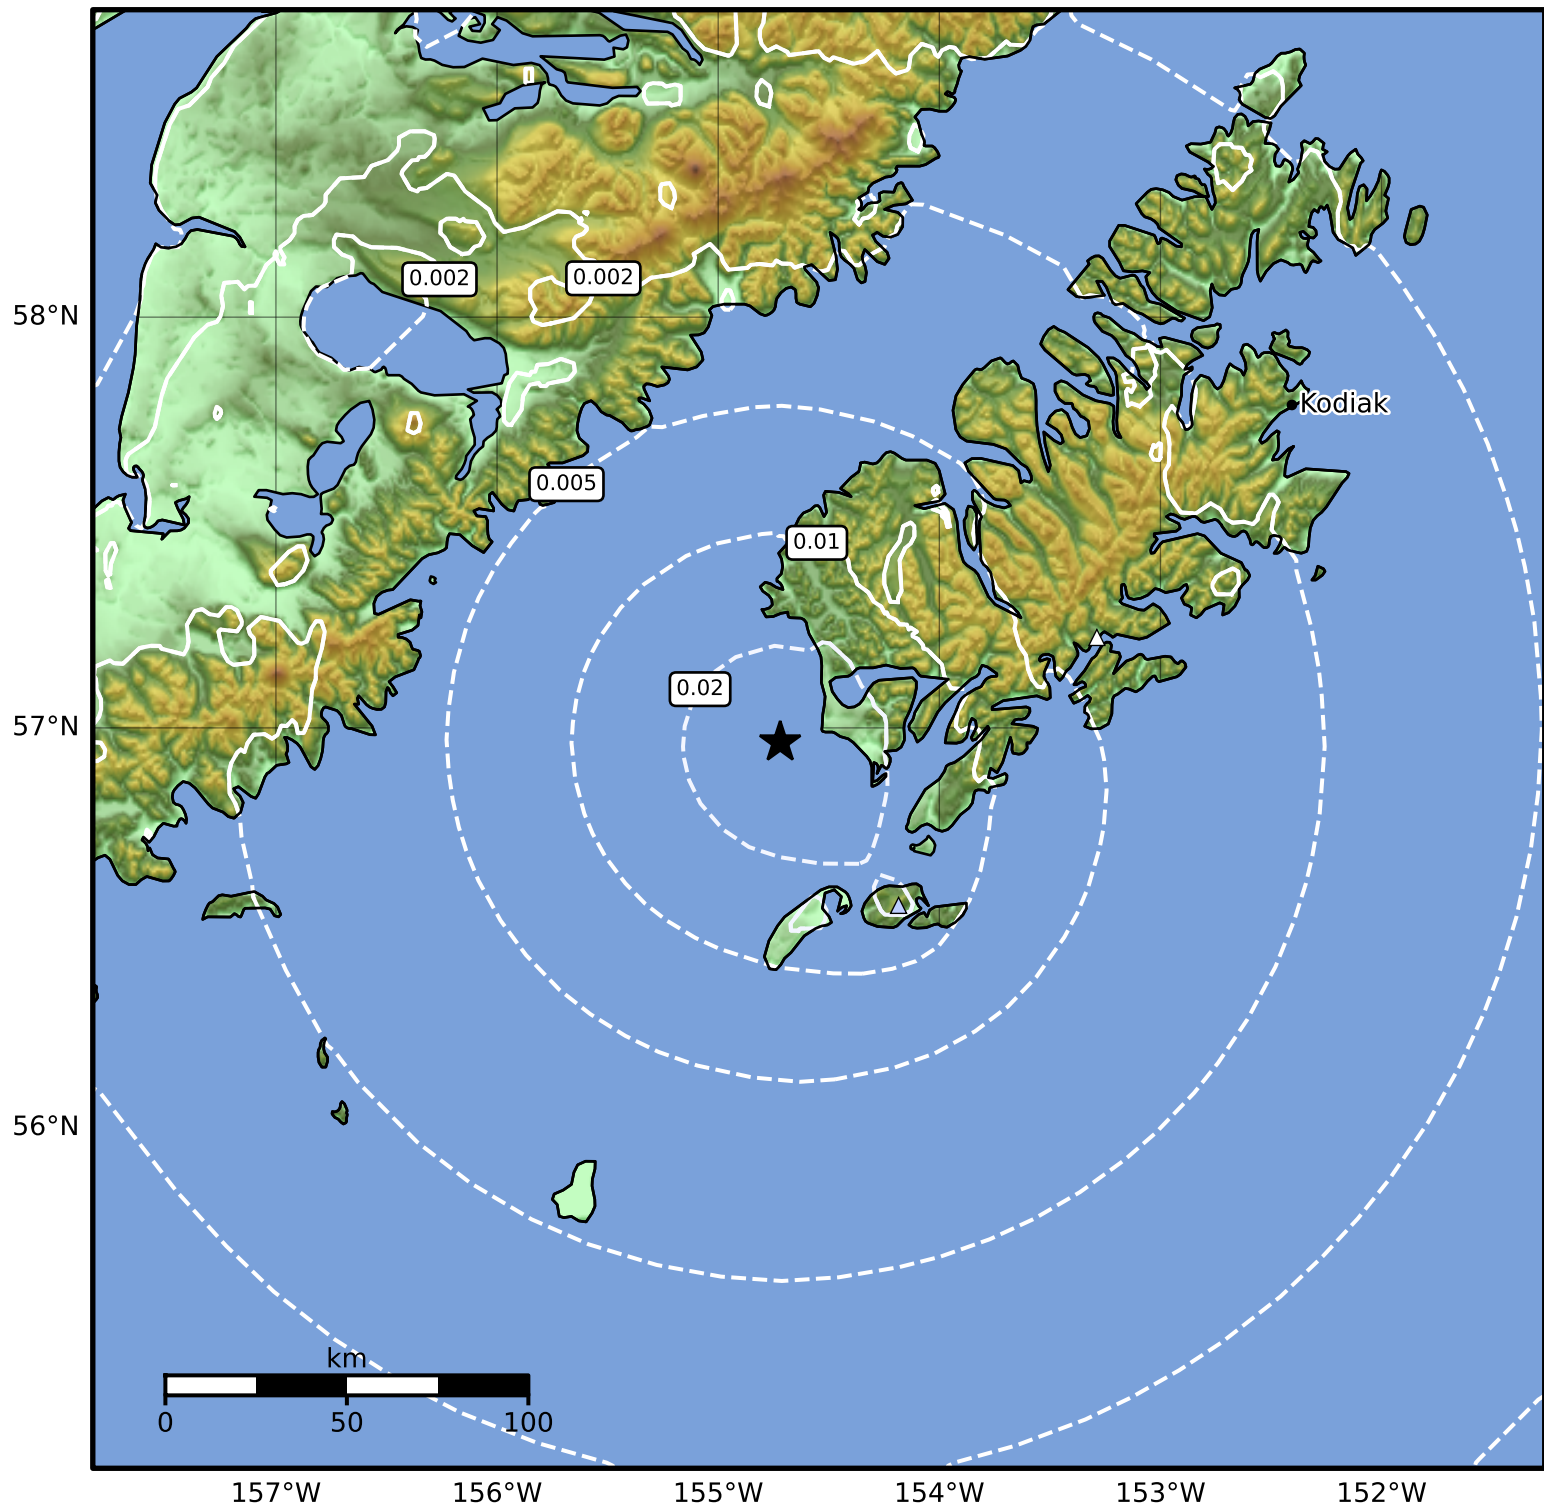

1.0 Second Peak Spectral Acceleration Map Alaska Earthquake Center  
 ShakeMap: 33 km (20 miles) W of Akhiok  
 Oct 31, 2024 17:18:47 UTC M3.7 N56.96 W154.72 Depth: 42.0km ID:ak024e0p56du

| SA(1.0) (%g) | 0.1 | 0.2 | 0.5 | 1 | 2 | 5 | 10 | 20 | 50 | 100 | 200 |
|--------------|-----|-----|-----|---|---|---|----|----|----|-----|-----|
|--------------|-----|-----|-----|---|---|---|----|----|----|-----|-----|

Scale based on Worden et al. (2012)

Version 2: Processed 2024-10-31T20:20:02Z

△ Seismic Instrument ○ Reported Intensity

★ Epicenter