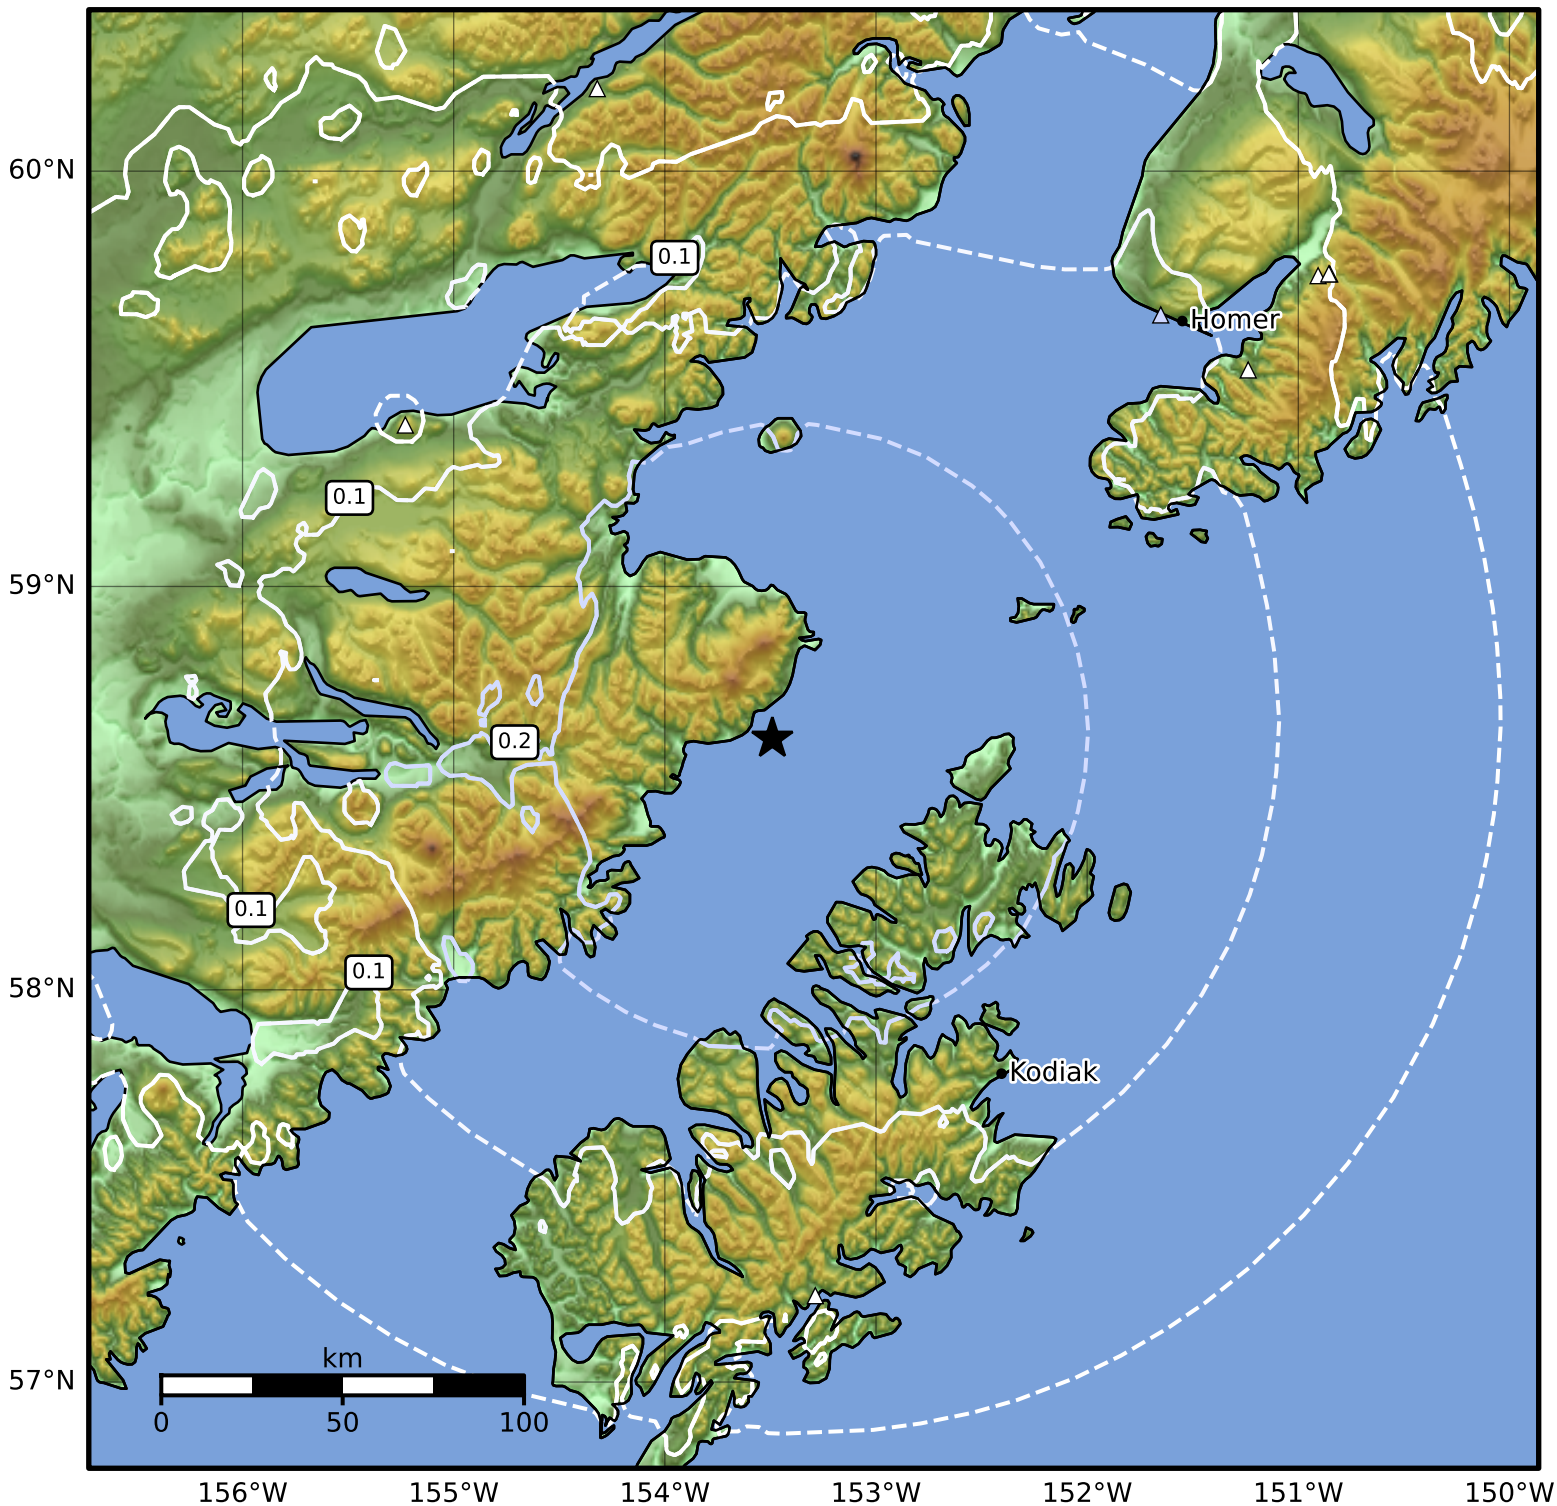

0.3 Second Peak Spectral Acceleration Map Alaska Earthquake Center  
 ShakeMap: 92 km (57 miles) NNW of Port Lions  
 Nov 02, 2024 03:37:28 UTC M4.0 N58.63 W153.49 Depth: 78.2km ID:ak024e3rzu0j

SA(0.3) (%g)	0.1	0.2	0.5	1	2	5	10	20	50	100	200
--------------	-----	-----	-----	---	---	---	----	----	----	-----	-----

Scale based on Worden et al. (2012)

Version 2: Processed 2024-11-02T04:10:46Z

△ Seismic Instrument ○ Reported Intensity

★ Epicenter