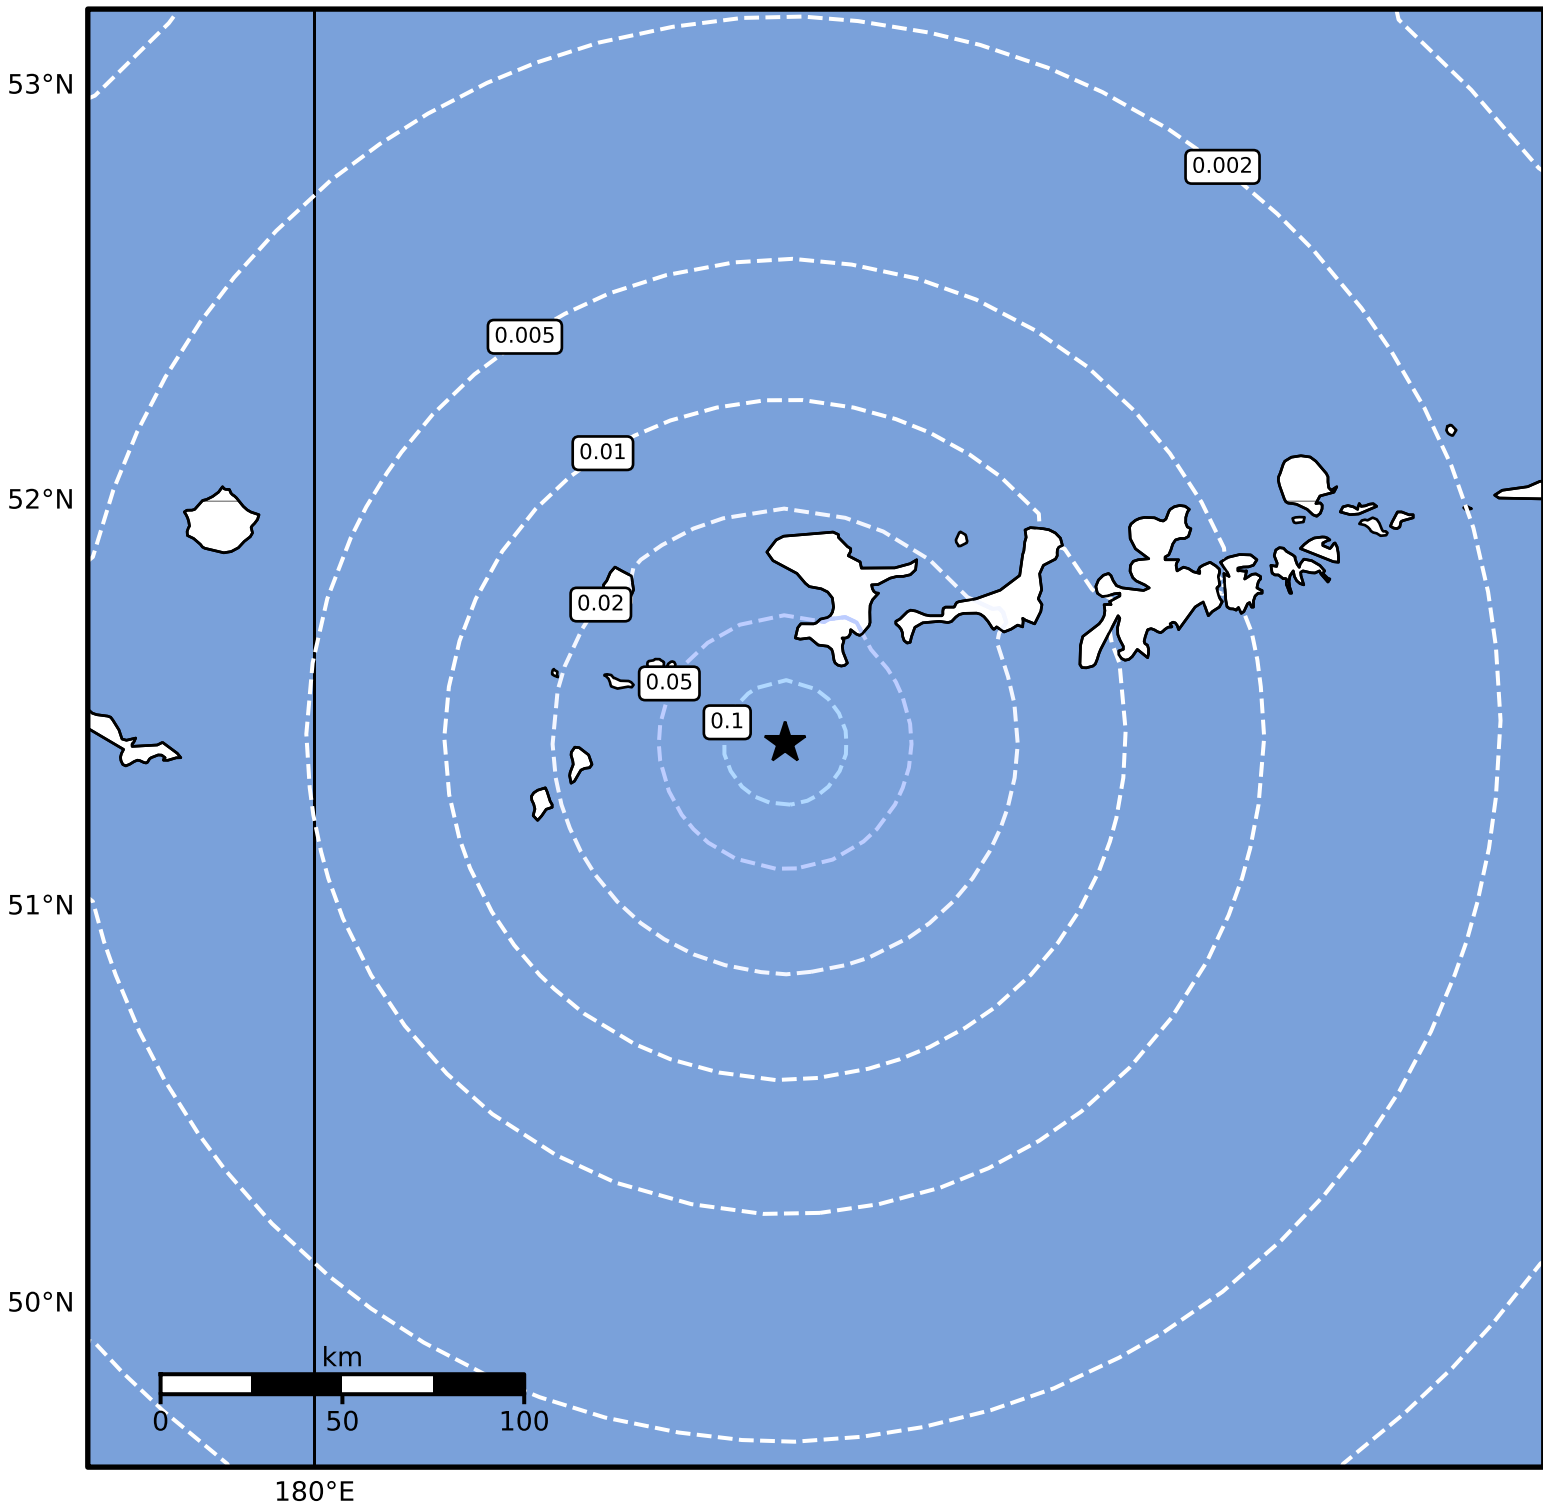

1.0 Second Peak Spectral Acceleration Map Alaska Earthquake Center  
ShakeMap: 115 km (71 miles) WSW of Adak  
Nov 02, 2024 11:48:38 UTC M4.0 N51.41 W178.14 Depth: 21.4km ID:ak024e3wtoke

SA(1.0) (%g)	0.1	0.2	0.5	1	2	5	10	20	50	100	200
--------------	-----	-----	-----	---	---	---	----	----	----	-----	-----

Scale based on Worden et al. (2012)

Version 2: Processed 2024-11-02T15:47:42Z

△ Seismic Instrument ○ Reported Intensity

★ Epicenter