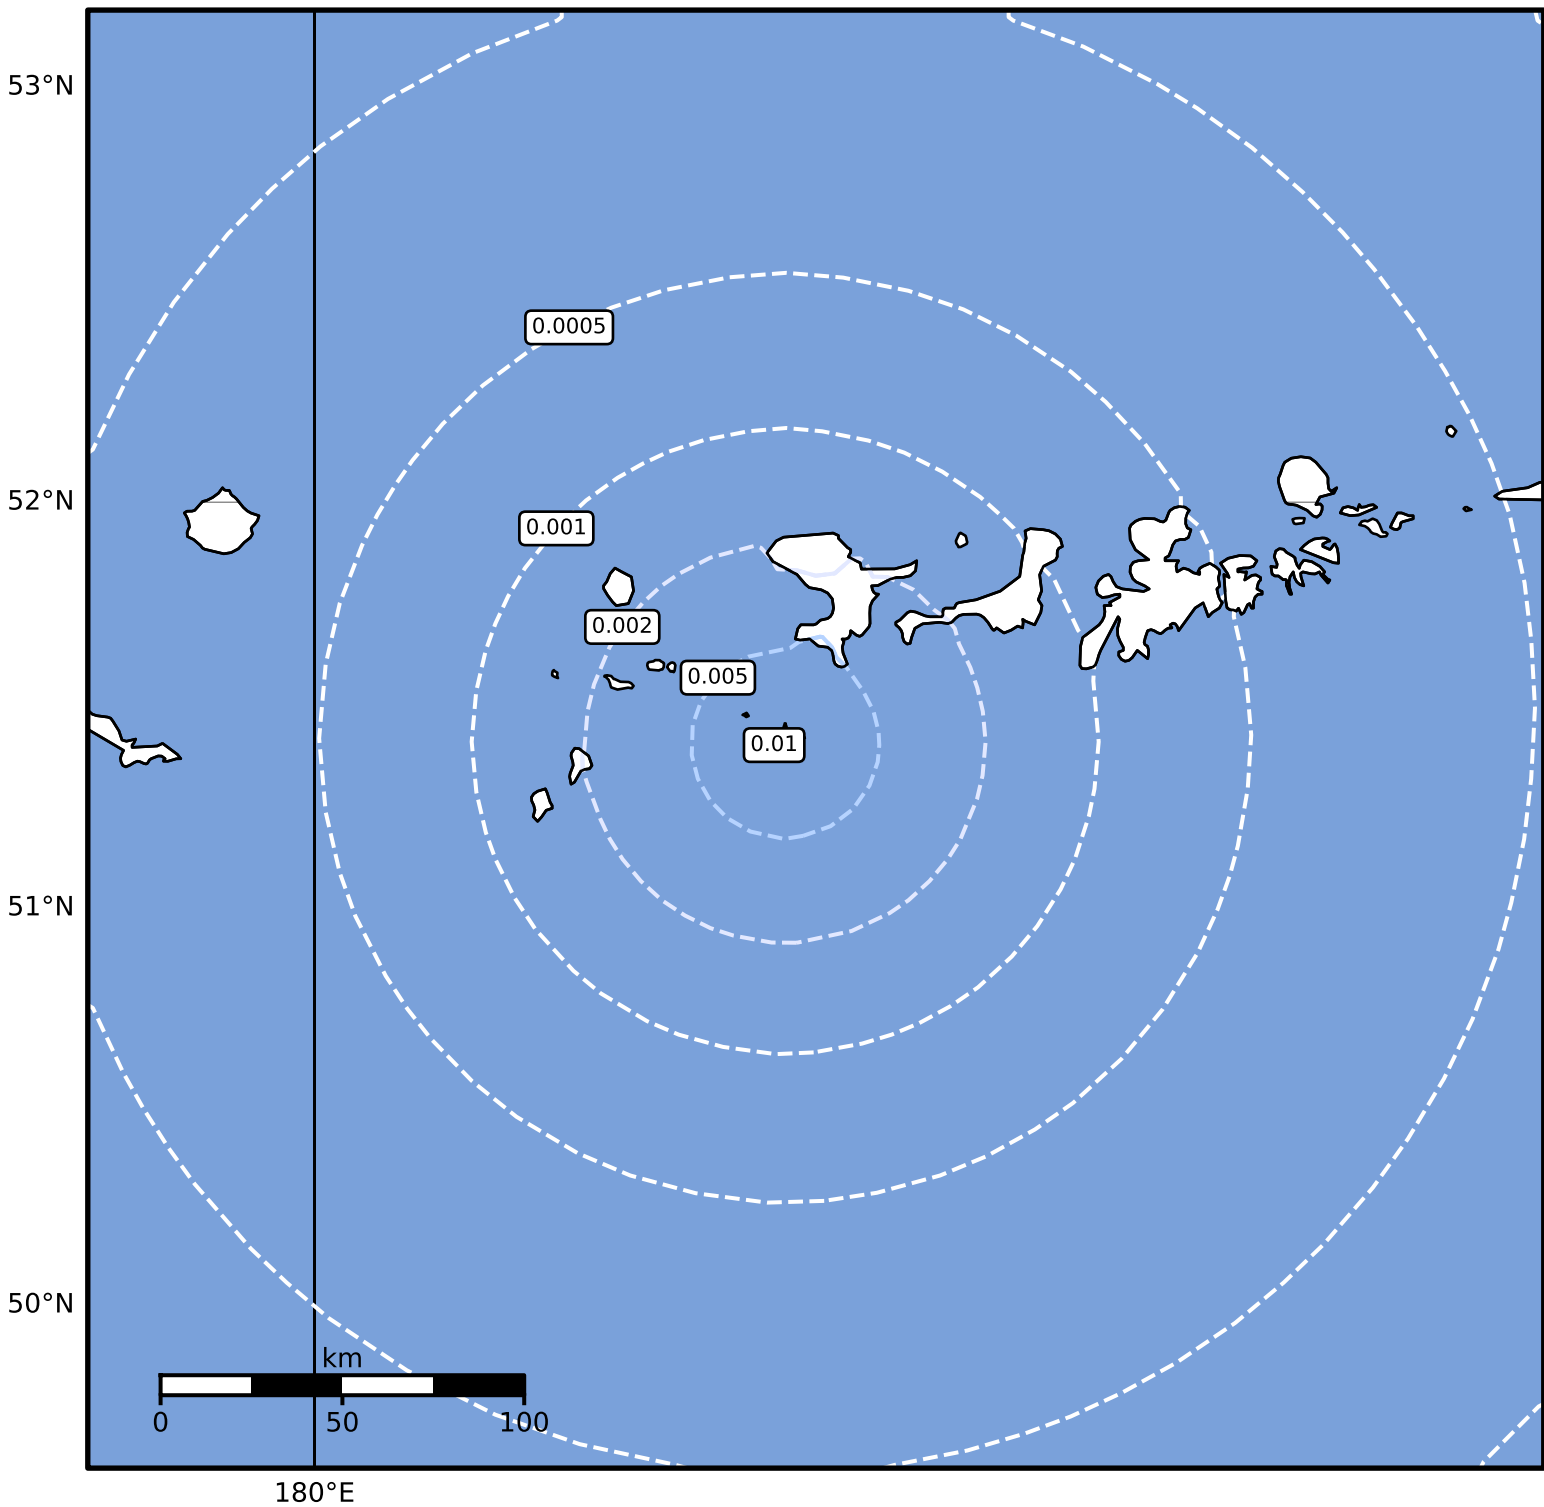

3.0 Second Peak Spectral Acceleration Map Alaska Earthquake Center
ShakeMap: 115 km (71 miles) WSW of Adak
Nov 02, 2024 11:48:38 UTC M4.0 N51.41 W178.14 Depth: 21.4km ID:ak024e3wtoke

SA(3.0) (%g)	0.1	0.2	0.5	1	2	5	10	20	50
--------------	-----	-----	-----	---	---	---	----	----	----

Scale based on Worden et al. (2012)

Version 2: Processed 2024-11-02T15:47:42Z

△ Seismic Instrument ○ Reported Intensity

★ Epicenter