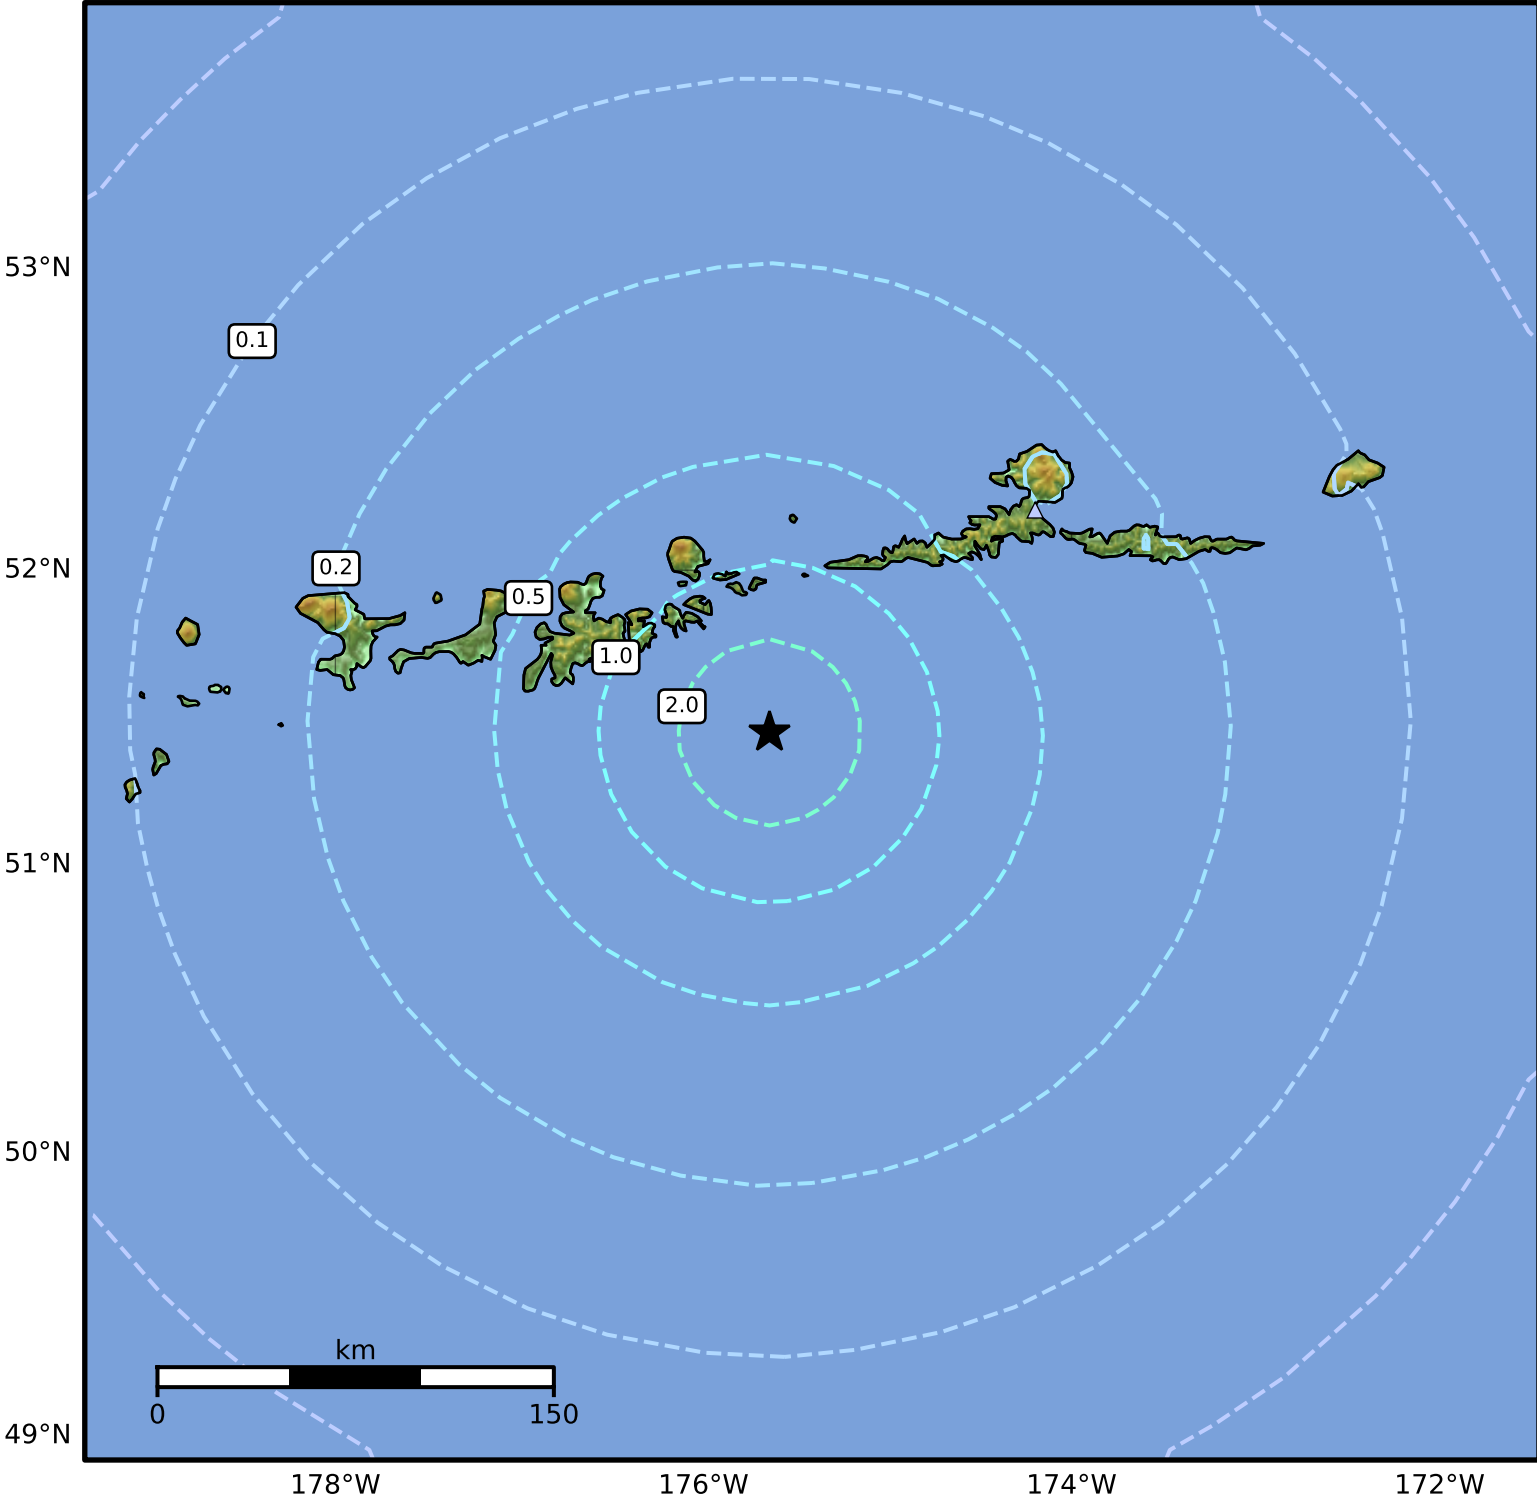

1.0 Second Peak Spectral Acceleration Map Alaska Earthquake Center
 ShakeMap: 84 km (52 miles) ESE of Adak
 Nov 03, 2024 10:56:48 UTC M5.8 N51.45 W175.64 Depth: 25.6km ID:ak024e5jtby8

SA(1.0) (%g)	0.1	0.2	0.5	1	2	5	10	20	50	100	200
--------------	-----	-----	-----	---	---	---	----	----	----	-----	-----

Scale based on Worden et al. (2012)

Version 9: Processed 2024-11-03T12:27:59Z

△ Seismic Instrument ○ Reported Intensity

★ Epicenter