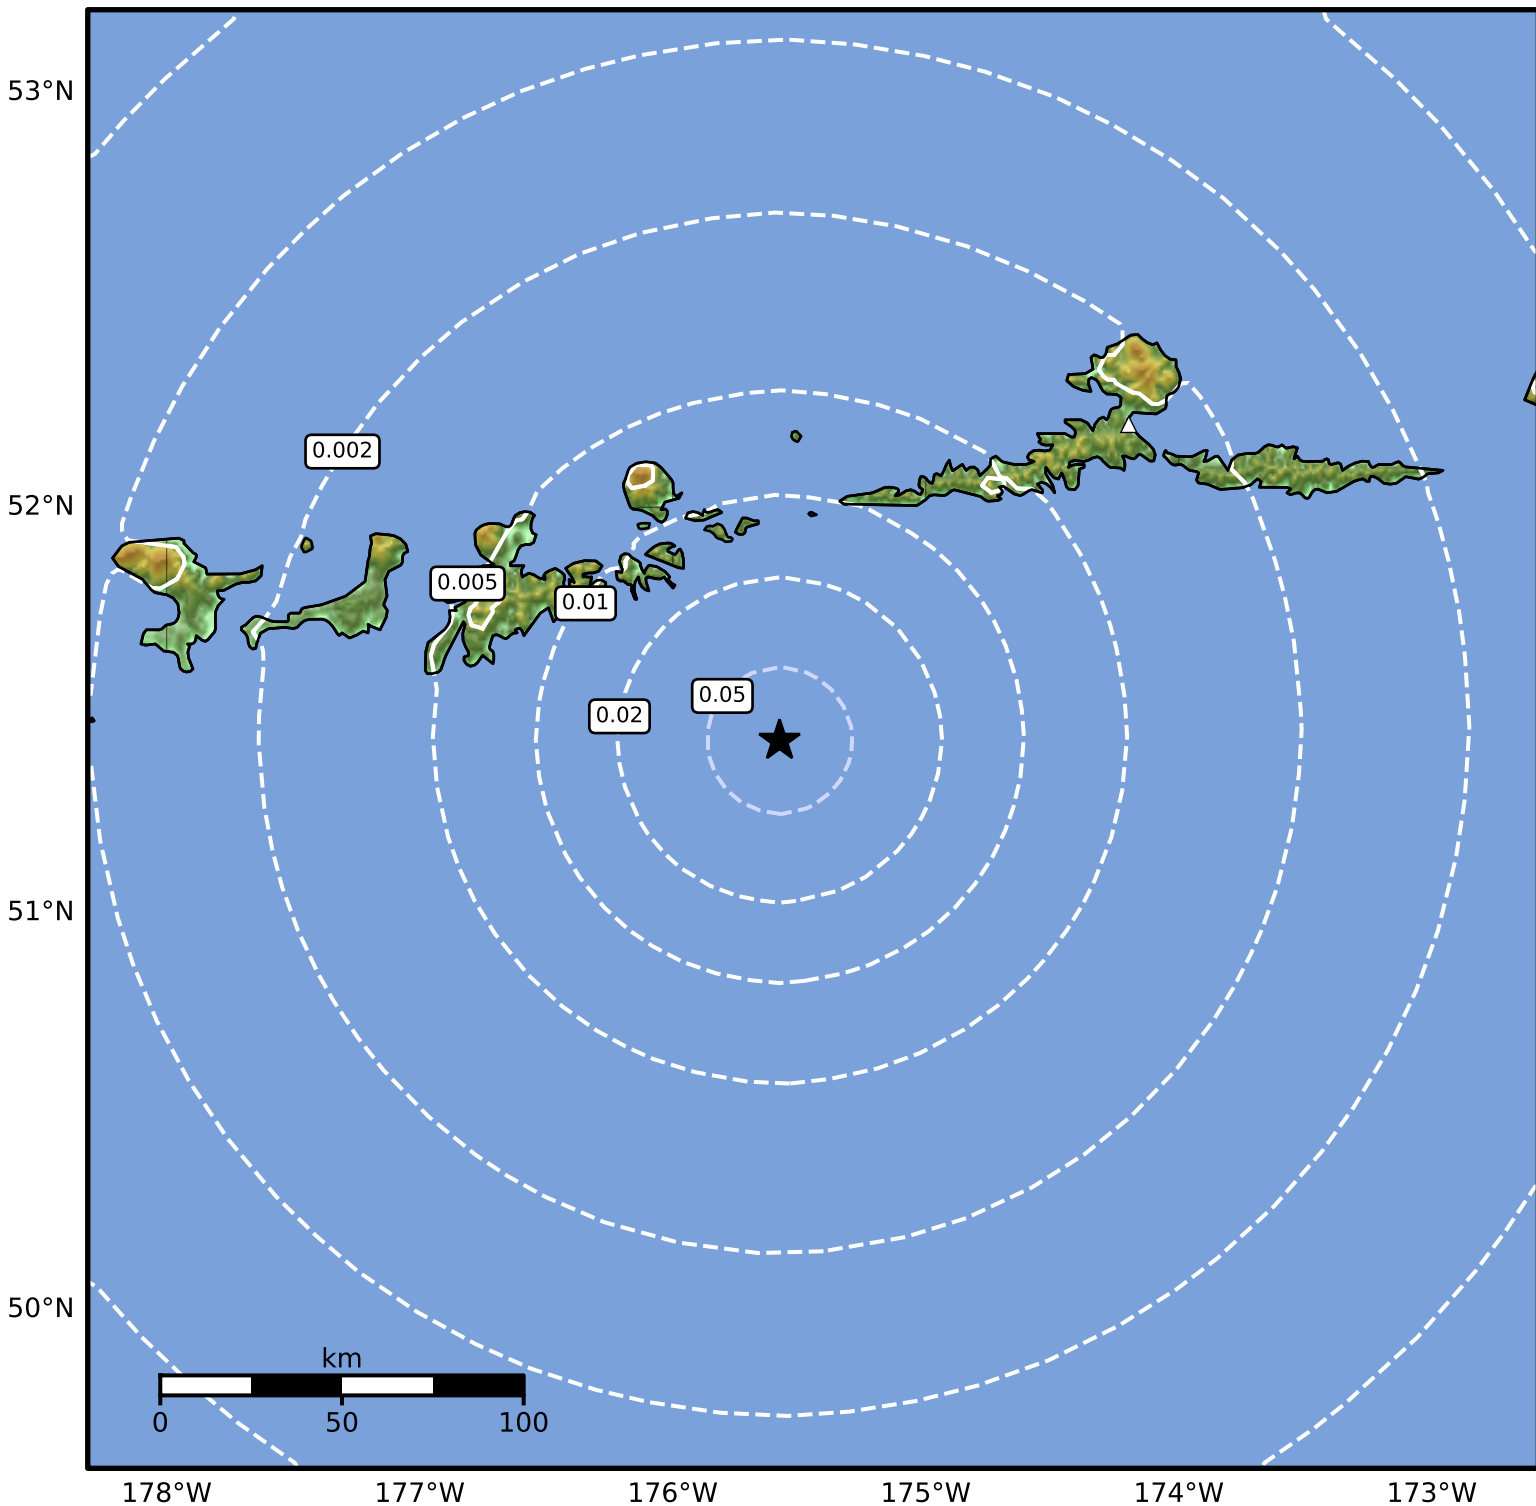

Peak Ground Velocity Map Alaska Earthquake Center
ShakeMap: 89 km (55 miles) ESE of Adak
Nov 03, 2024 11:01:20 UTC M3.7 N51.43 W175.58 Depth: 25.5km ID:ak024e5k2x8s

Scale based on Worden et al. (2012)

Version 1: Processed 2024-11-03T11:40:44Z

△ Seismic Instrument ○ Reported Intensity

★ Epicenter