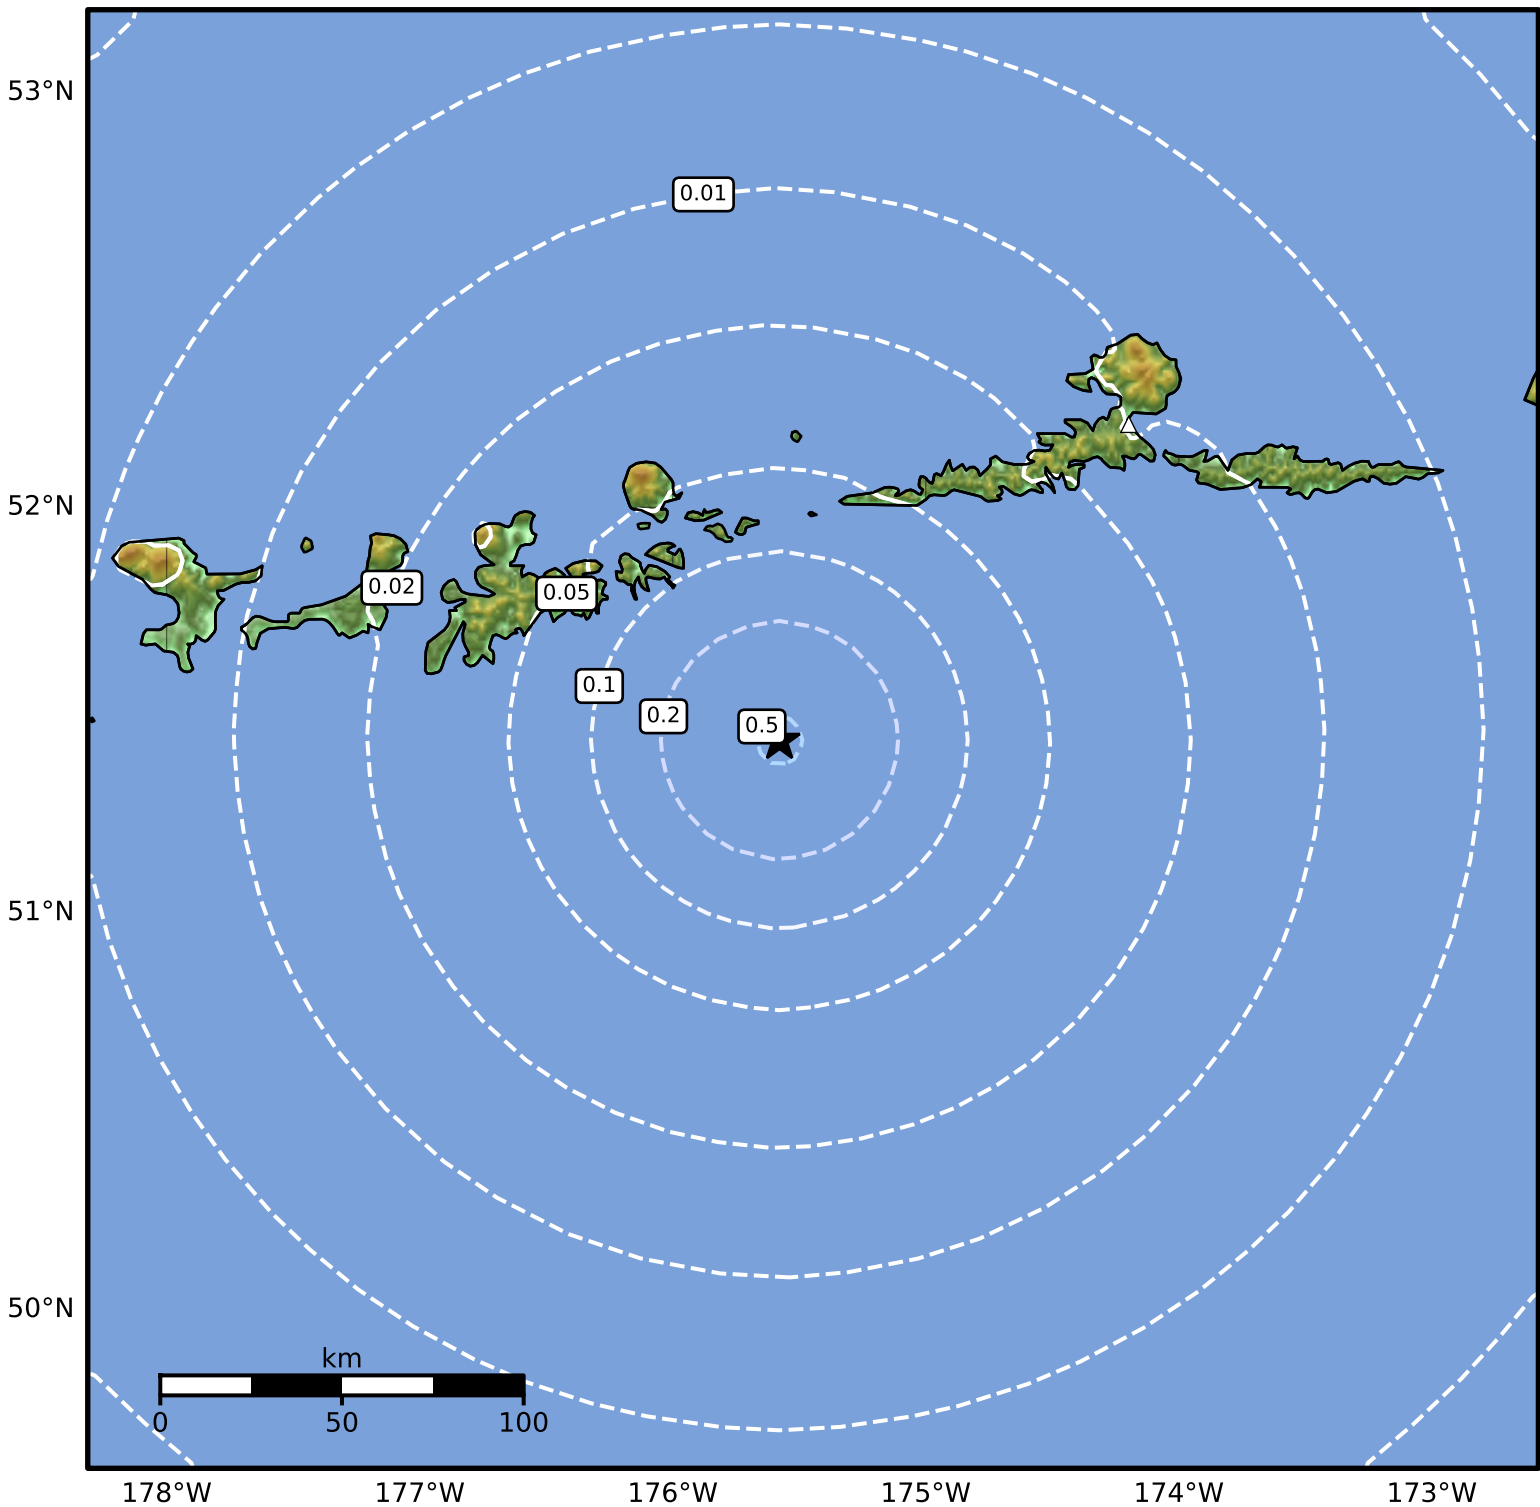

0.3 Second Peak Spectral Acceleration Map Alaska Earthquake Center  
 ShakeMap: 89 km (55 miles) ESE of Adak  
 Nov 03, 2024 11:01:20 UTC M3.7 N51.43 W175.58 Depth: 25.5km ID:ak024e5k2x8s

SA(0.3) (%g)	0.1	0.2	0.5	1	2	5	10	20	50	100	200
--------------	-----	-----	-----	---	---	---	----	----	----	-----	-----

Scale based on Worden et al. (2012)

Version 1: Processed 2024-11-03T11:40:44Z

△ Seismic Instrument ○ Reported Intensity

★ Epicenter