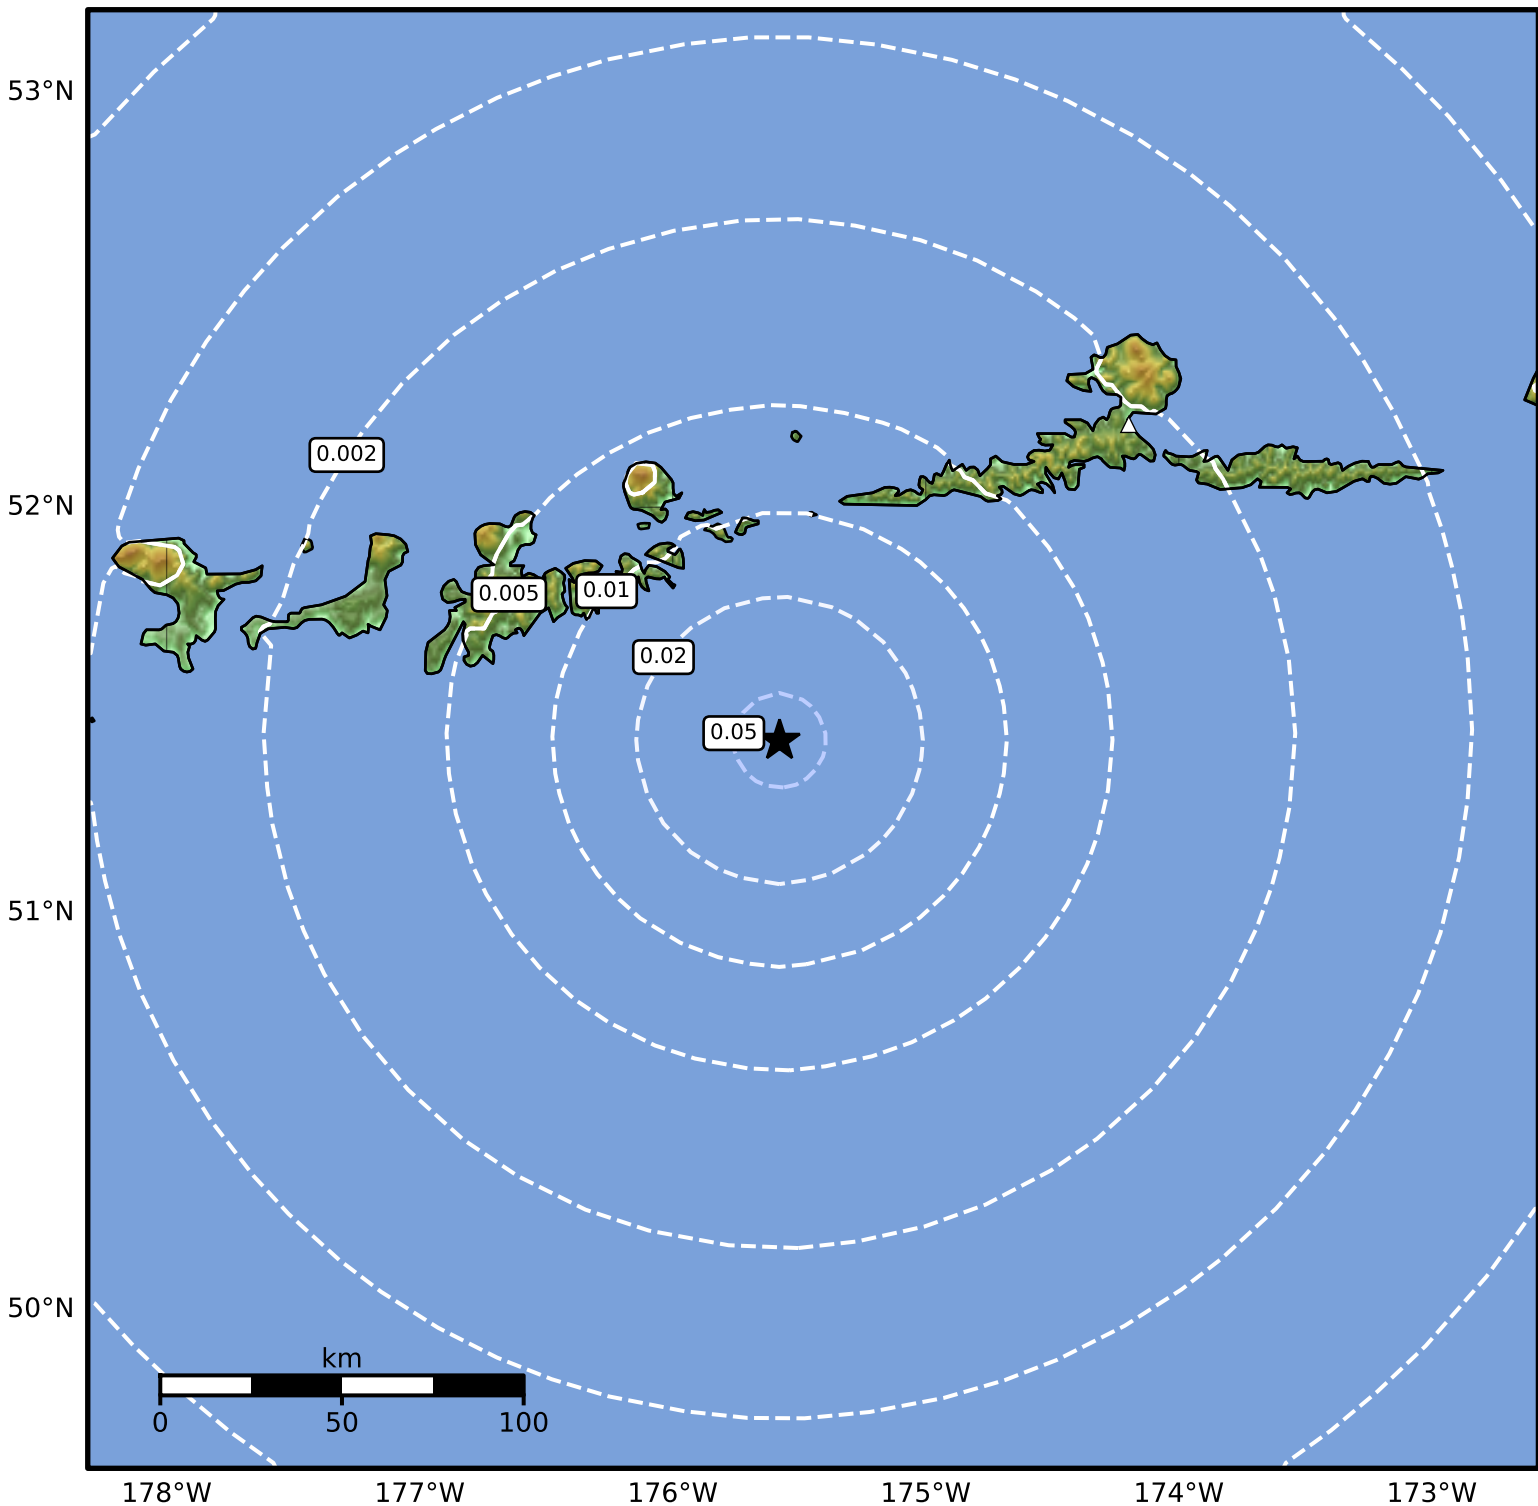

1.0 Second Peak Spectral Acceleration Map Alaska Earthquake Center
 ShakeMap: 89 km (55 miles) ESE of Adak
 Nov 03, 2024 11:01:20 UTC M3.7 N51.43 W175.58 Depth: 25.5km ID:ak024e5k2x8s

SA(1.0) (%g)	0.1	0.2	0.5	1	2	5	10	20	50	100	200
---------------------	------------	------------	------------	----------	----------	----------	-----------	-----------	-----------	------------	------------

Scale based on Worden et al. (2012)

Version 1: Processed 2024-11-03T11:40:44Z

△ Seismic Instrument ○ Reported Intensity

★ Epicenter