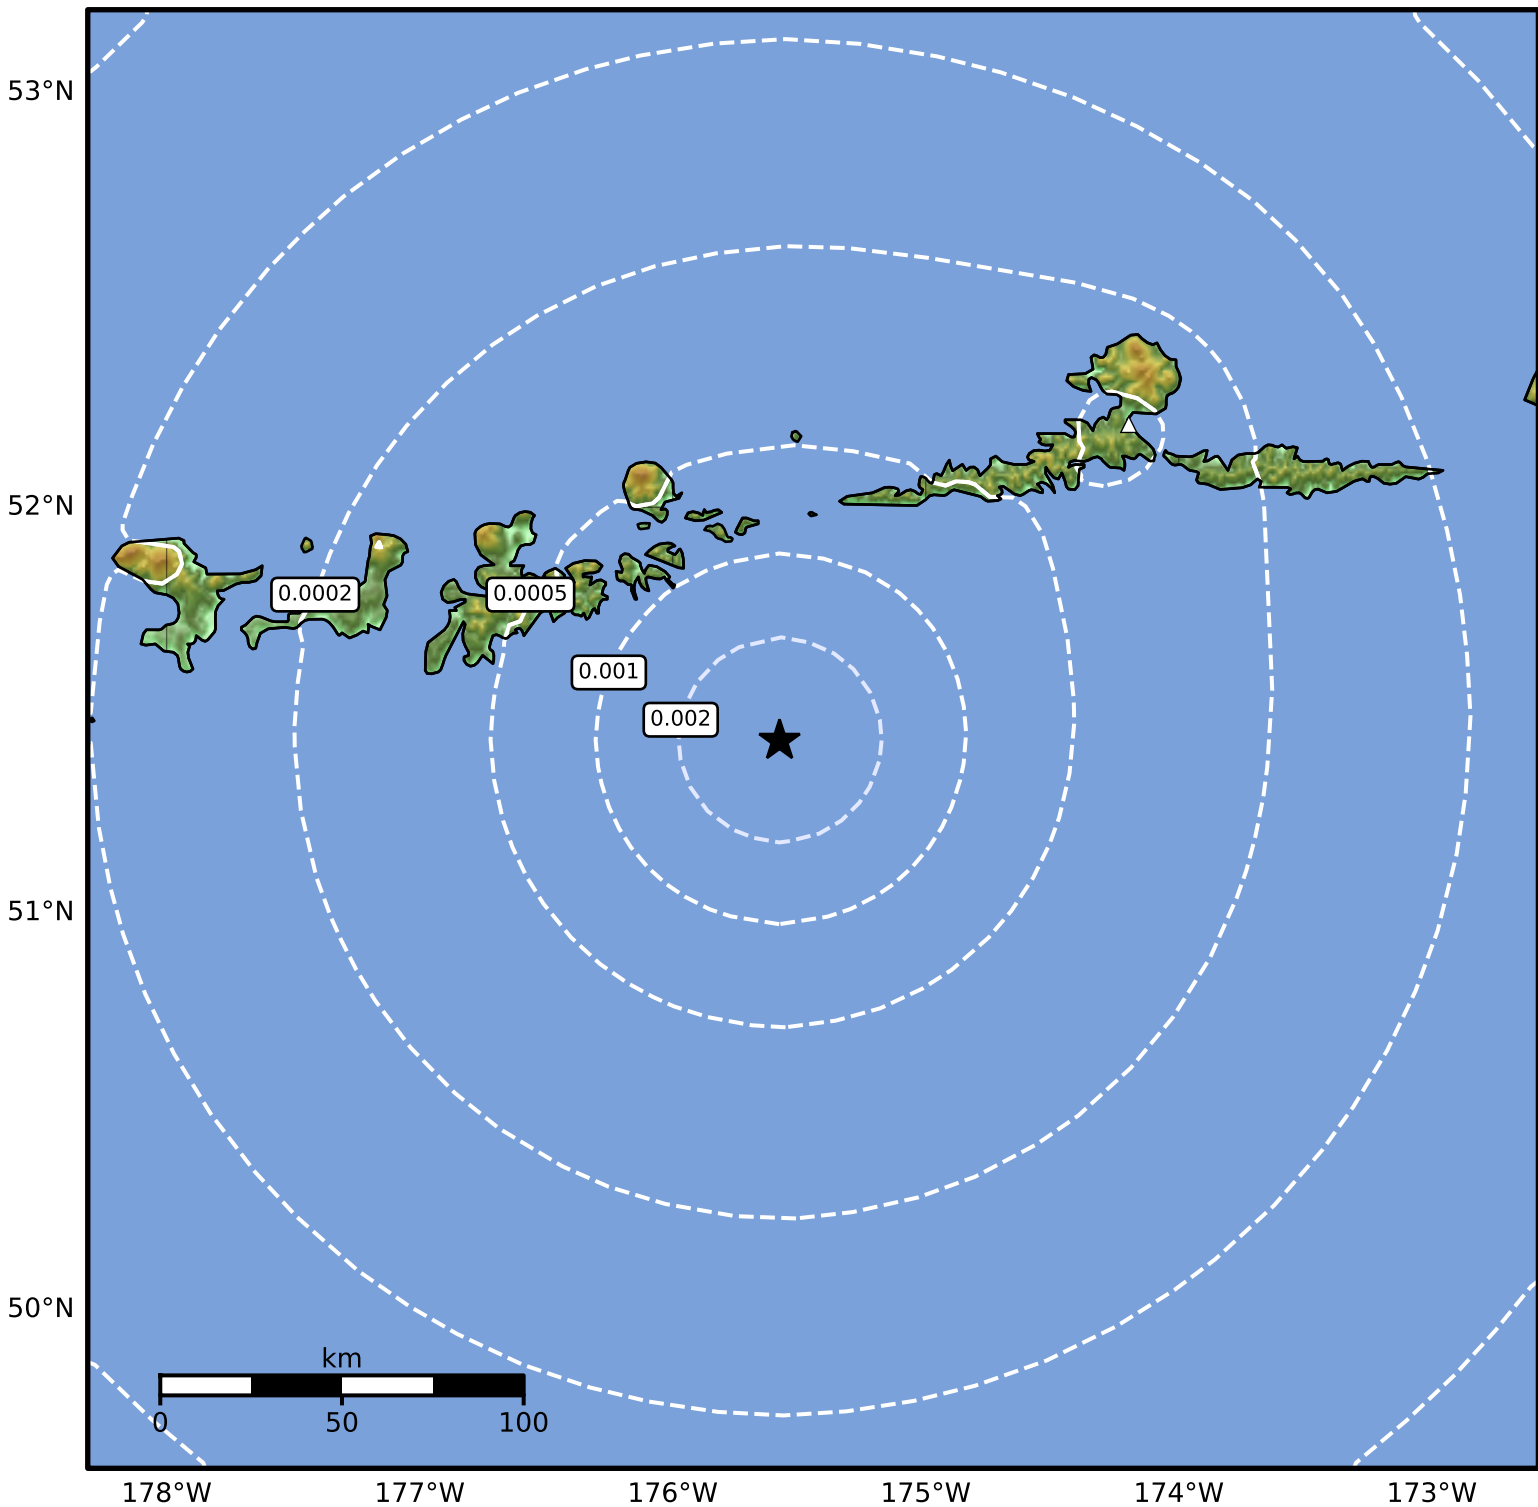

3.0 Second Peak Spectral Acceleration Map Alaska Earthquake Center
ShakeMap: 89 km (55 miles) ESE of Adak
Nov 03, 2024 11:01:20 UTC M3.7 N51.43 W175.58 Depth: 25.5km ID:ak024e5k2x8s

SA(3.0) (%g) 0.1 0.2 0.5 1 2 5 10 20 50

Scale based on Worden et al. (2012)

Version 1: Processed 2024-11-03T11:40:44Z

△ Seismic Instrument ○ Reported Intensity

★ Epicenter