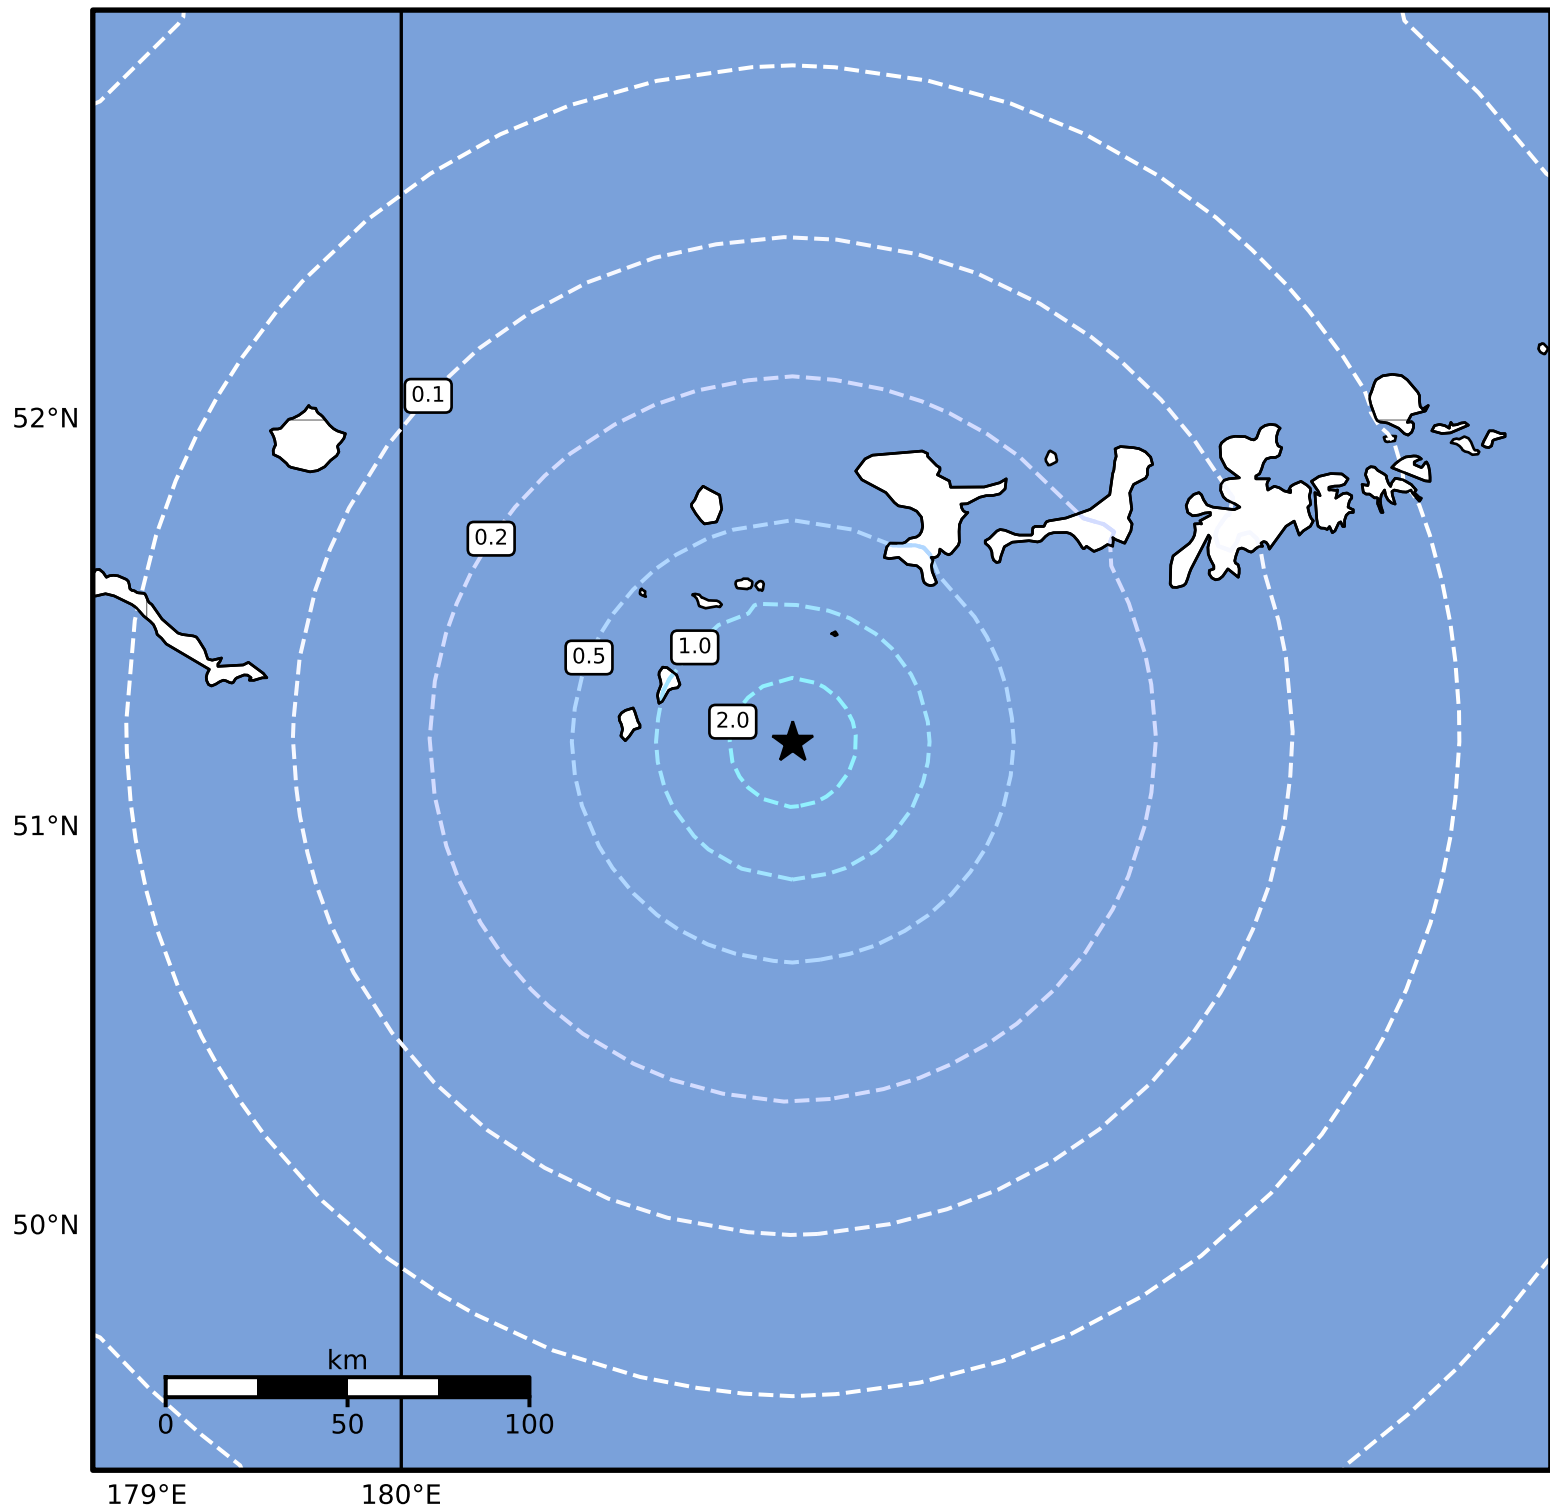

0.3 Second Peak Spectral Acceleration Map Alaska Earthquake Center
 ShakeMap: 145 km (90 miles) WSW of Adak
 Nov 08, 2024 07:25:15 UTC M4.5 N51.21 W178.46 Depth: 25.9km ID:ak024edrj1y8

SA(0.3) (%g)	0.1	0.2	0.5	1	2	5	10	20	50	100	200
--------------	-----	-----	-----	---	---	---	----	----	----	-----	-----

Scale based on Worden et al. (2012)

Version 2: Processed 2024-11-08T08:23:40Z

△ Seismic Instrument ○ Reported Intensity

★ Epicenter