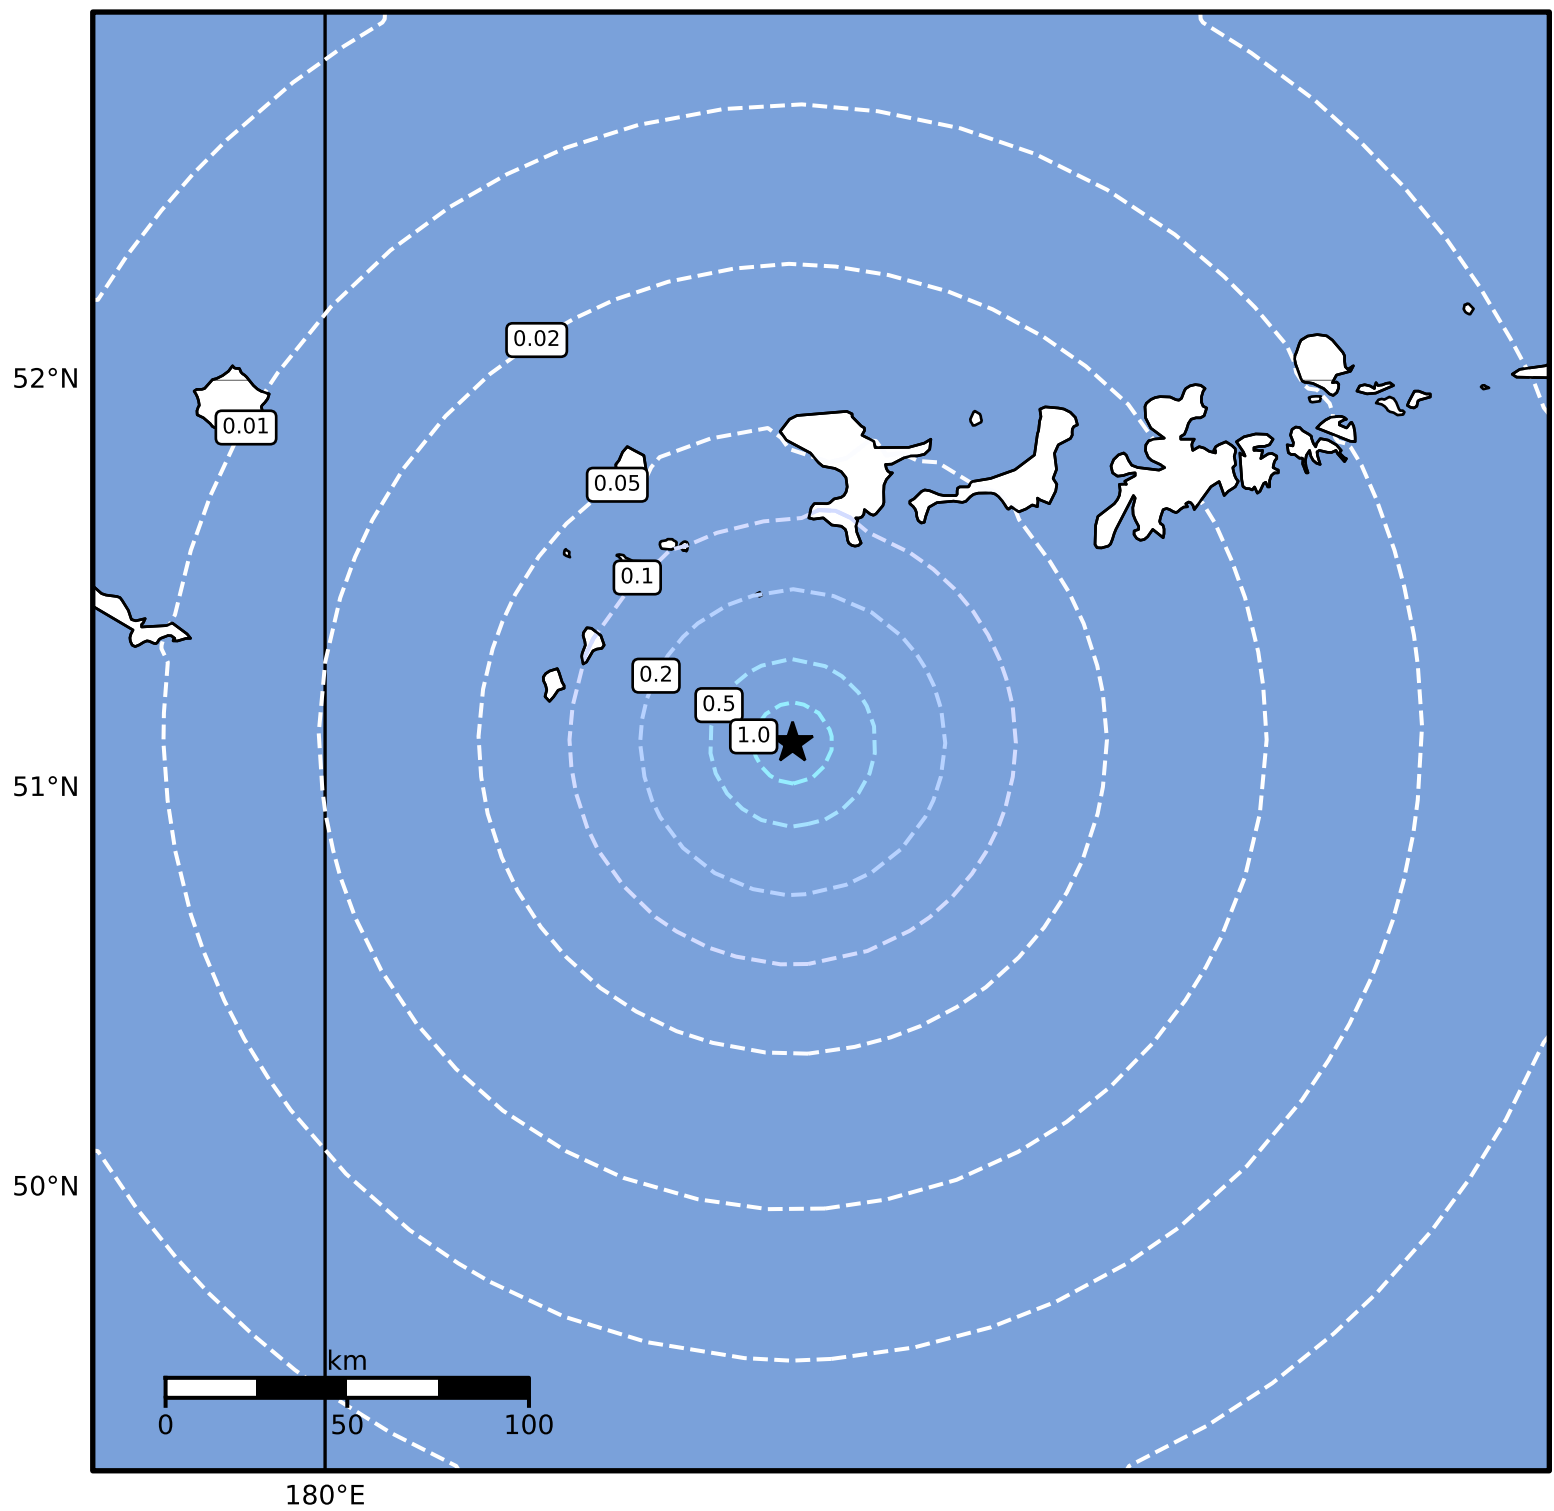

Peak Ground Acceleration Map Alaska Earthquake Center
ShakeMap: 135 km (84 miles) SW of Adak
Nov 08, 2024 11:46:49 UTC M4.0 N51.11 W178.16 Depth: 15.5km ID:ak024edu1d44

PGA (%g)	0.1	0.2	0.5	1	2	5	10	20	50	100	200
----------	-----	-----	-----	---	---	---	----	----	----	-----	-----

Scale based on Worden et al. (2012)

Version 2: Processed 2024-11-08T16:33:59Z

△ Seismic Instrument ○ Reported Intensity

★ Epicenter