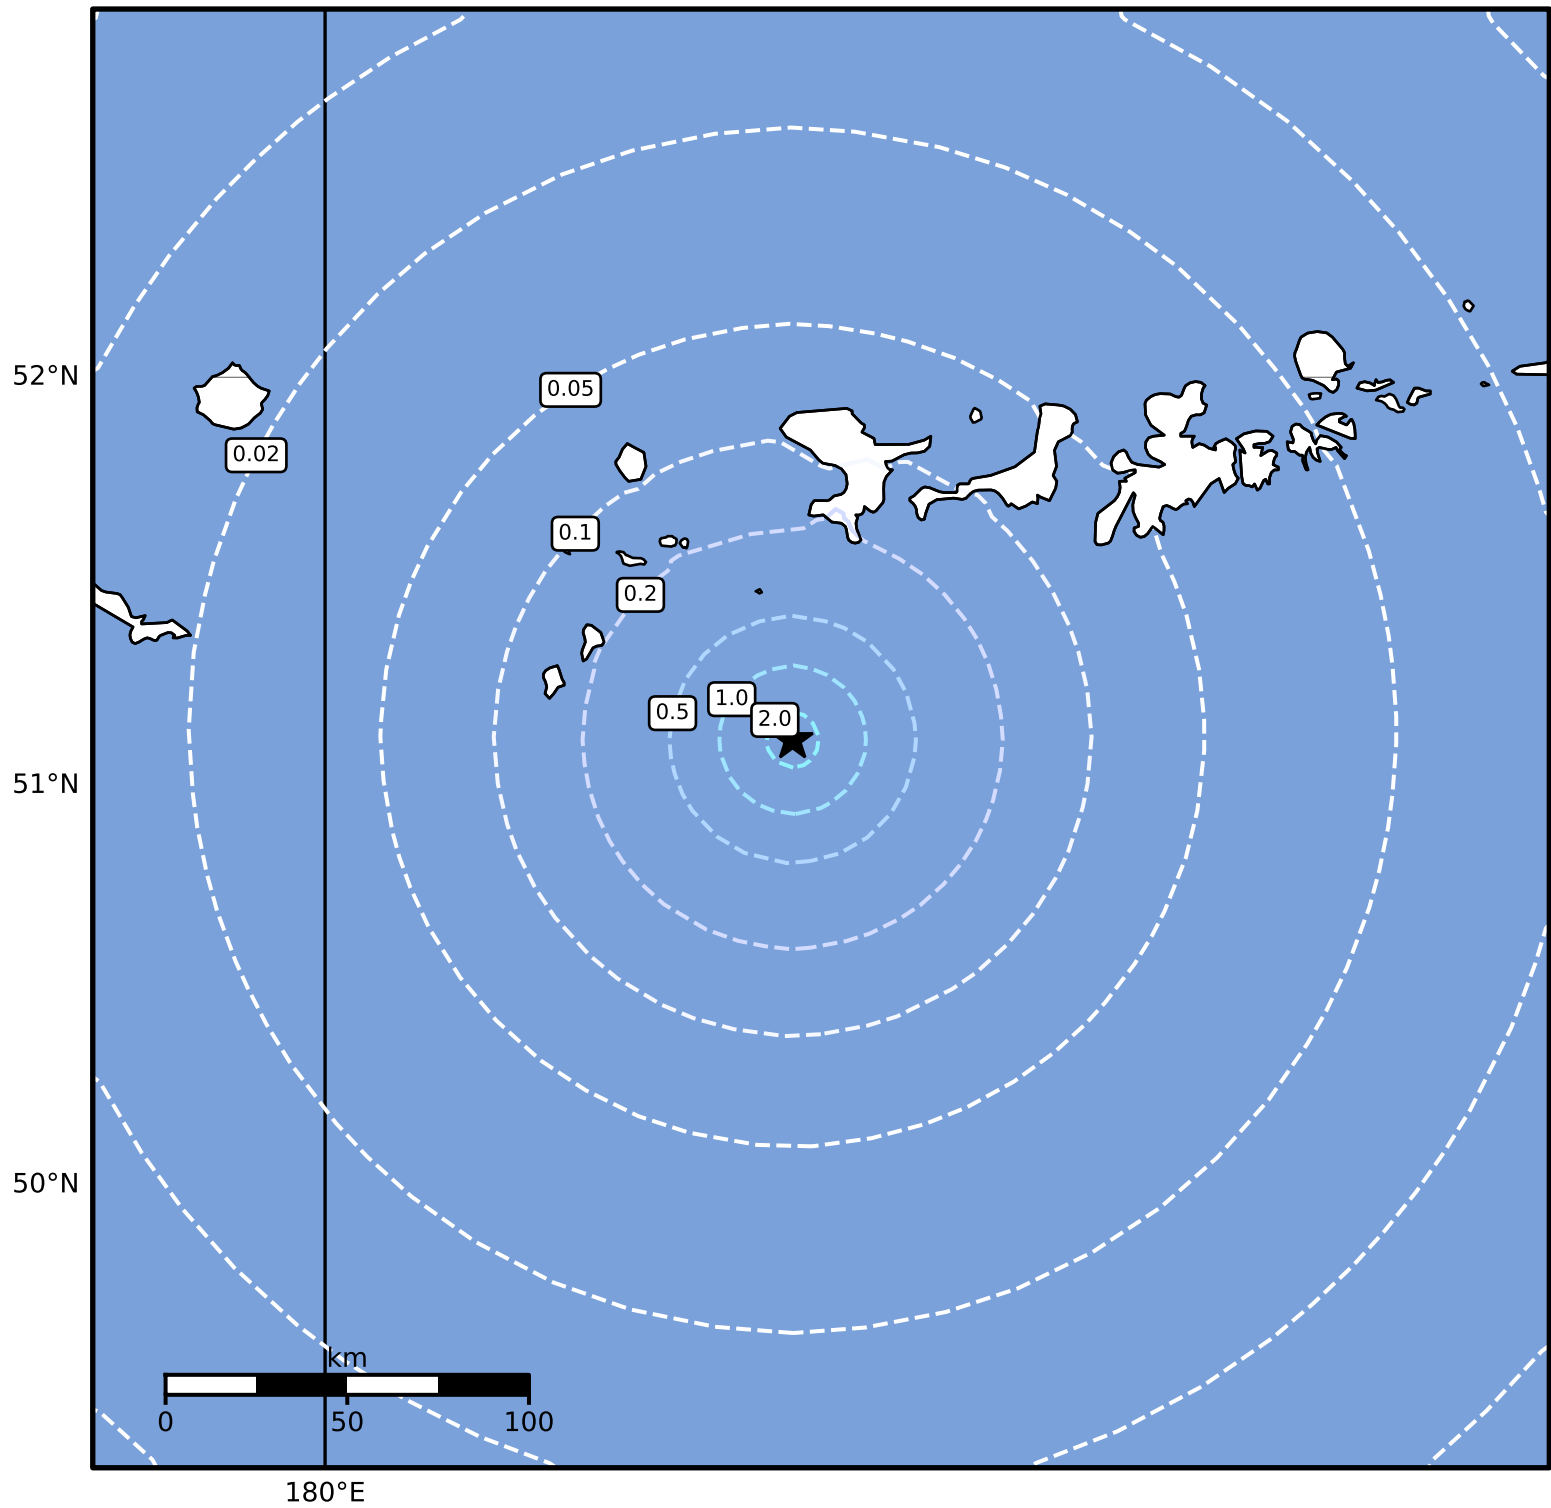

0.3 Second Peak Spectral Acceleration Map Alaska Earthquake Center
 ShakeMap: 135 km (84 miles) SW of Adak
 Nov 08, 2024 11:46:49 UTC M4.0 N51.11 W178.16 Depth: 15.5km ID:ak024edu1d44

SA(0.3) (%g)	0.1	0.2	0.5	1	2	5	10	20	50	100	200
--------------	-----	-----	-----	---	---	---	----	----	----	-----	-----

Scale based on Worden et al. (2012)

Version 2: Processed 2024-11-08T16:33:59Z

△ Seismic Instrument ○ Reported Intensity

★ Epicenter