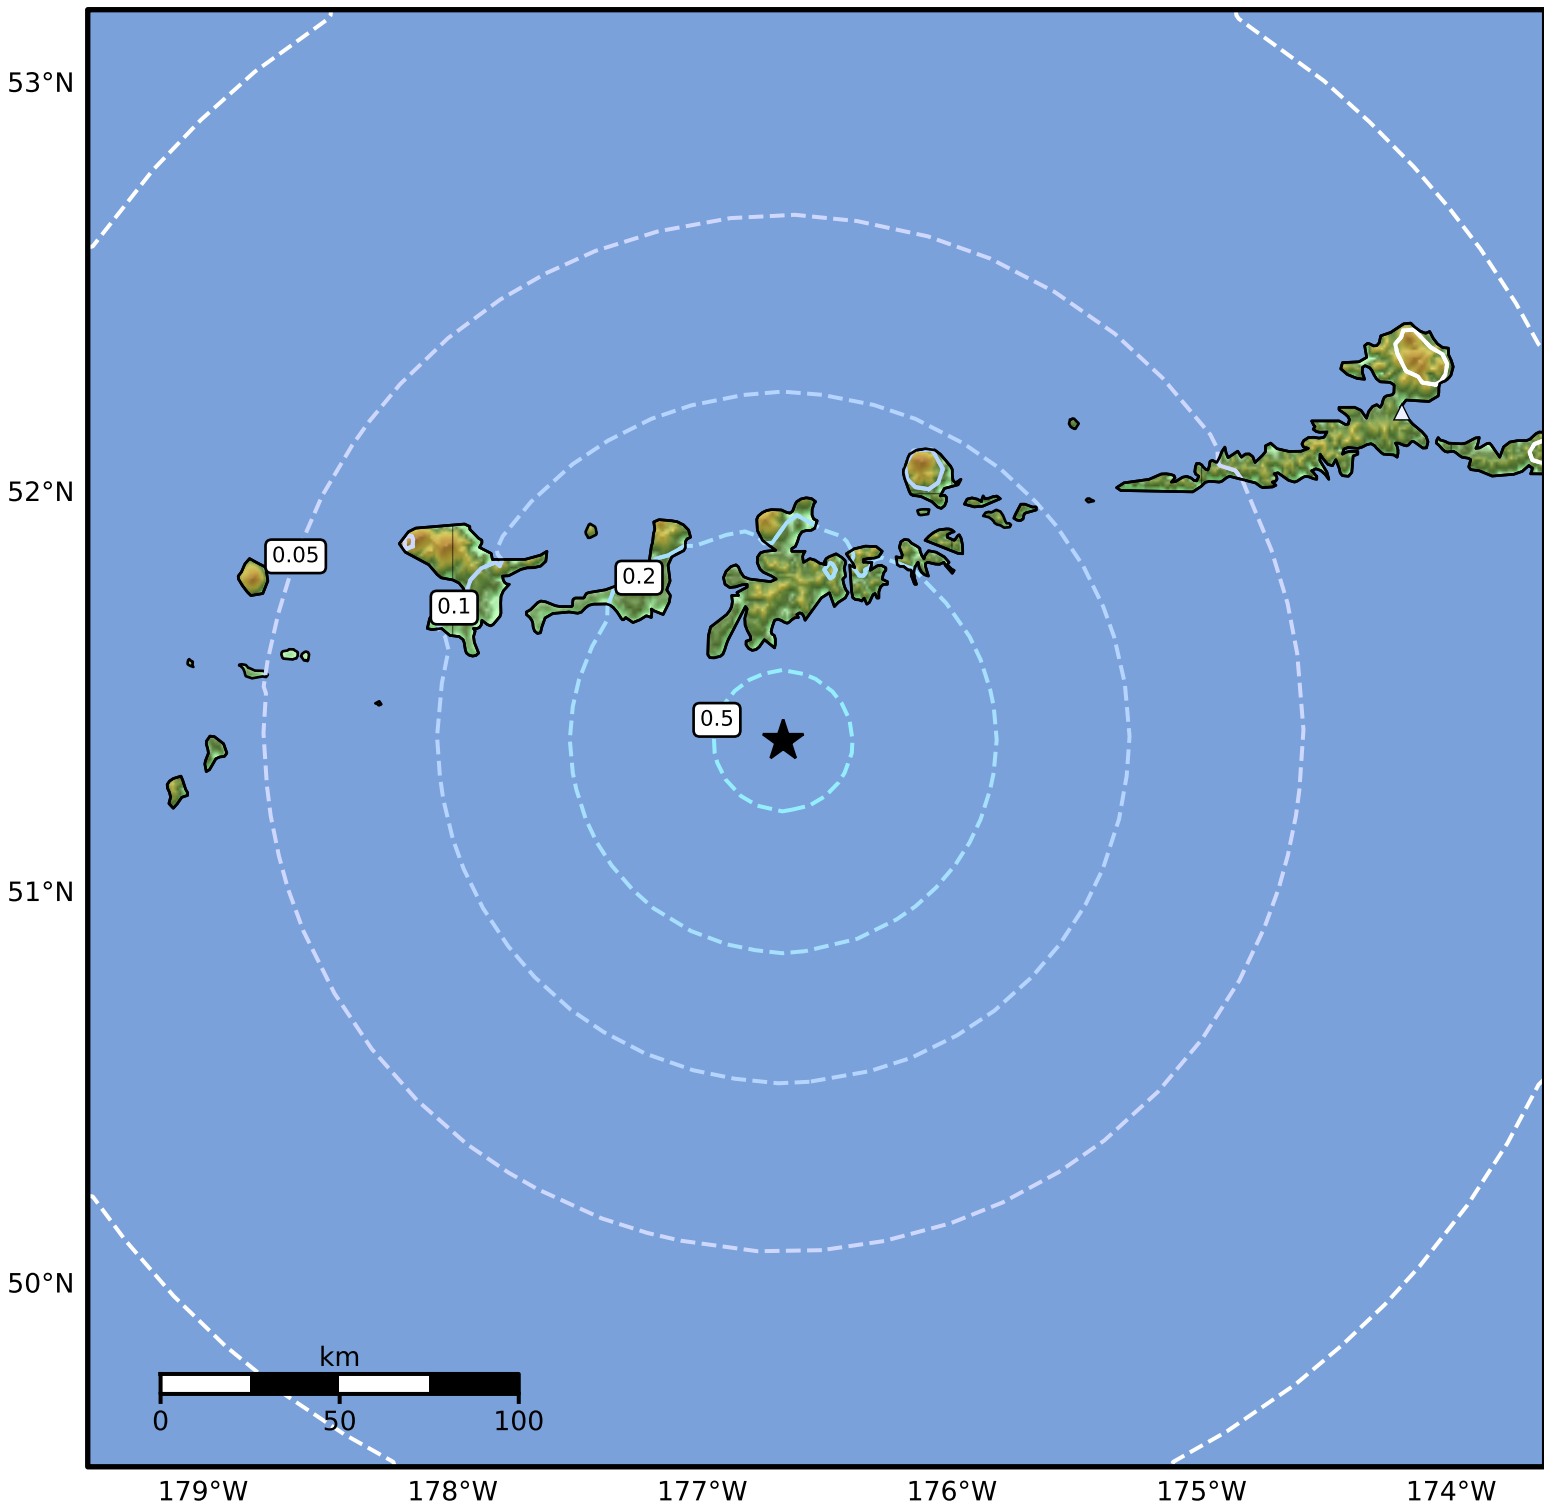

Peak Ground Velocity Map Alaska Earthquake Center  
ShakeMap: 54 km (34 miles) S of Adak  
Nov 08, 2024 14:50:47 UTC M4.9 N51.38 W176.68 Depth: 35.3km ID:ak024edvuijd

Scale based on Worden et al. (2012)

Version 2: Processed 2024-11-08T15:23:22Z

△ Seismic Instrument ○ Reported Intensity

★ Epicenter