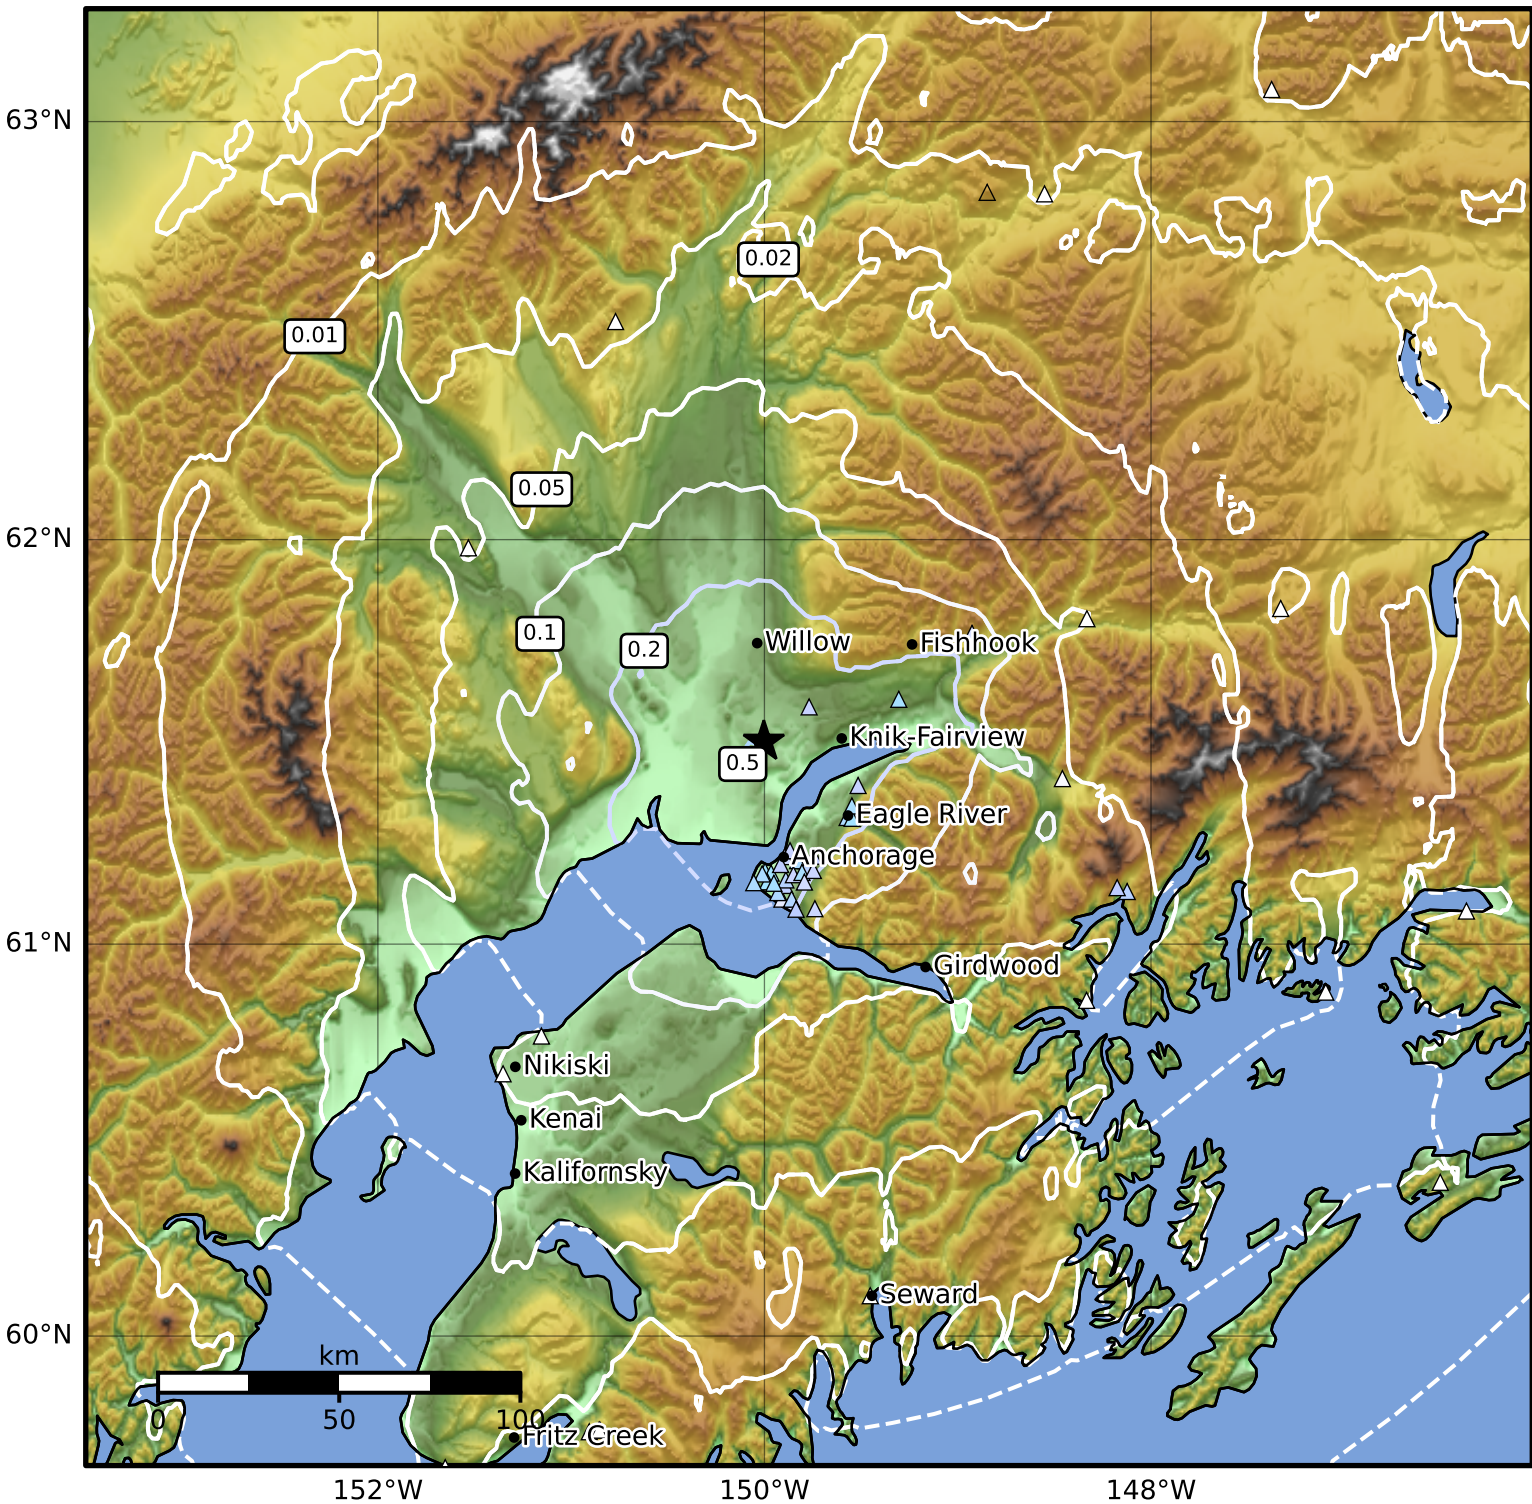

0.3 Second Peak Spectral Acceleration Map Alaska Earthquake Center
 ShakeMap: 26 km (16 miles) S of Willow
 Nov 10, 2024 22:29:06 UTC M3.6 N61.50 W150.00 Depth: 35.1km ID:ak024ehbk326

SA(0.3) (%g)	0.1	0.2	0.5	1	2	5	10	20	50	100	200
--------------	-----	-----	-----	---	---	---	----	----	----	-----	-----

Scale based on Worden et al. (2012)

Version 2: Processed 2024-11-10T22:53:12Z

△ Seismic Instrument ○ Reported Intensity

★ Epicenter