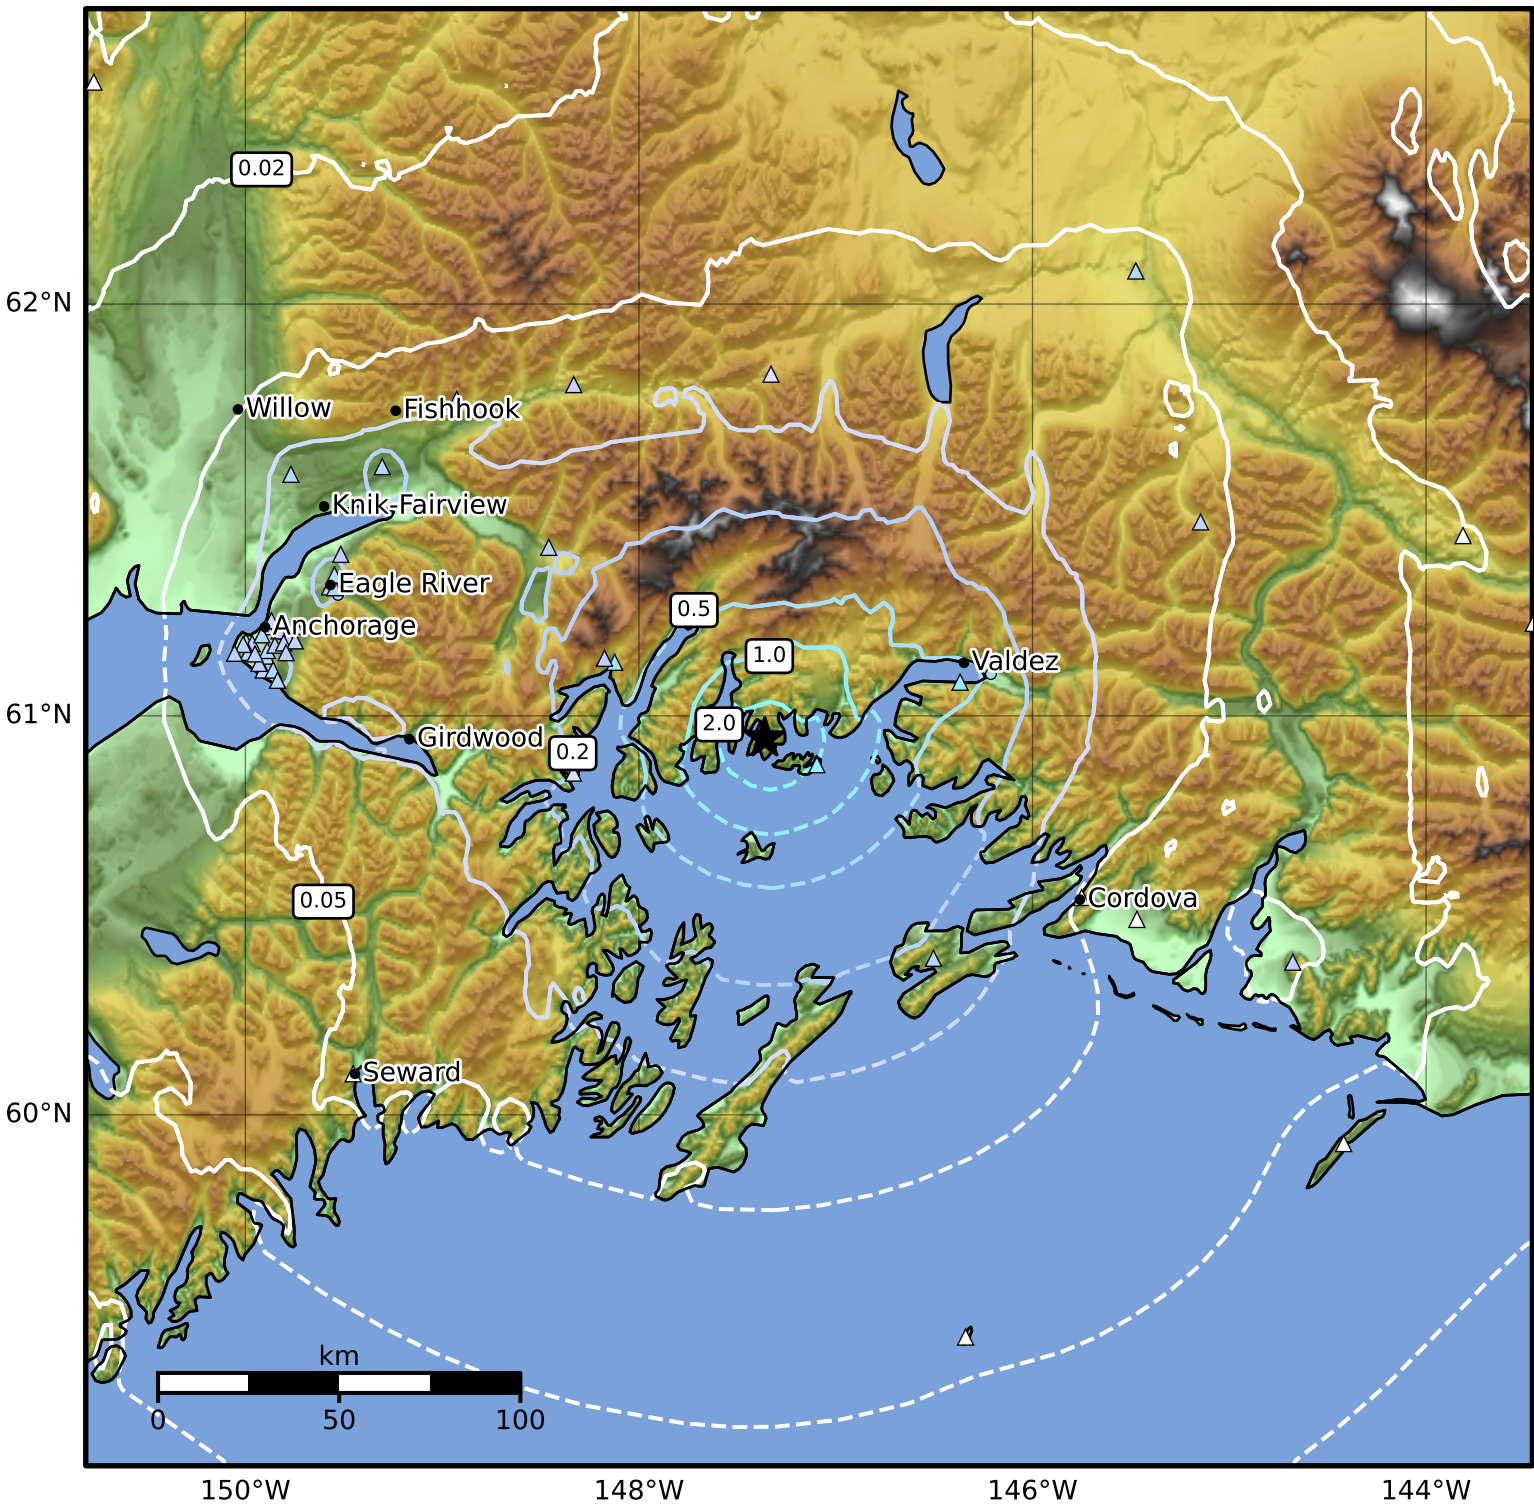

Peak Ground Acceleration Map Alaska Earthquake Center
 ShakeMap: 38 km (24 miles) WNW of Tatitlek
 Nov 13, 2024 09:07:03 UTC M4.5 N60.94 W147.36 Depth: 16.2km ID:ak024em2arnr

PGA (%g)	0.1	0.2	0.5	1	2	5	10	20	50	100	200
----------	-----	-----	-----	---	---	---	----	----	----	-----	-----

Scale based on Worden et al. (2012)

Version 2: Processed 2024-11-13T09:28:30Z

△ Seismic Instrument ○ Reported Intensity

★ Epicenter