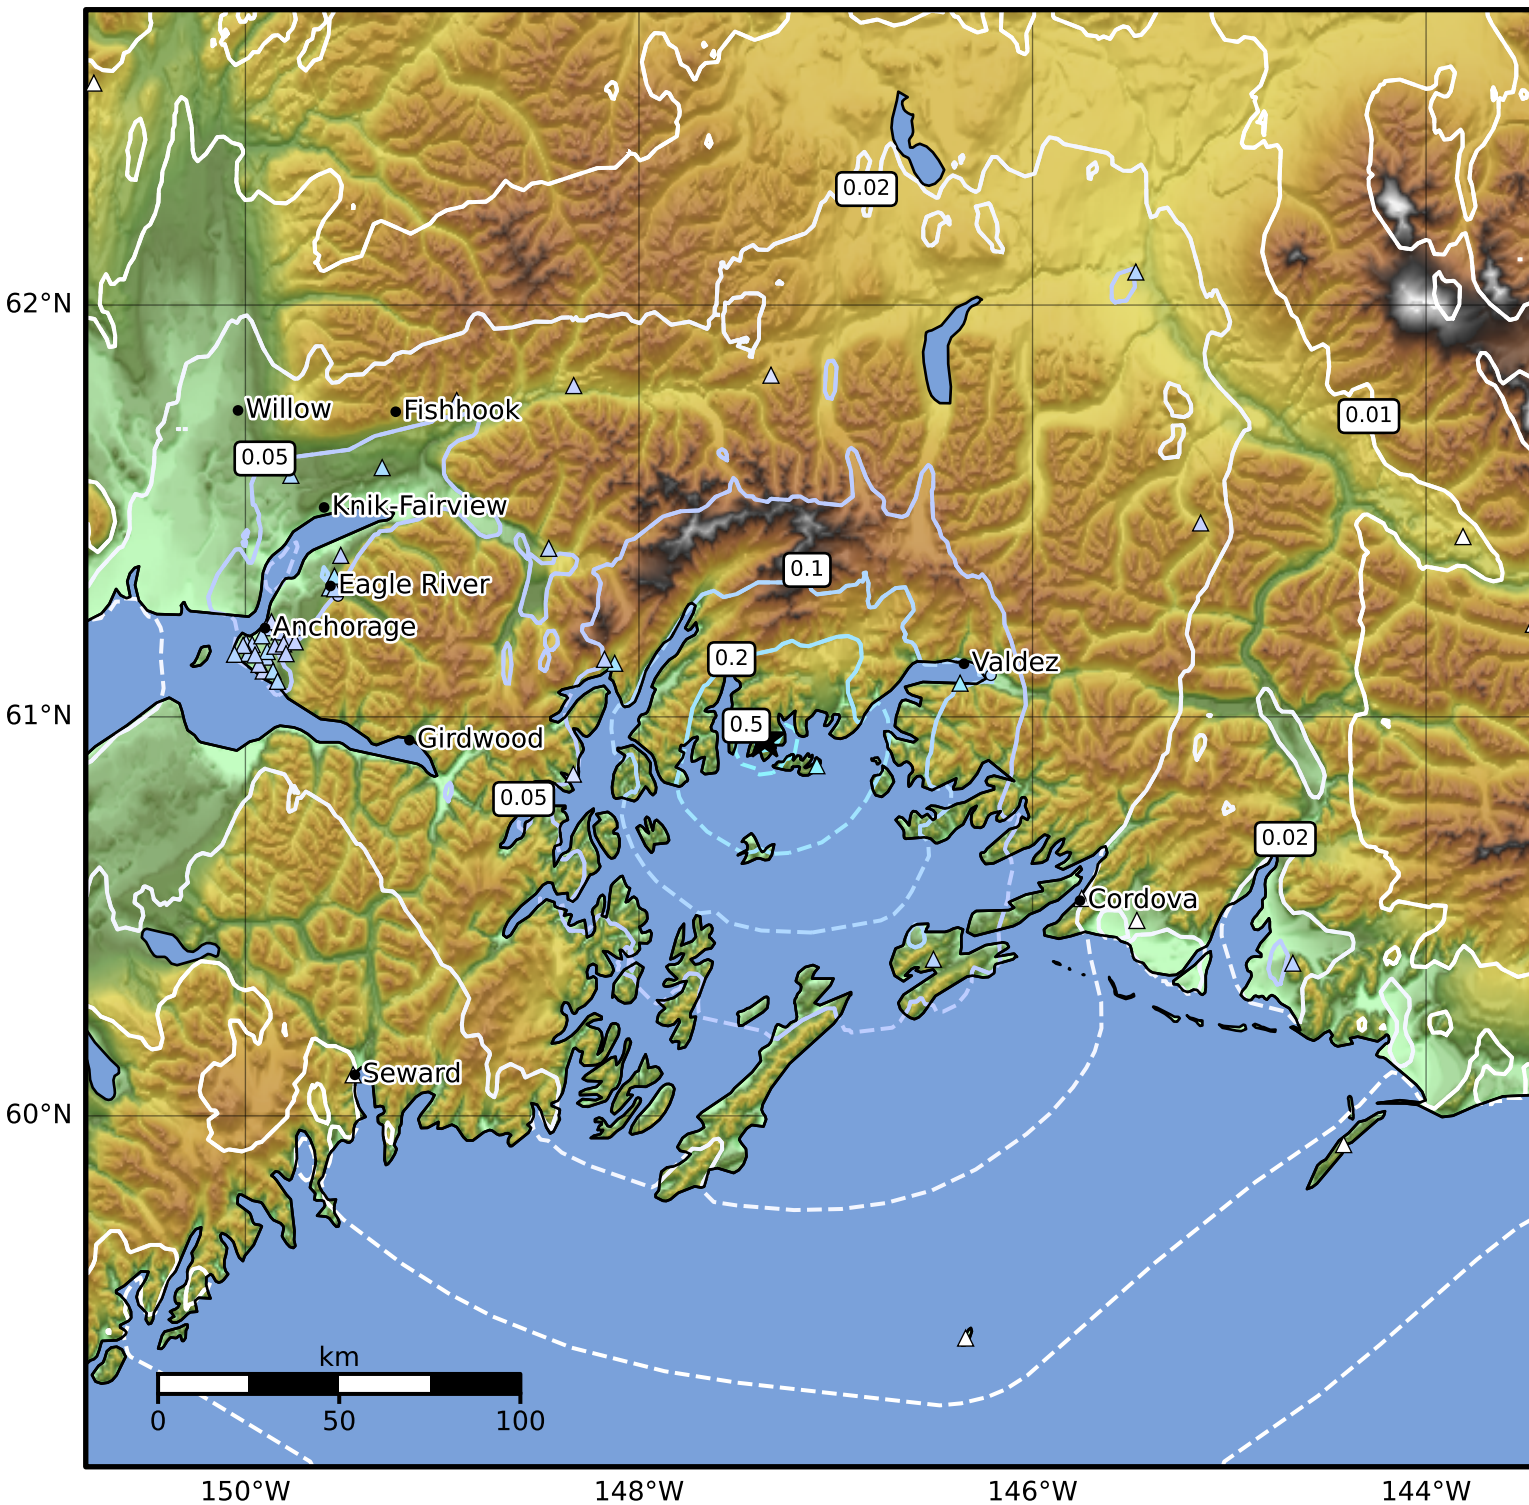

1.0 Second Peak Spectral Acceleration Map Alaska Earthquake Center  
 ShakeMap: 38 km (24 miles) WNW of Tatitlek  
 Nov 13, 2024 09:07:03 UTC M4.5 N60.94 W147.36 Depth: 16.2km ID:ak024em2arnr

SA(1.0) (%g)	0.1	0.2	0.5	1	2	5	10	20	50	100	200
--------------	-----	-----	-----	---	---	---	----	----	----	-----	-----

Scale based on Worden et al. (2012)

Version 2: Processed 2024-11-13T09:28:30Z

Δ Seismic Instrument ○ Reported Intensity

★ Epicenter