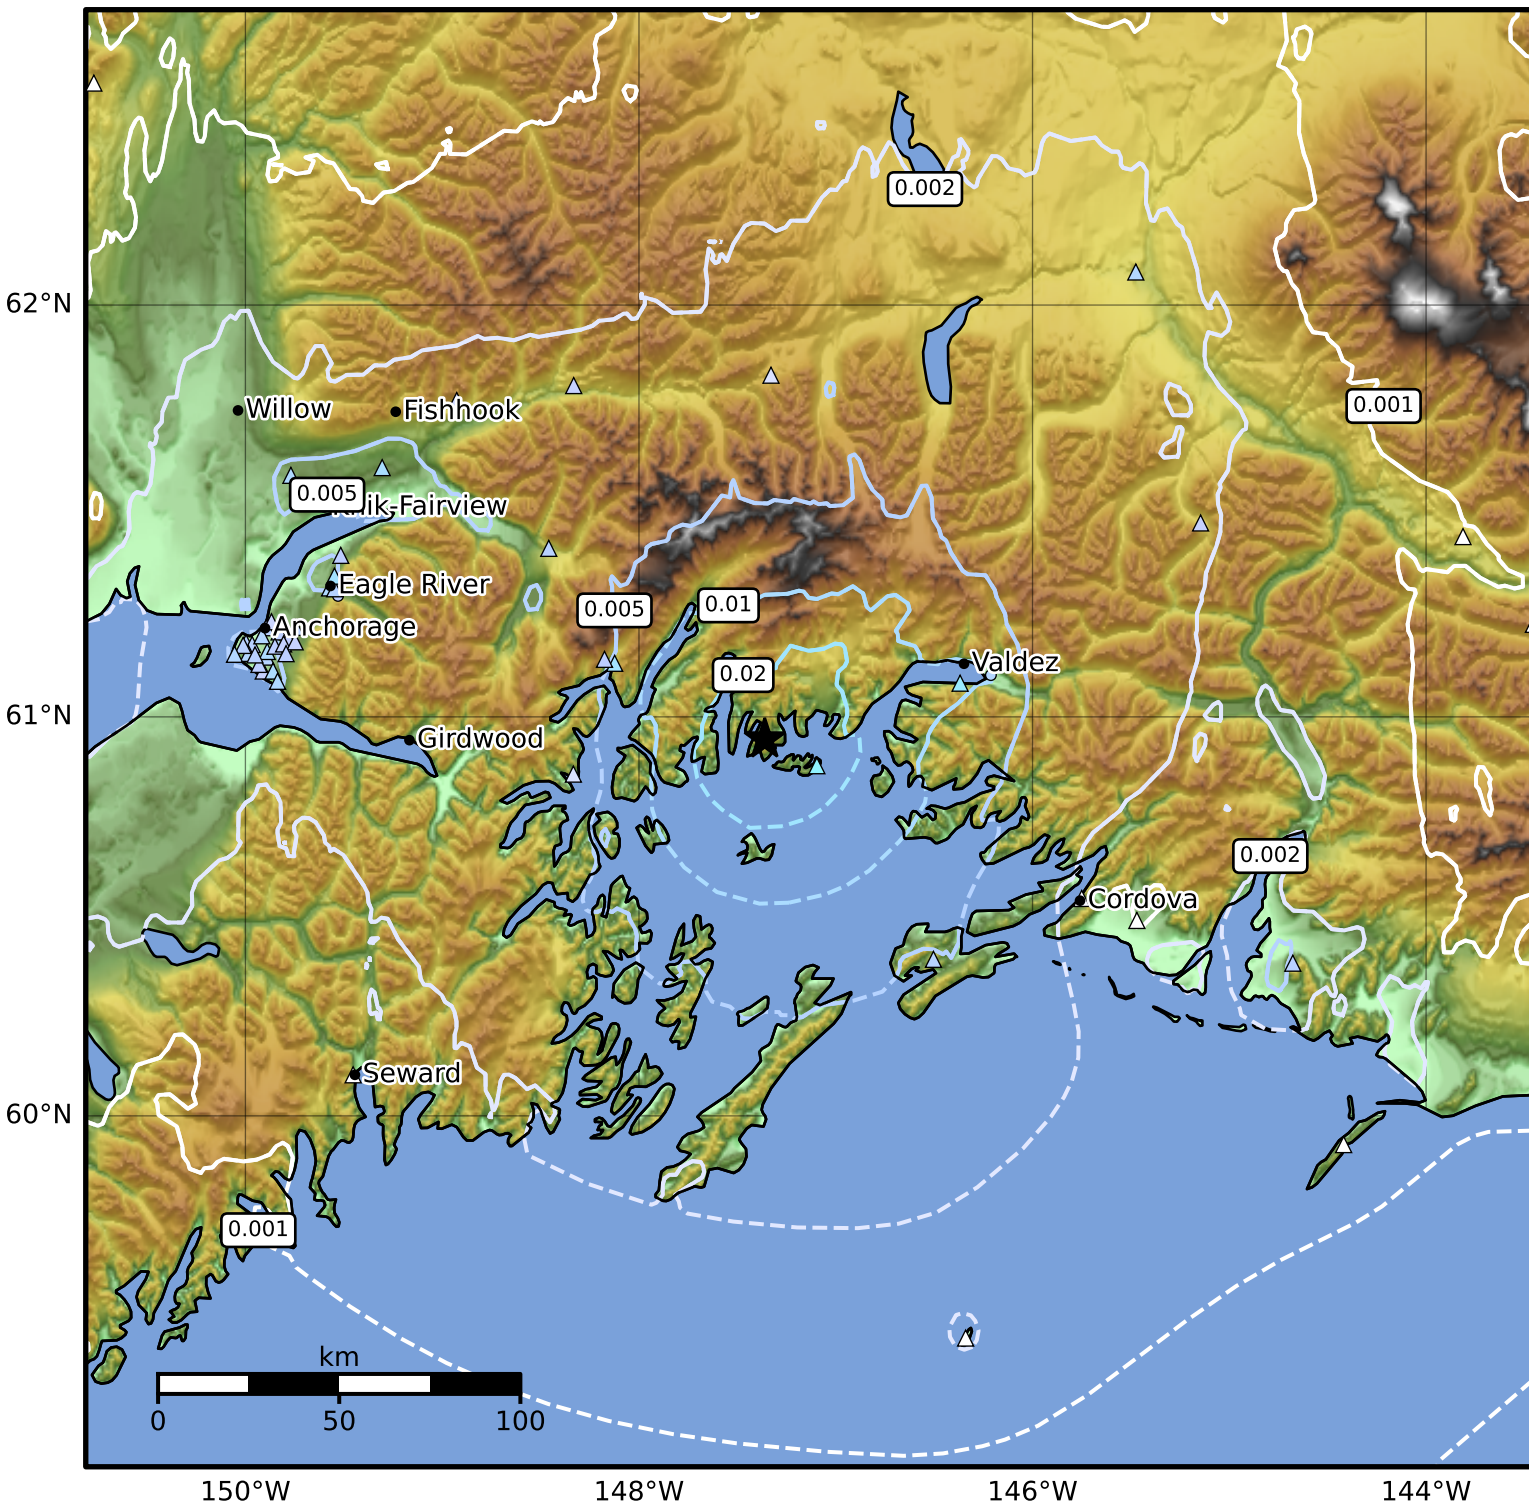

3.0 Second Peak Spectral Acceleration Map Alaska Earthquake Center
 ShakeMap: 38 km (24 miles) WNW of Tatitlek
 Nov 13, 2024 09:07:03 UTC M4.5 N60.94 W147.36 Depth: 16.2km ID:ak024em2arnr

Scale based on Worden et al. (2012)

Version 2: Processed 2024-11-13T09:28:30Z

△ Seismic Instrument ○ Reported Intensity

★ Epicenter