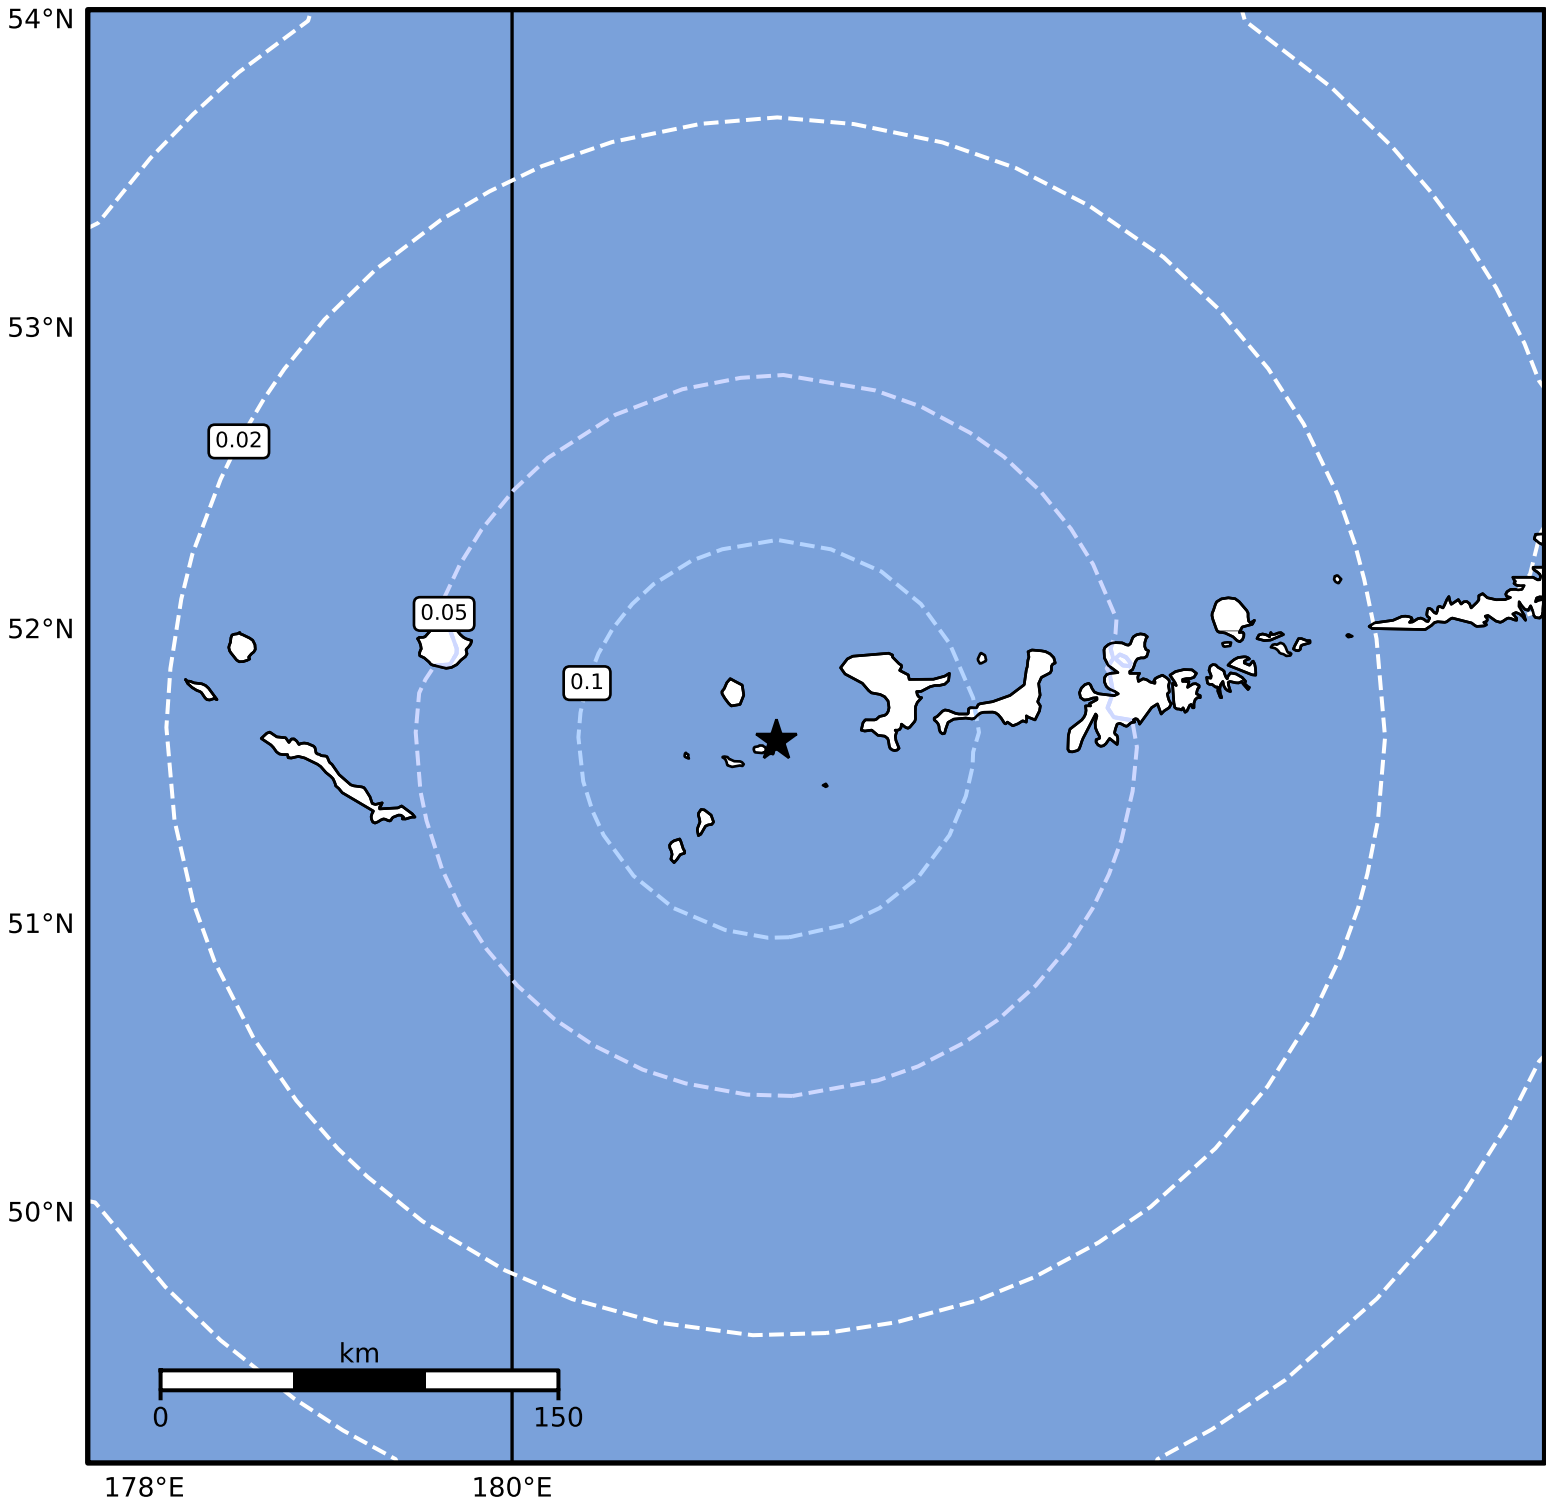

Peak Ground Velocity Map Alaska Earthquake Center  
ShakeMap: 134 km (83 miles) W of Adak  
Nov 14, 2024 21:49:14 UTC M4.7 N51.63 W178.56 Depth: 87.4km ID:ak024enx8cfb

Scale based on Worden et al. (2012)

Version 1: Processed 2024-11-14T21:51:29Z

△ Seismic Instrument ○ Reported Intensity

★ Epicenter