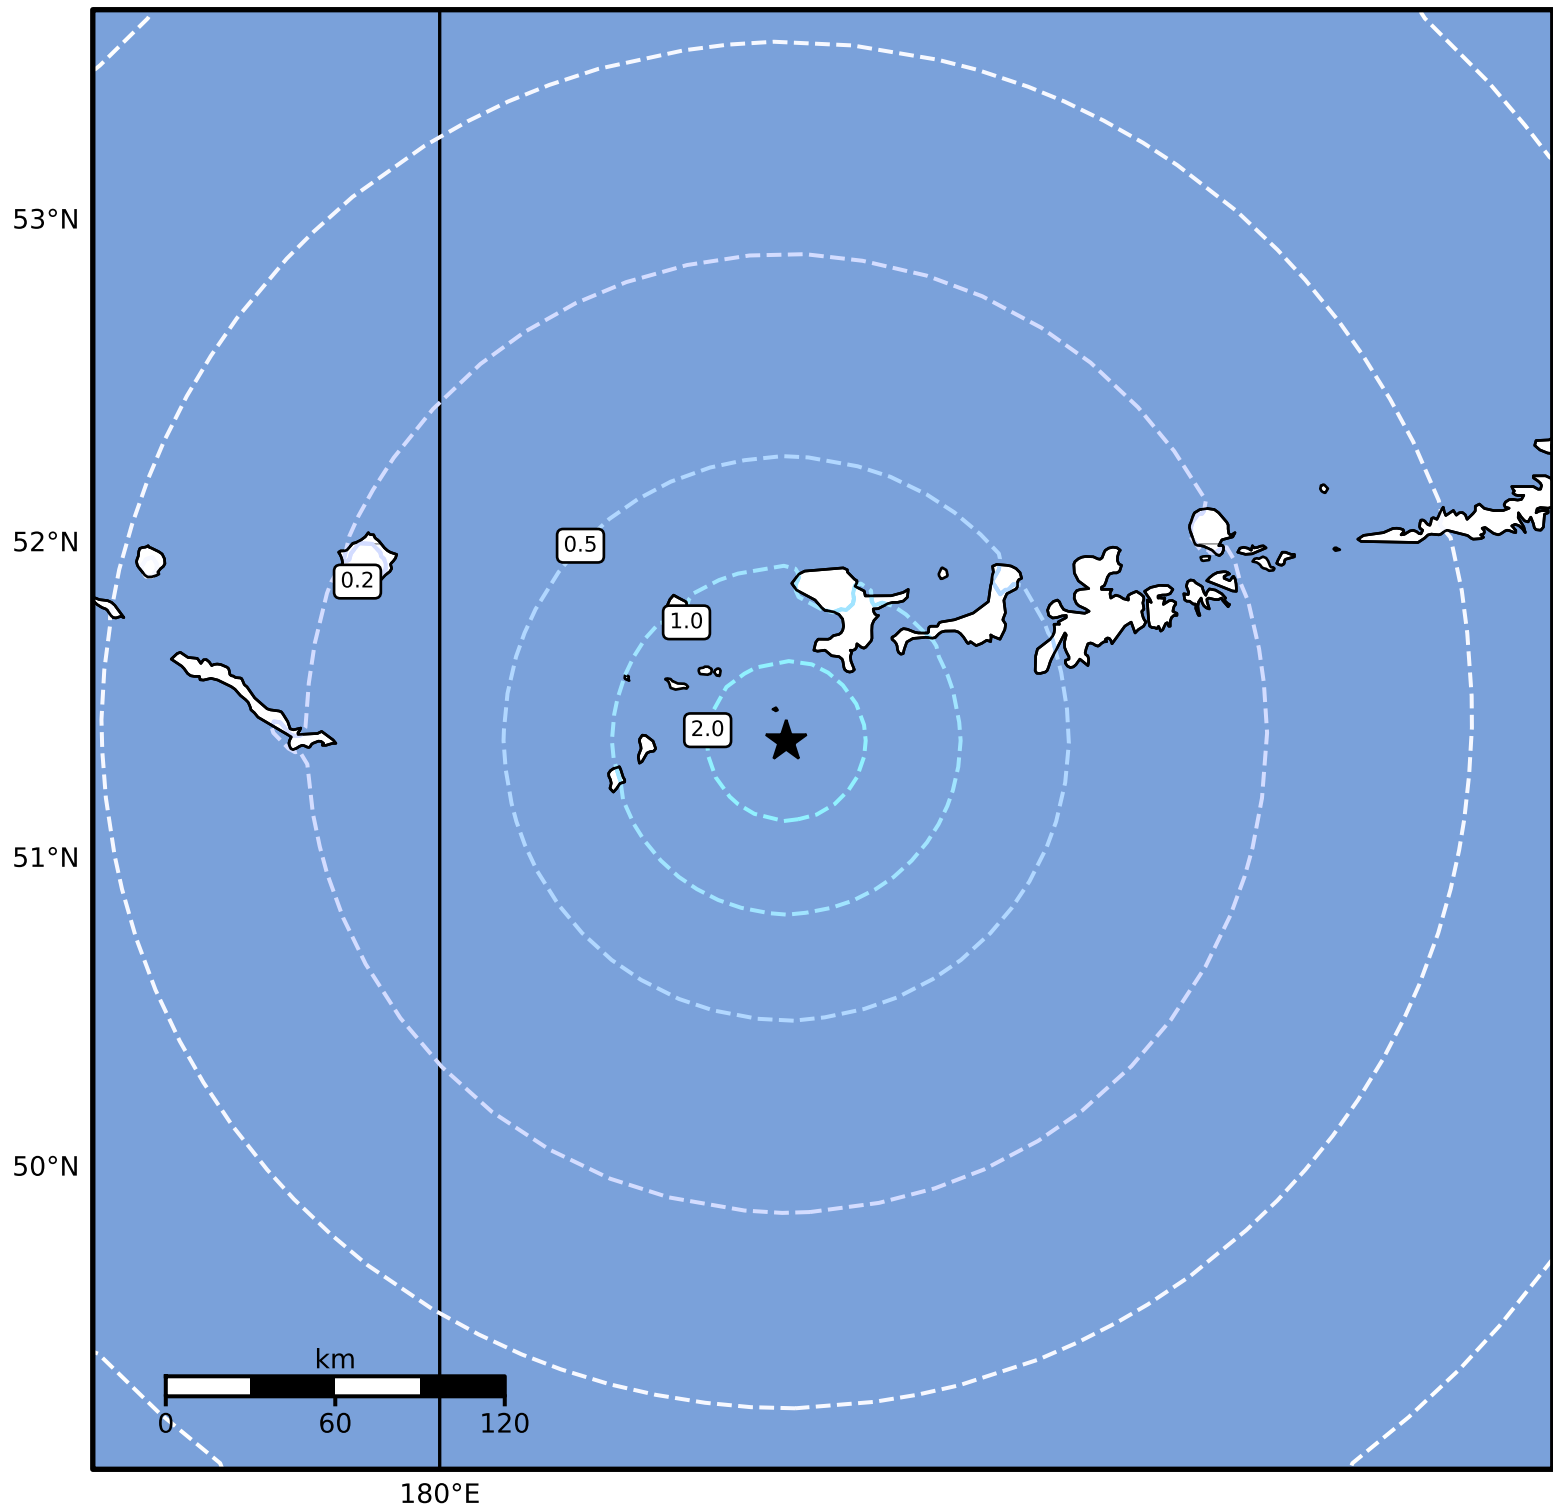

0.3 Second Peak Spectral Acceleration Map Alaska Earthquake Center
 ShakeMap: 123 km (76 miles) WSW of Adak
 Nov 15, 2024 00:11:56 UTC M5.1 N51.38 W178.24 Depth: 39.2km ID:ak024ep81j9v

SA(0.3) (%g)	0.1	0.2	0.5	1	2	5	10	20	50	100	200
--------------	-----	-----	-----	---	---	---	----	----	----	-----	-----

Scale based on Worden et al. (2012)

Version 5: Processed 2024-11-15T00:46:16Z

△ Seismic Instrument ○ Reported Intensity

★ Epicenter