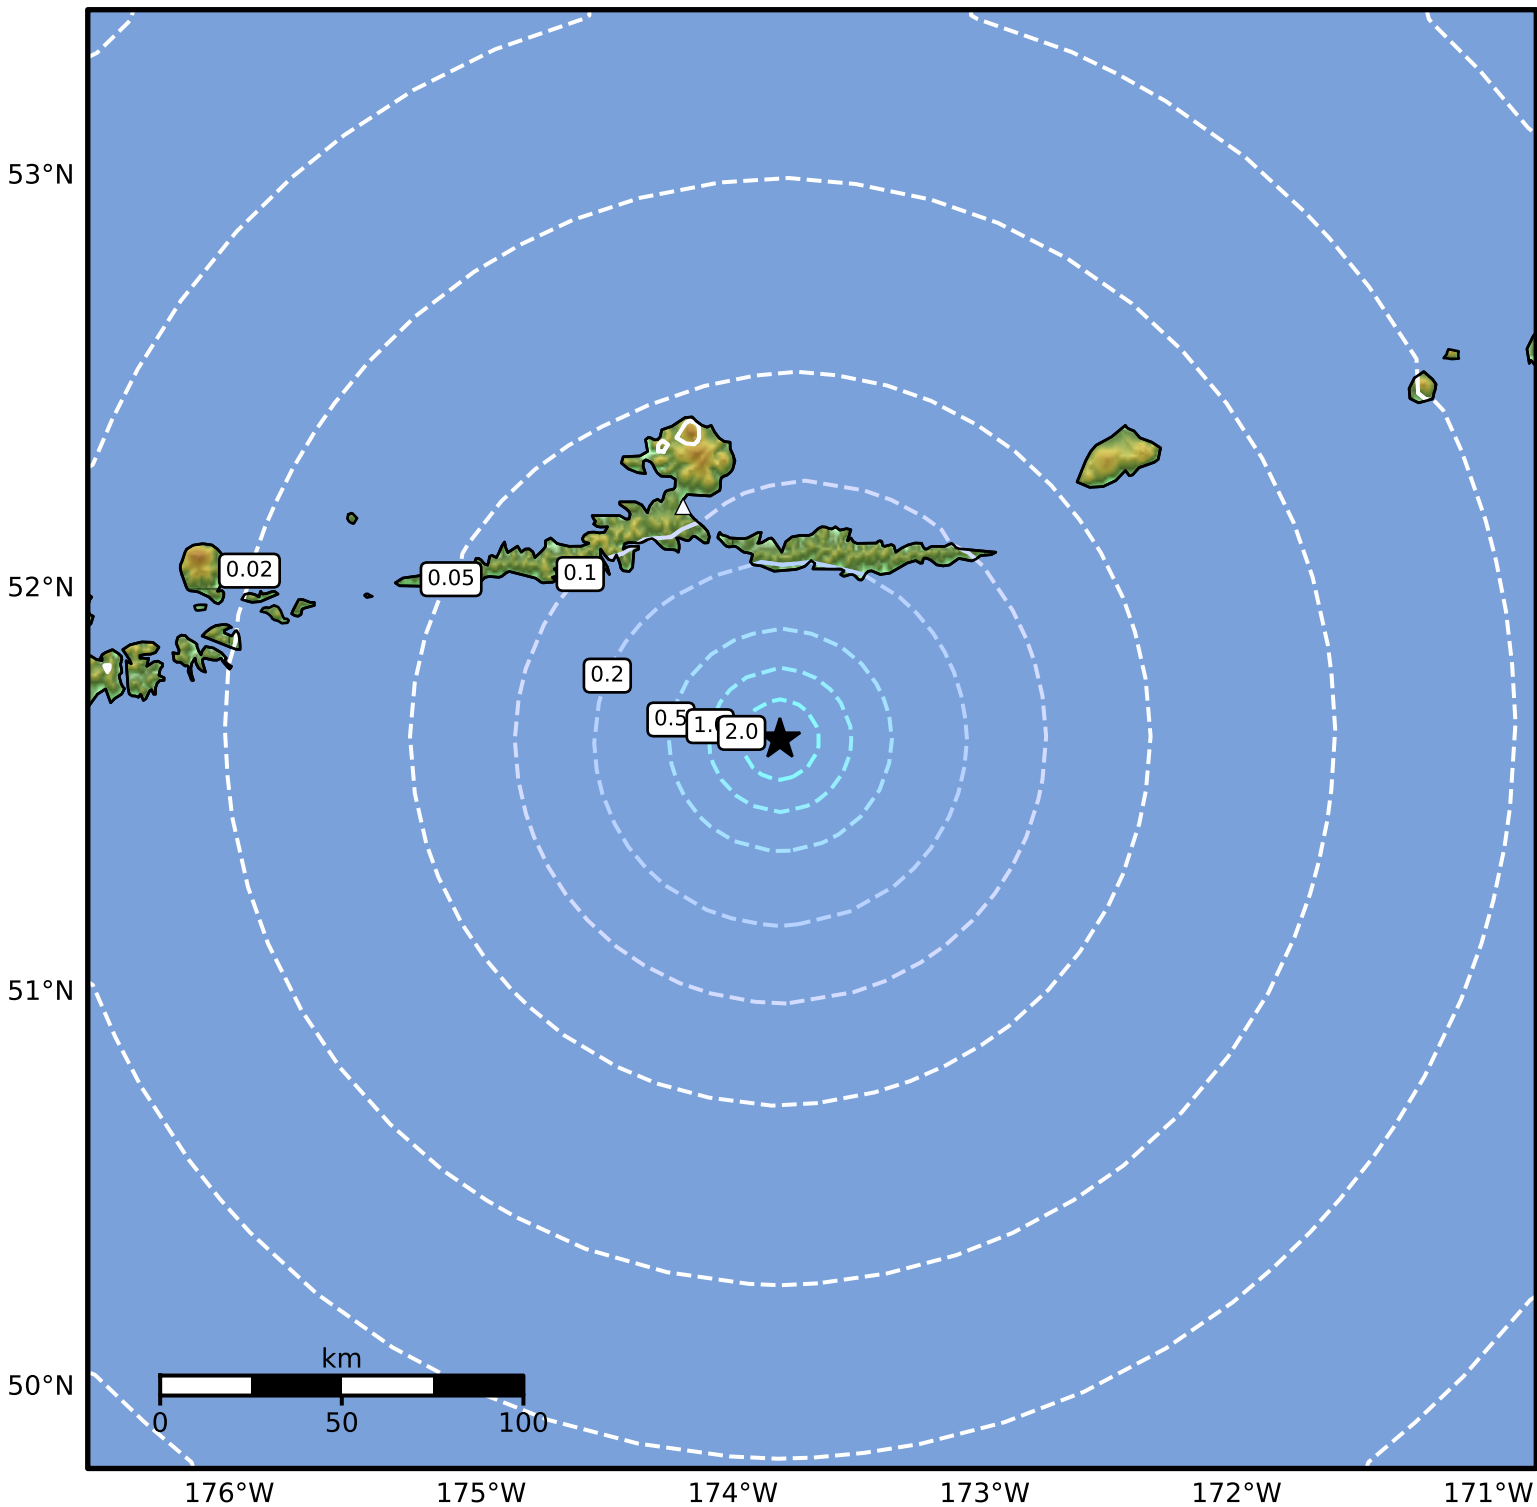

Peak Ground Acceleration Map Alaska Earthquake Center
ShakeMap: 68 km (42 miles) SSE of Atka
Nov 15, 2024 02:17:08 UTC M4.4 N51.63 W173.81 Depth: 9.1km ID:ak024ep99I9p

PGA (%g)	0.1	0.2	0.5	1	2	5	10	20	50	100	200
----------	-----	-----	-----	---	---	---	----	----	----	-----	-----

Scale based on Worden et al. (2012)

Version 1: Processed 2024-11-15T07:16:11Z

△ Seismic Instrument ○ Reported Intensity

★ Epicenter