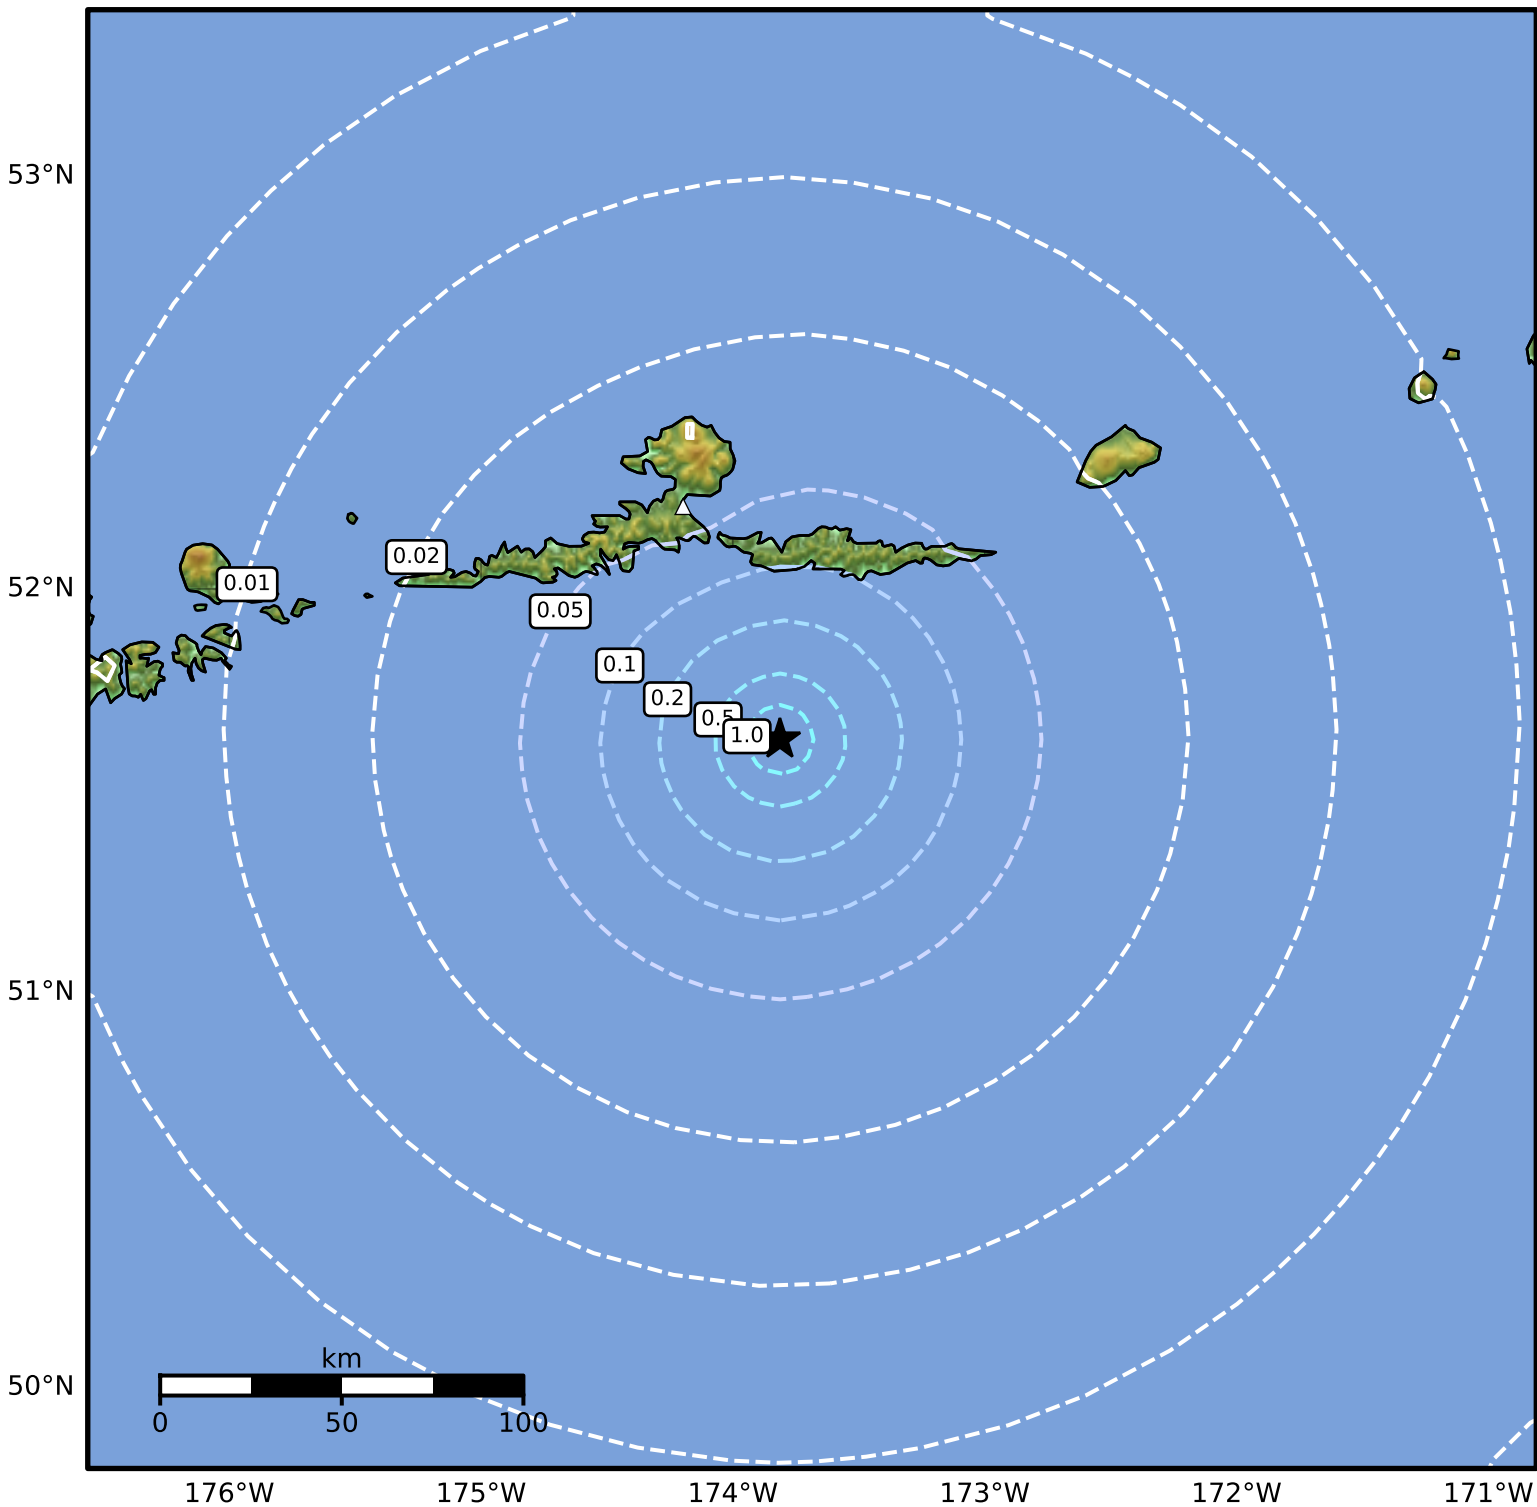

Peak Ground Velocity Map Alaska Earthquake Center  
ShakeMap: 68 km (42 miles) SSE of Atka  
Nov 15, 2024 02:17:08 UTC M4.4 N51.63 W173.81 Depth: 9.1km ID:ak024ep9919p

PGV (cm/s)	0.1	0.2	0.5	1	2	5	10	20	50	100	200
------------	-----	-----	-----	---	---	---	----	----	----	-----	-----

Scale based on Worden et al. (2012)

Version 1: Processed 2024-11-15T07:16:11Z

△ Seismic Instrument ○ Reported Intensity

★ Epicenter