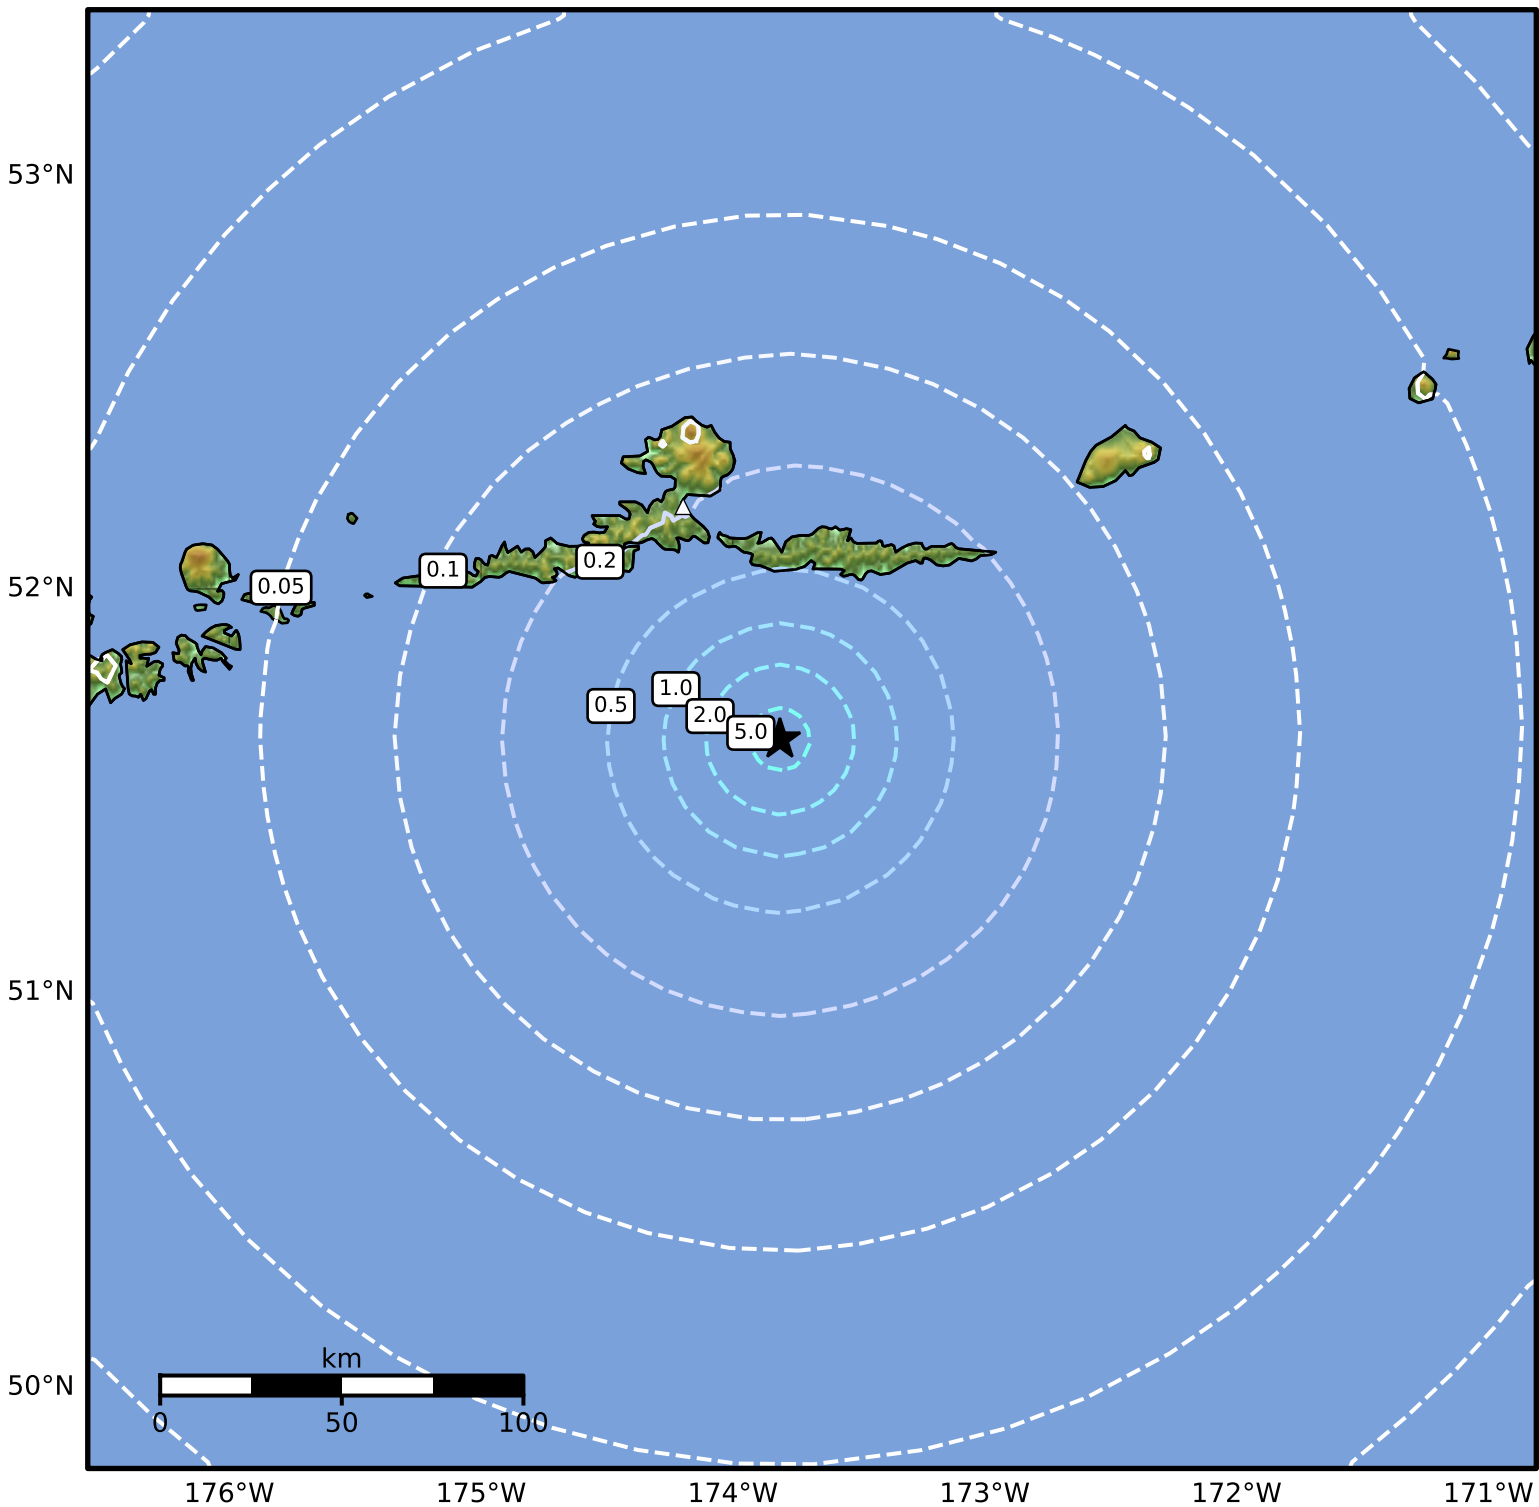

0.3 Second Peak Spectral Acceleration Map Alaska Earthquake Center  
 ShakeMap: 68 km (42 miles) SSE of Atka  
 Nov 15, 2024 02:17:08 UTC M4.4 N51.63 W173.81 Depth: 9.1km ID:ak024ep9919p

SA(0.3) (%g)	0.1	0.2	0.5	1	2	5	10	20	50	100	200
--------------	-----	-----	-----	---	---	---	----	----	----	-----	-----

Scale based on Worden et al. (2012)

Version 1: Processed 2024-11-15T07:16:11Z

△ Seismic Instrument ○ Reported Intensity

★ Epicenter