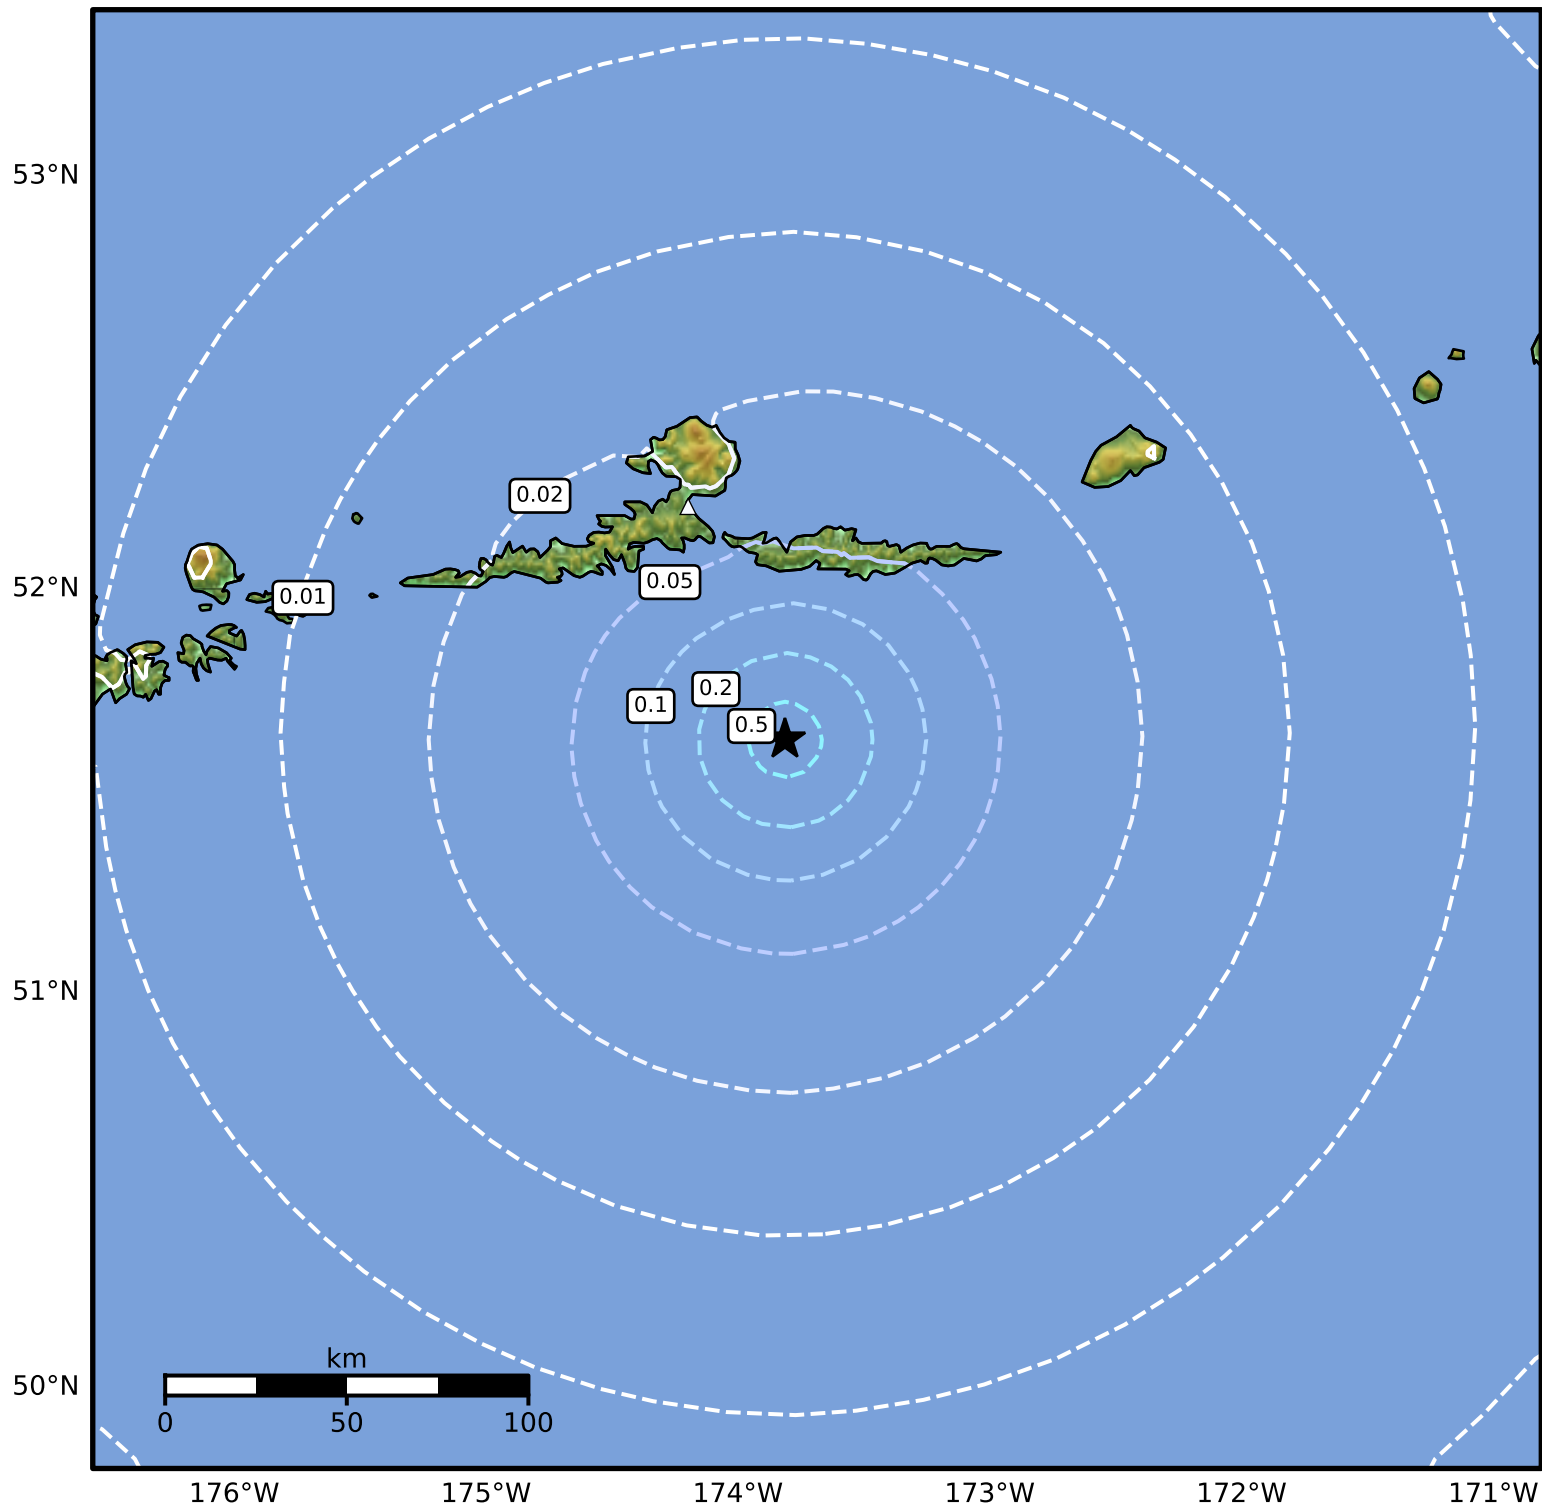

1.0 Second Peak Spectral Acceleration Map Alaska Earthquake Center
 ShakeMap: 68 km (42 miles) SSE of Atka
 Nov 15, 2024 02:17:08 UTC M4.4 N51.63 W173.81 Depth: 9.1km ID:ak024ep99I9p

SA(1.0) (%g)	0.1	0.2	0.5	1	2	5	10	20	50	100	200
--------------	-----	-----	-----	---	---	---	----	----	----	-----	-----

Scale based on Worden et al. (2012)

Version 1: Processed 2024-11-15T07:16:11Z

△ Seismic Instrument ○ Reported Intensity

★ Epicenter