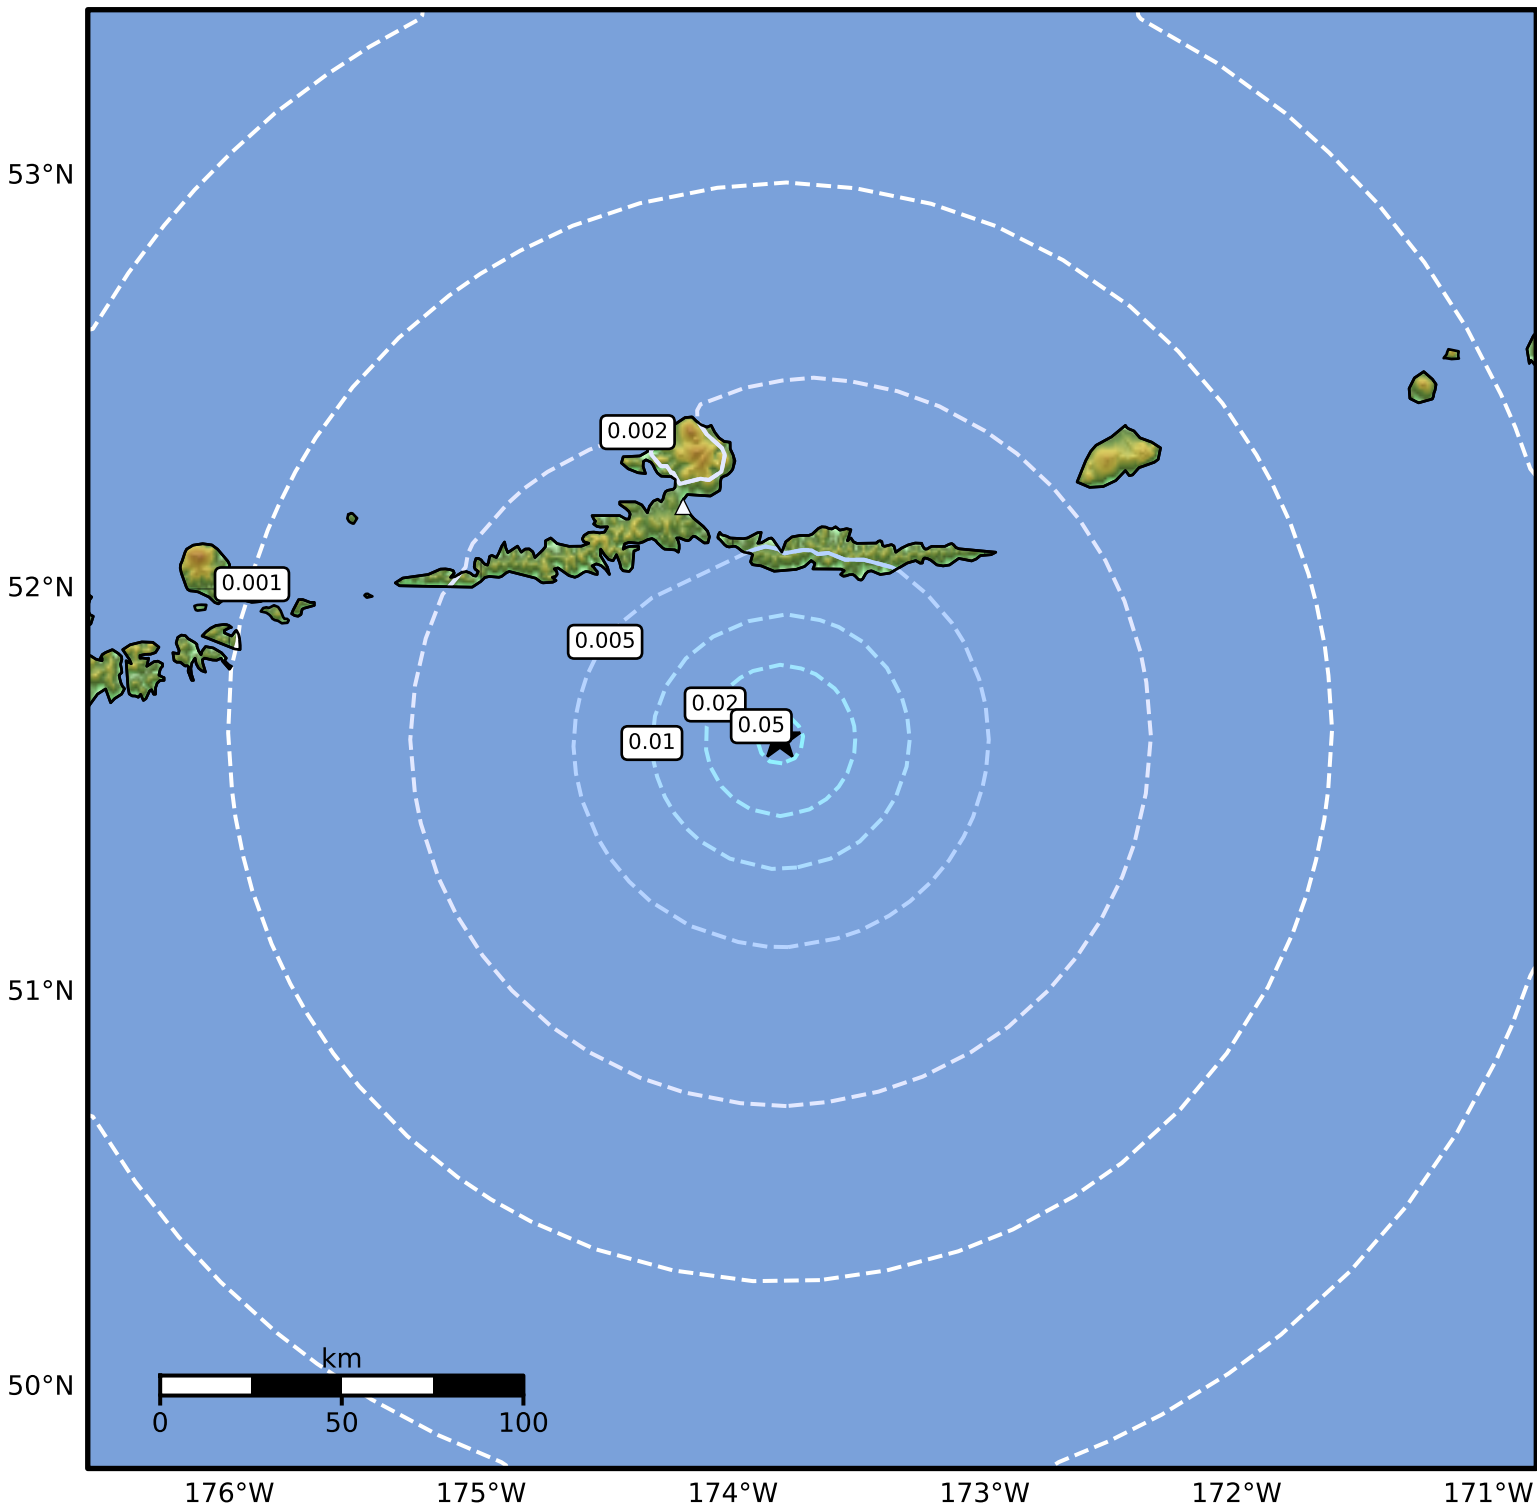

3.0 Second Peak Spectral Acceleration Map Alaska Earthquake Center
ShakeMap: 68 km (42 miles) SSE of Atka
Nov 15, 2024 02:17:08 UTC M4.4 N51.63 W173.81 Depth: 9.1km ID:ak024ep99I9p

Scale based on Worden et al. (2012)

Version 1: Processed 2024-11-15T07:16:11Z

△ Seismic Instrument ○ Reported Intensity

★ Epicenter