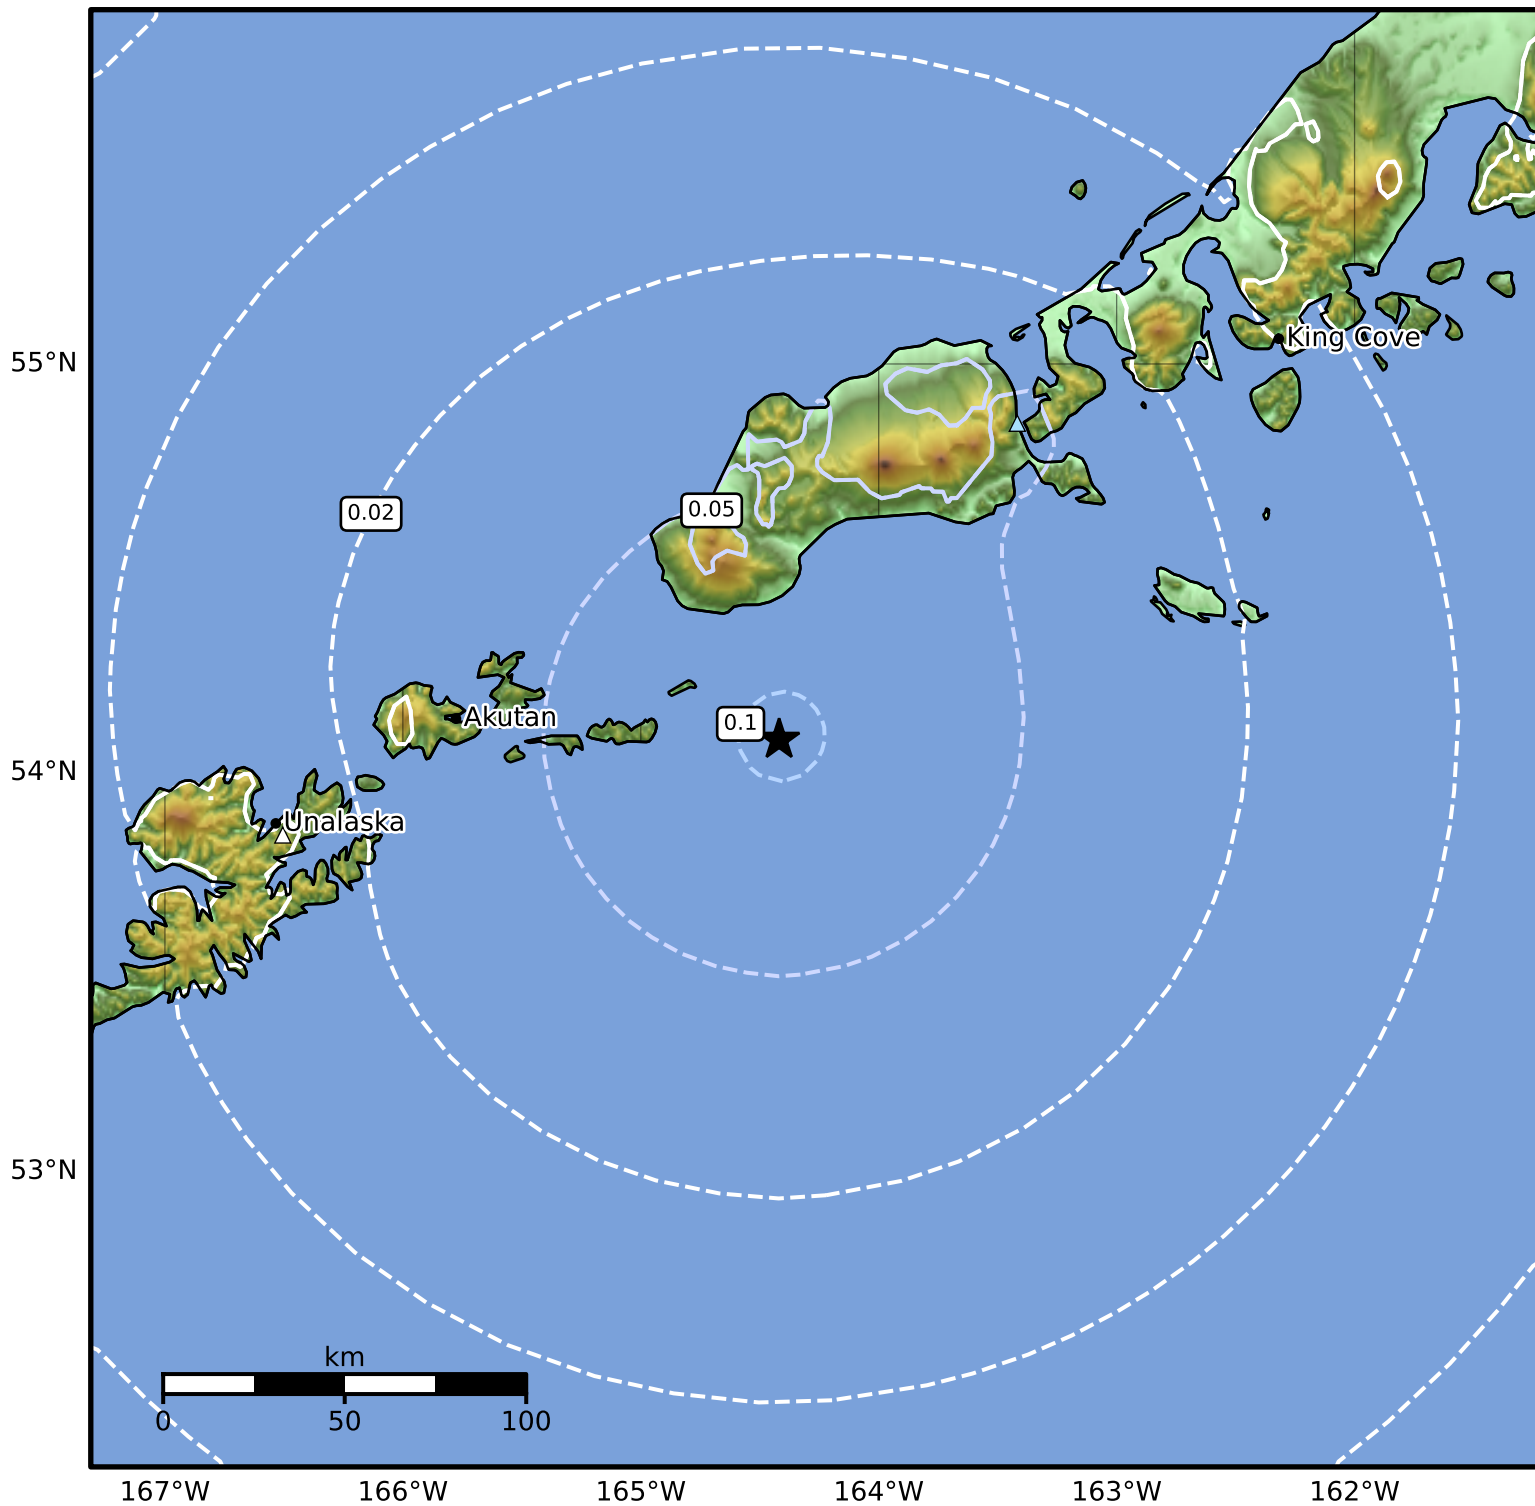

Peak Ground Velocity Map Alaska Earthquake Center
ShakeMap: 88 km (55 miles) E of Akutan
Nov 15, 2024 20:16:15 UTC M4.0 N54.08 W164.42 Depth: 64.1km ID:ak024epjz6ru

Scale based on Worden et al. (2012)

Version 1: Processed 2024-11-15T20:18:52Z

△ Seismic Instrument ○ Reported Intensity

★ Epicenter