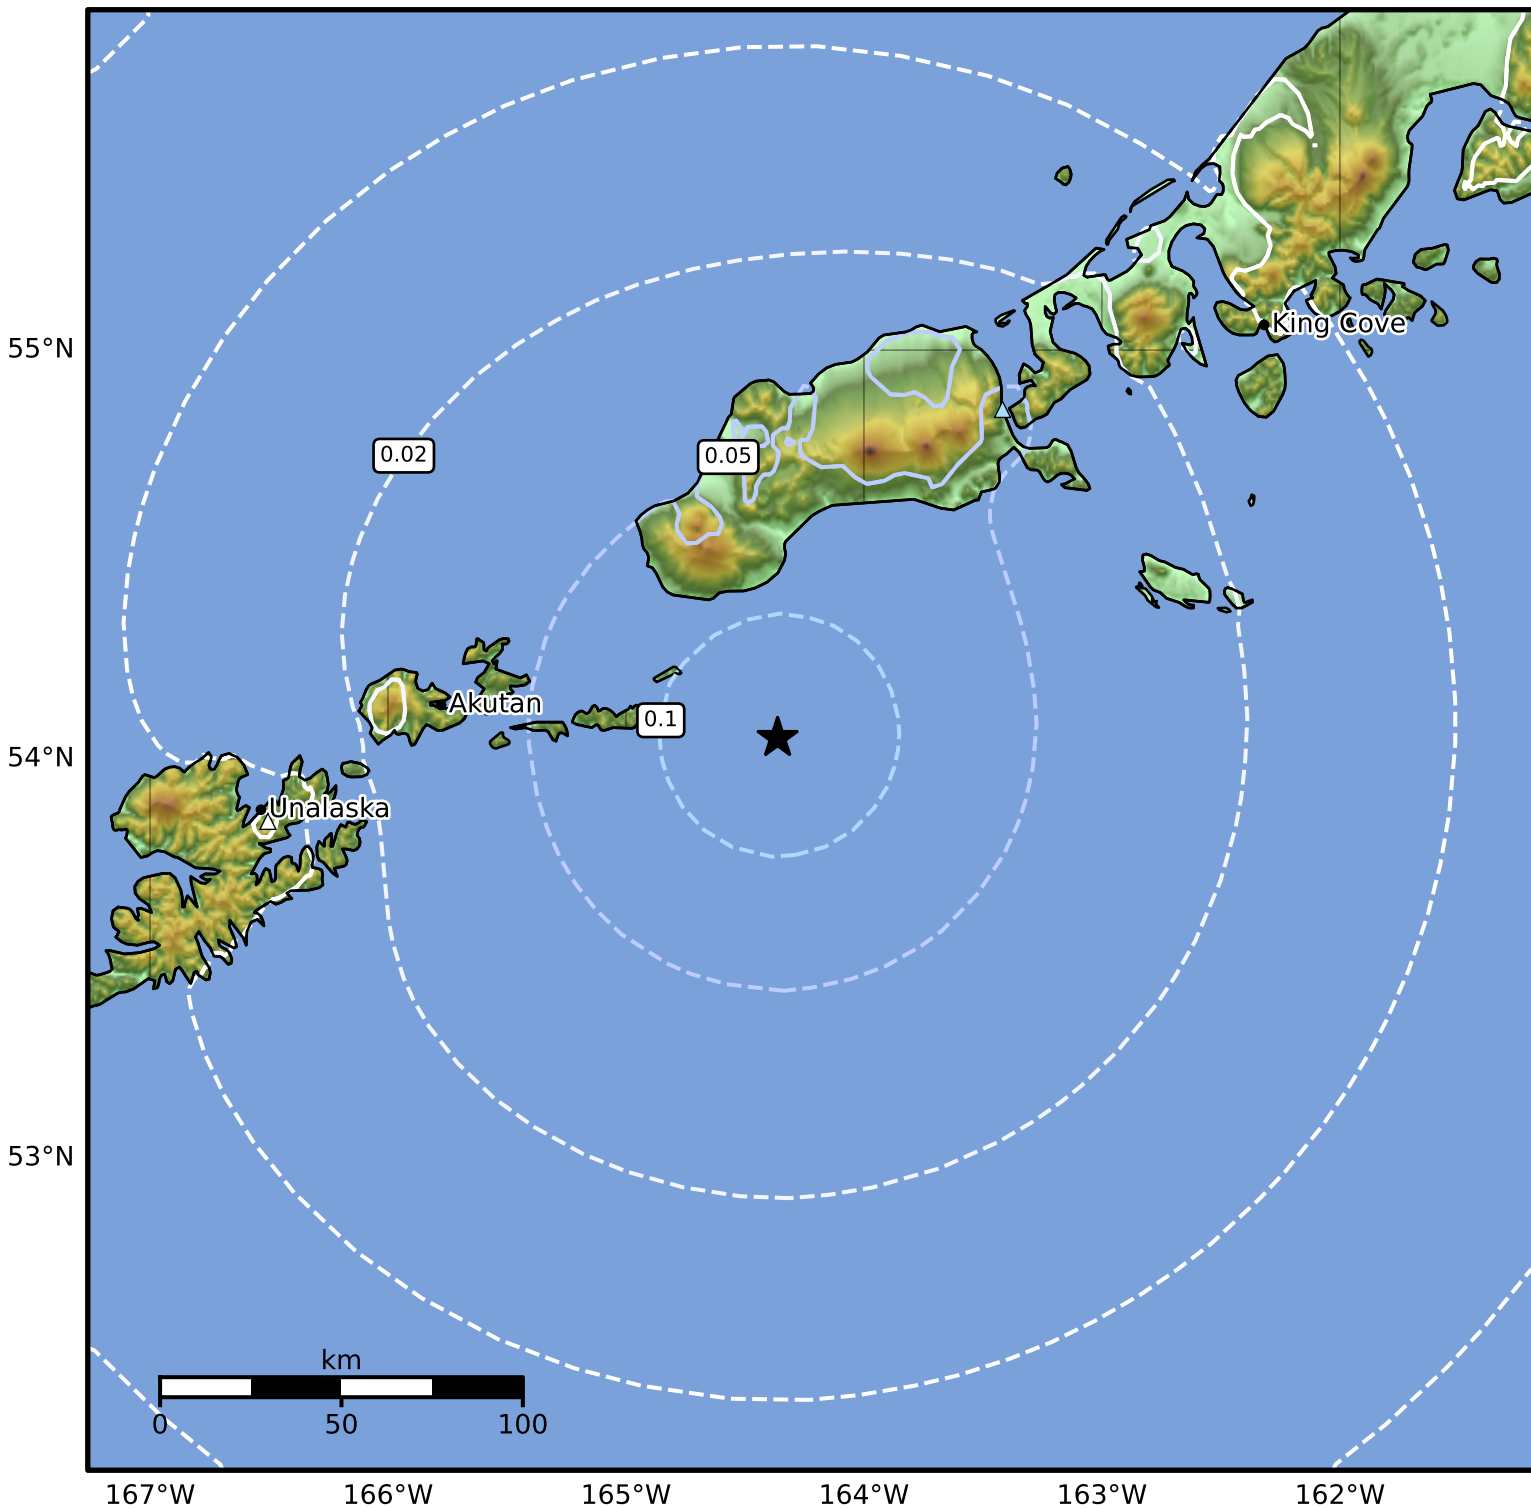

1.0 Second Peak Spectral Acceleration Map Alaska Earthquake Center
ShakeMap: 92 km (57 miles) E of Akutan
Nov 15, 2024 20:16:15 UTC M4.1 N54.05 W164.36 Depth: 50.4km ID:ak024epjz6ru

SA(1.0) (%g)	0.1	0.2	0.5	1	2	5	10	20	50	100	200
--------------	-----	-----	-----	---	---	---	----	----	----	-----	-----

Scale based on Worden et al. (2012)

△ Seismic Instrument ○ Reported Intensity

★ Epicenter

Version 2: Processed 2024-11-16T06:40:42Z