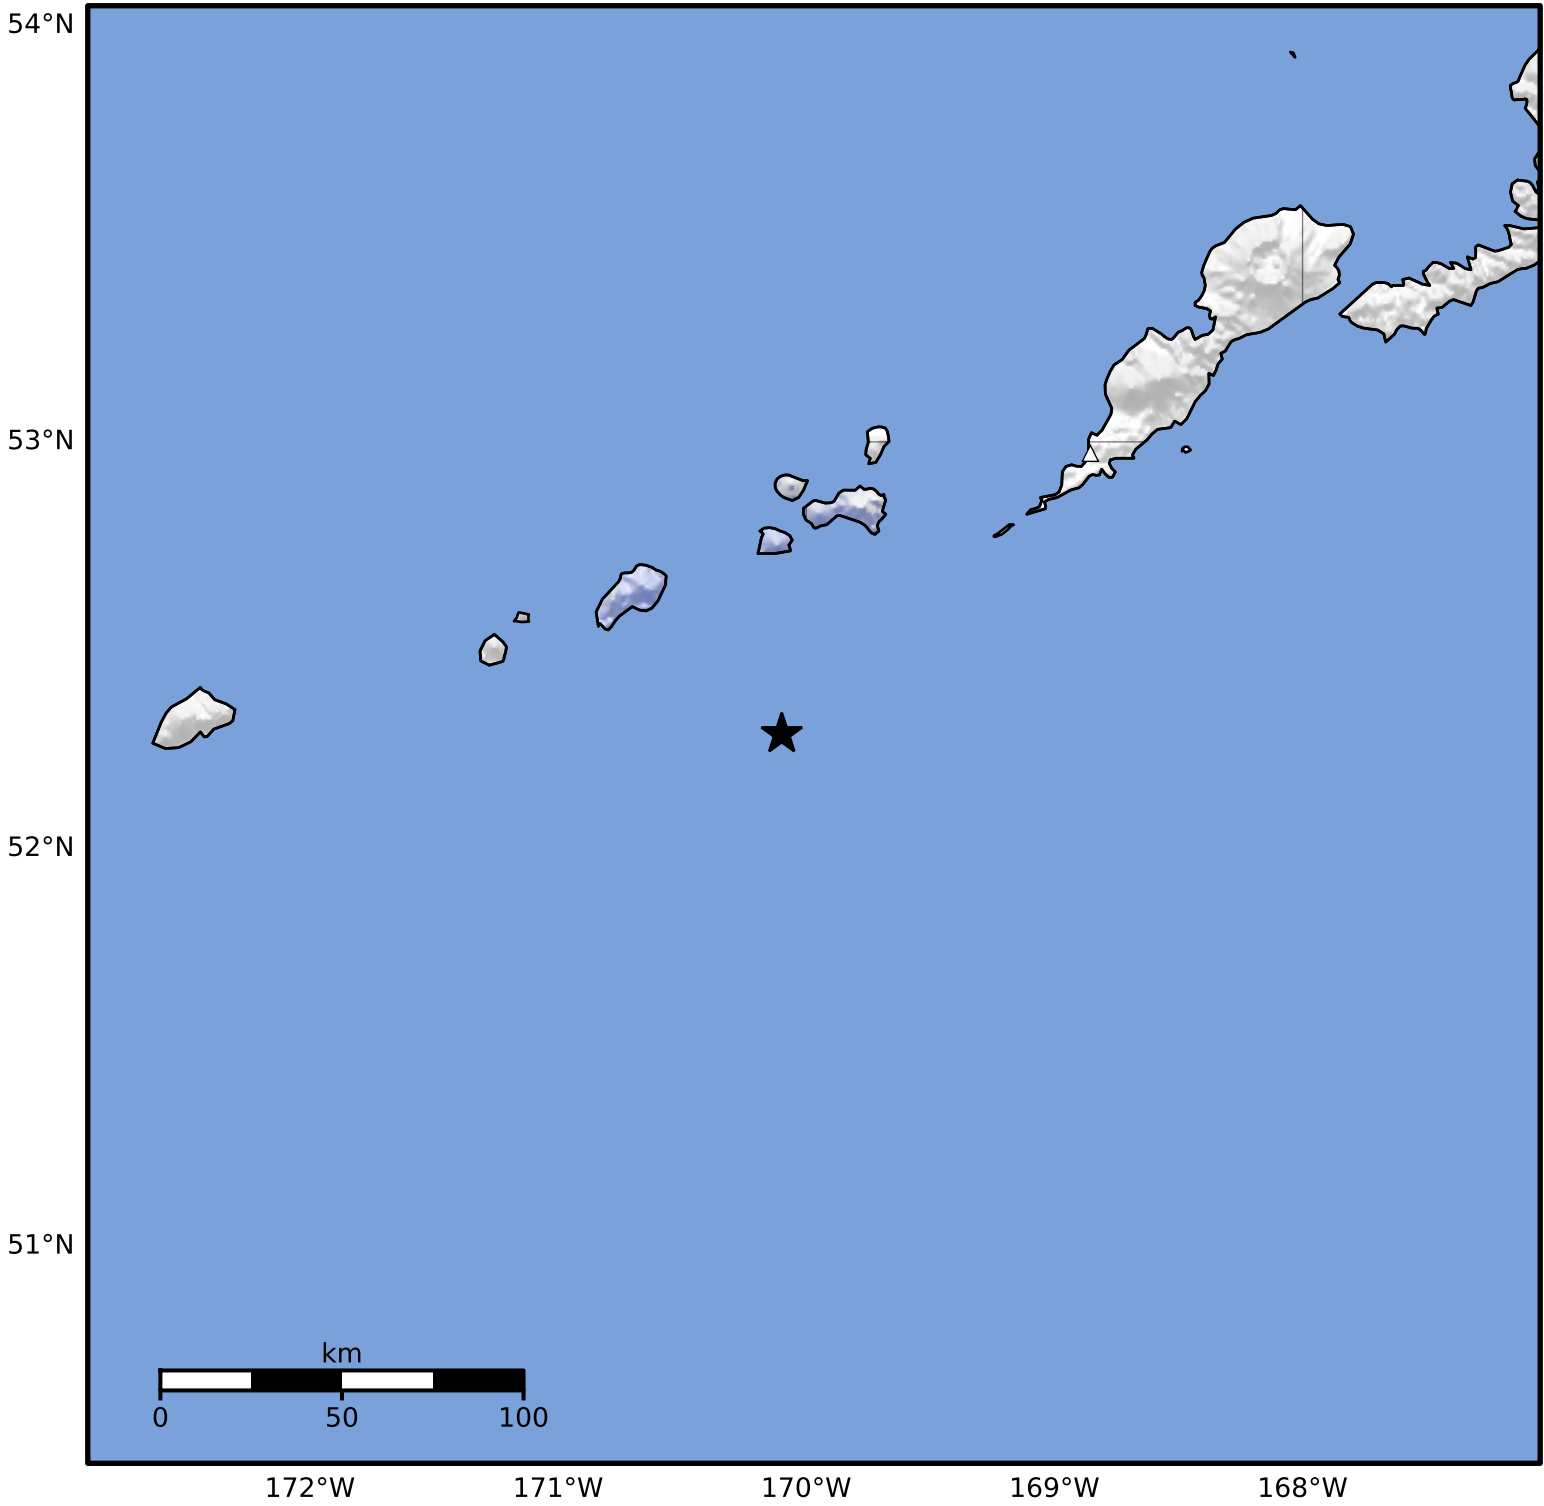

Macroseismic Intensity Map Alaska Earthquake Center
 ShakeMap: 110 km (68 miles) SW of Nikolski
 Nov 18, 2024 04:57:45 UTC M3.8 N52.28 W170.10 Depth: 25.3km ID:ak024eu9b5eh

SHAKING	Not felt	Weak	Light	Moderate	Strong	Very strong	Severe	Violent	Extreme
DAMAGE	None	None	None	Very light	Light	Moderate	Moderate/heavy	Heavy	Very heavy
PGA(%g)	<0.0464	0.297	2.76	6.2	11.5	21.5	40.1	74.7	>139
PGV(cm/s)	<0.0215	0.135	1.41	4.65	9.64	20	41.4	85.8	>178
INTENSITY	I	II-III	IV	V	VI	VII	VIII	IX	X+

Scale based on Worden et al. (2012) Version 2: Processed 2024-11-18T05:09:44Z
 △ Seismic Instrument ○ Reported Intensity ★ Epicenter