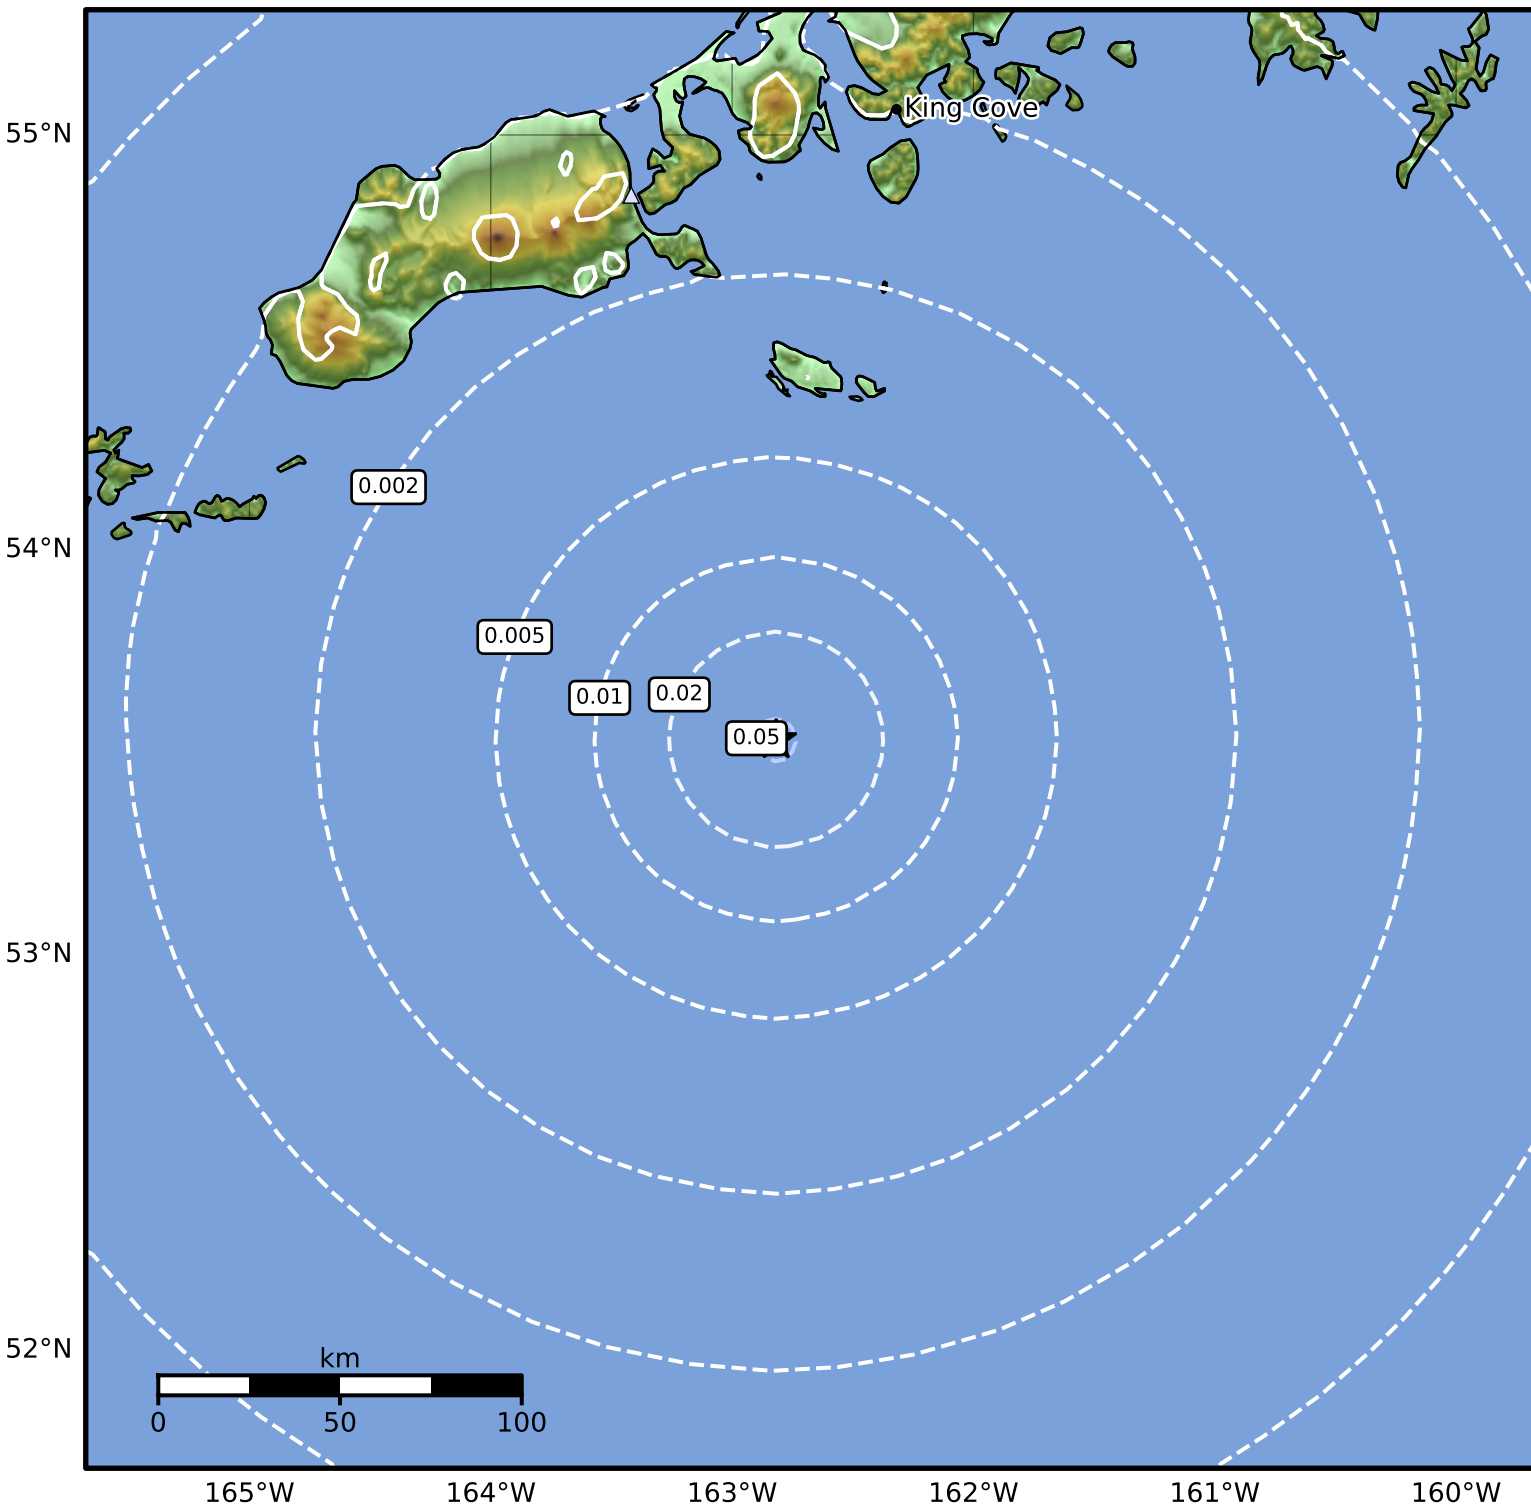

1.0 Second Peak Spectral Acceleration Map Alaska Earthquake Center  
 ShakeMap: 151 km (94 miles) SSE of False Pass  
 Nov 20, 2024 18:13:44 UTC M3.6 N53.53 W162.82 Depth: 22.0km ID:ak024exsghe9

SA(1.0) (%g)	0.1	0.2	0.5	1	2	5	10	20	50	100	200
--------------	-----	-----	-----	---	---	---	----	----	----	-----	-----

Scale based on Worden et al. (2012)

Version 2: Processed 2024-11-20T19:42:29Z

△ Seismic Instrument ○ Reported Intensity

★ Epicenter