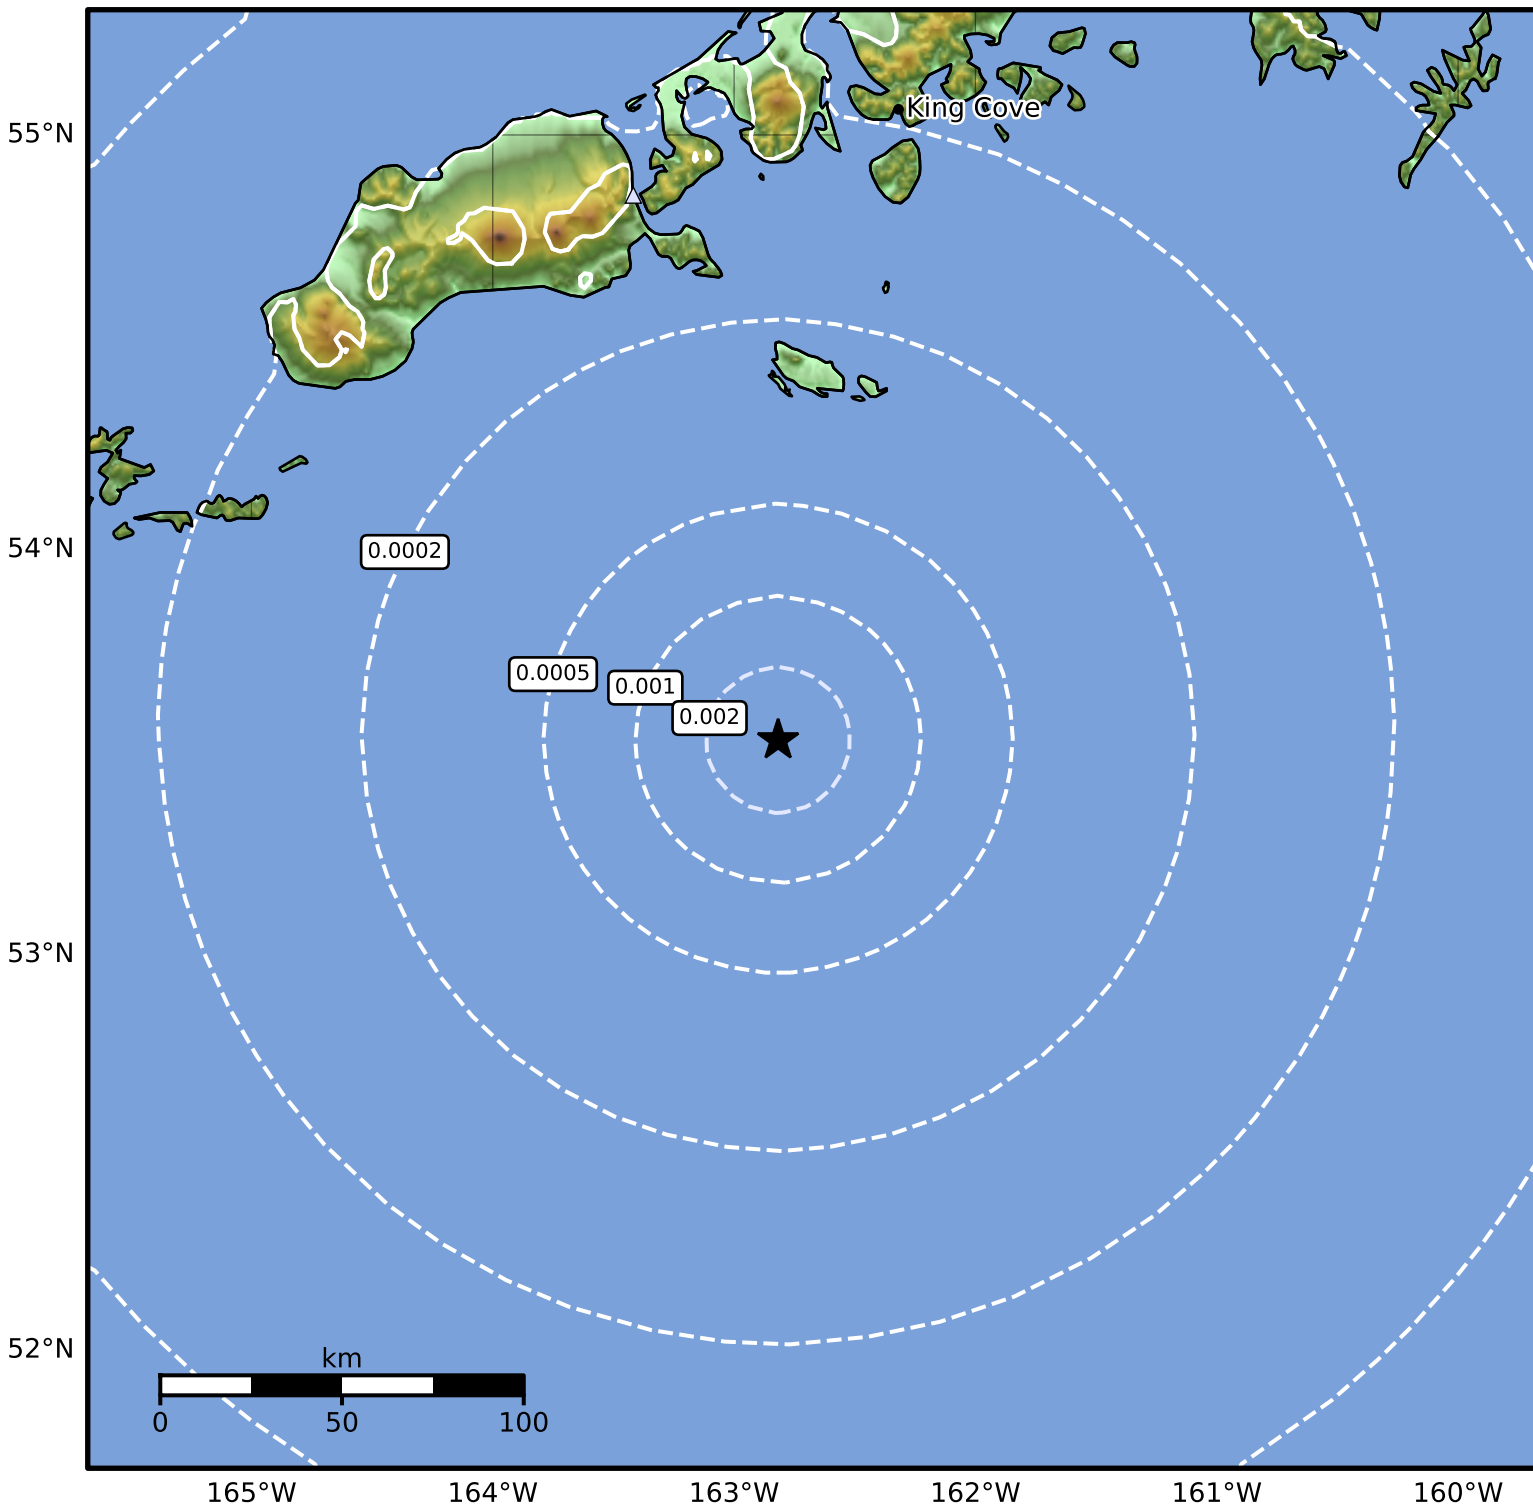

3.0 Second Peak Spectral Acceleration Map Alaska Earthquake Center
ShakeMap: 151 km (94 miles) SSE of False Pass
Nov 20, 2024 18:13:44 UTC M3.6 N53.53 W162.82 Depth: 22.0km ID:ak024exsghe9

Scale based on Worden et al. (2012)

Version 2: Processed 2024-11-20T19:42:29Z

△ Seismic Instrument ○ Reported Intensity

★ Epicenter