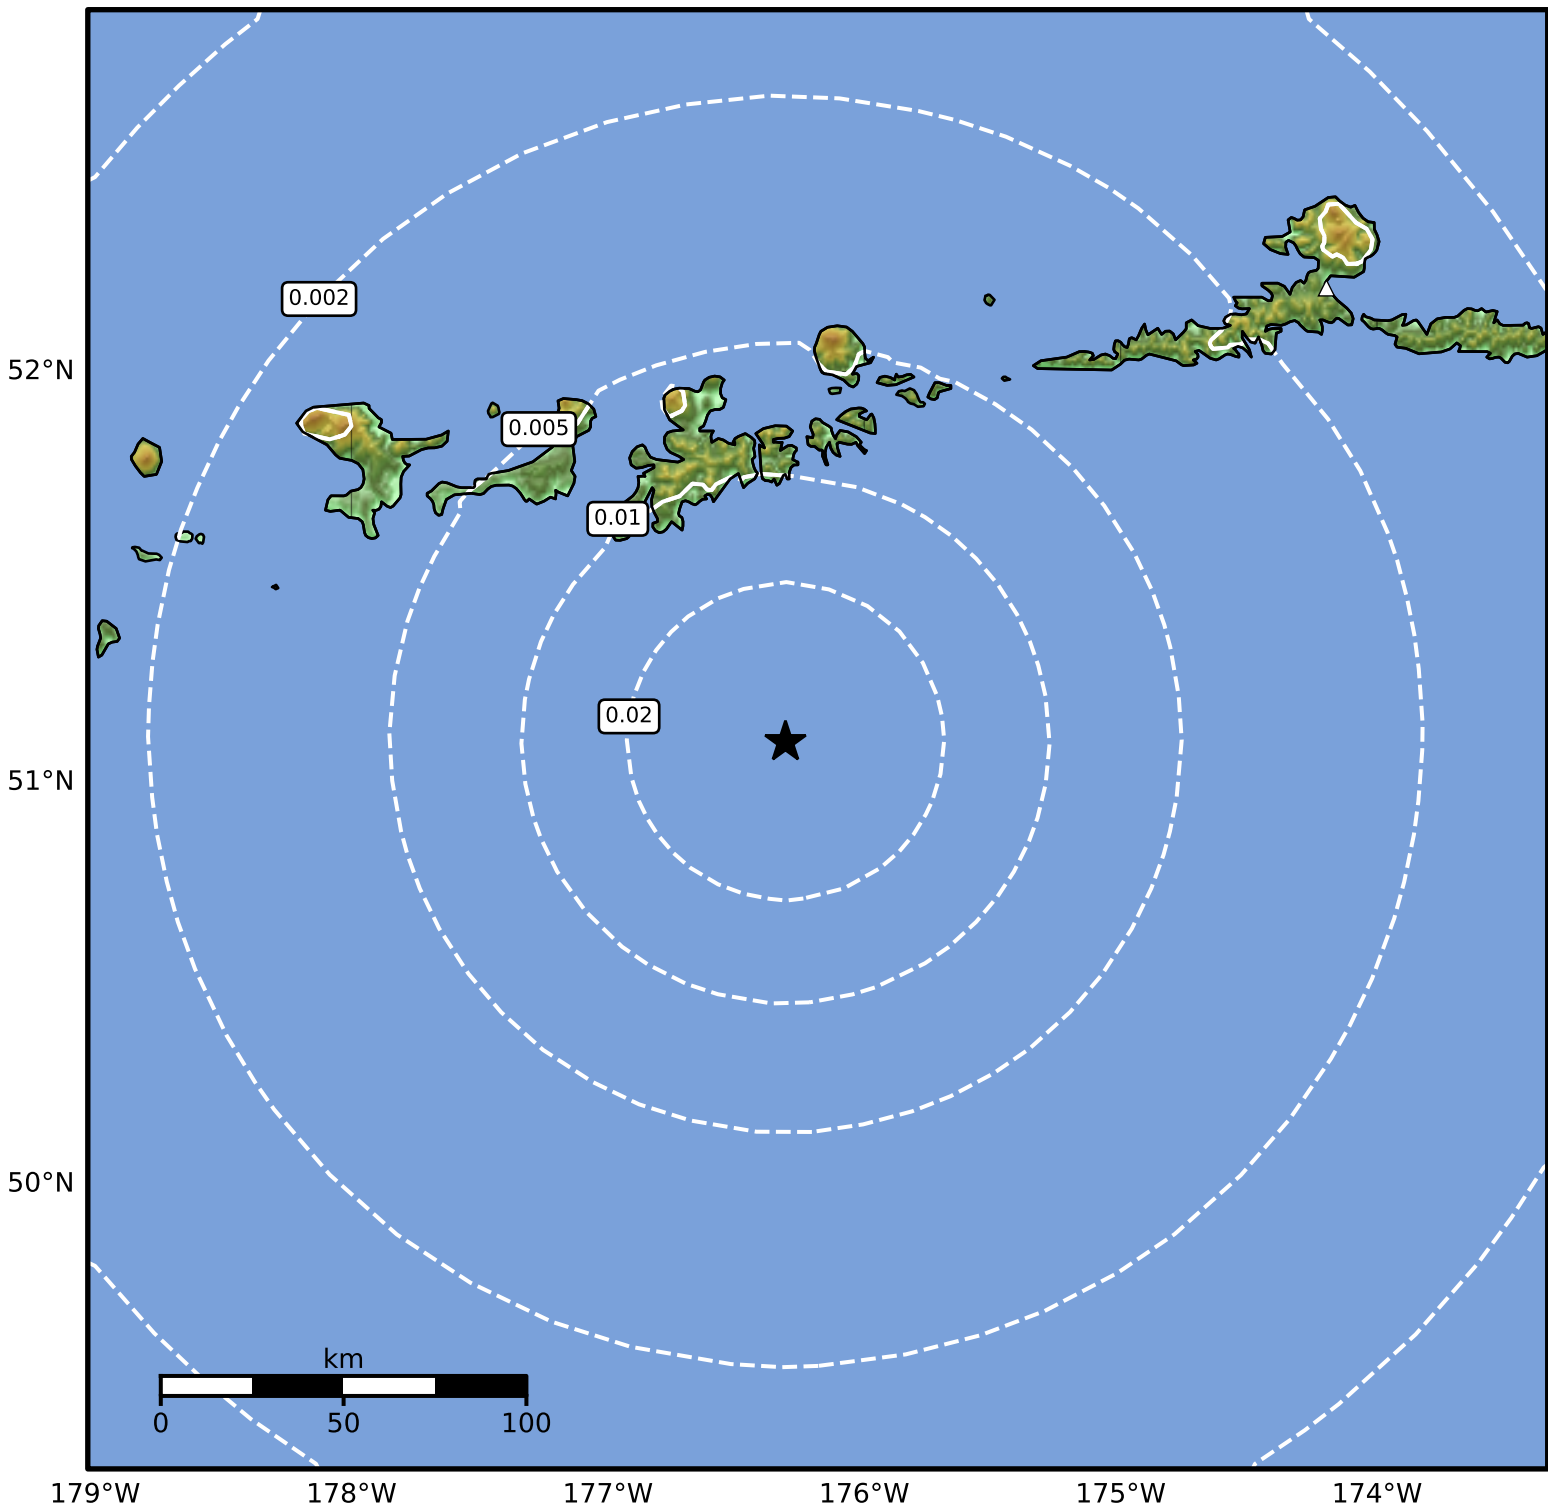

Peak Ground Velocity Map Alaska Earthquake Center
ShakeMap: 89 km (55 miles) SSE of Adak
Nov 23, 2024 06:44:26 UTC M3.7 N51.10 W176.31 Depth: 34.6km ID:ak024f2k3xen

PGV (cm/s) 0.1 0.2 0.5 1 2 5 10 20 50 100 200

Scale based on Worden et al. (2012)

Version 2: Processed 2024-11-23T17:06:33Z

△ Seismic Instrument ○ Reported Intensity

★ Epicenter