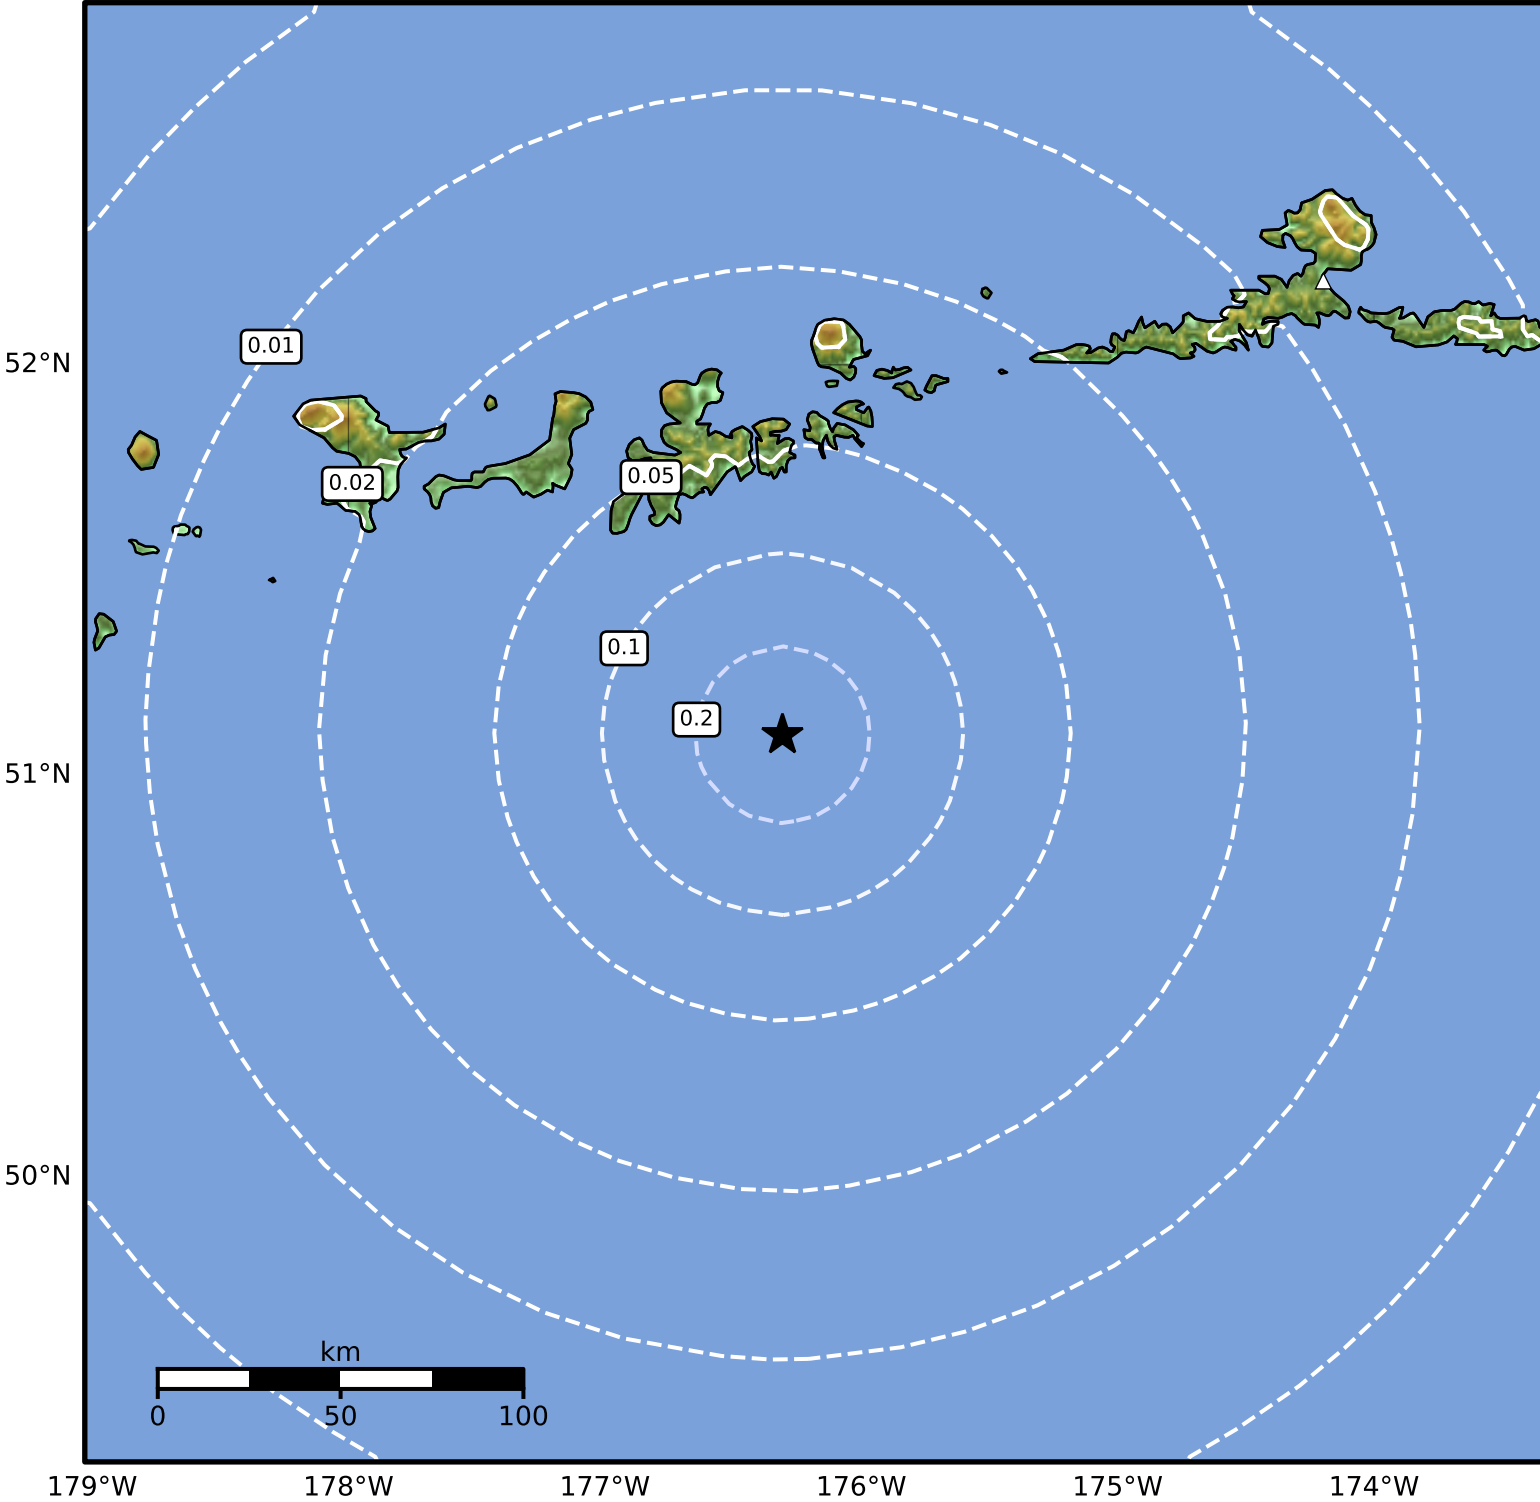

0.3 Second Peak Spectral Acceleration Map Alaska Earthquake Center
 ShakeMap: 89 km (55 miles) SSE of Adak
 Nov 23, 2024 06:44:26 UTC M3.7 N51.10 W176.31 Depth: 34.6km ID:ak024f2k3xen

SA(0.3) (%g)	0.1	0.2	0.5	1	2	5	10	20	50	100	200
--------------	-----	-----	-----	---	---	---	----	----	----	-----	-----

Scale based on Worden et al. (2012)

Version 2: Processed 2024-11-23T17:06:33Z

△ Seismic Instrument ○ Reported Intensity ★ Epicenter