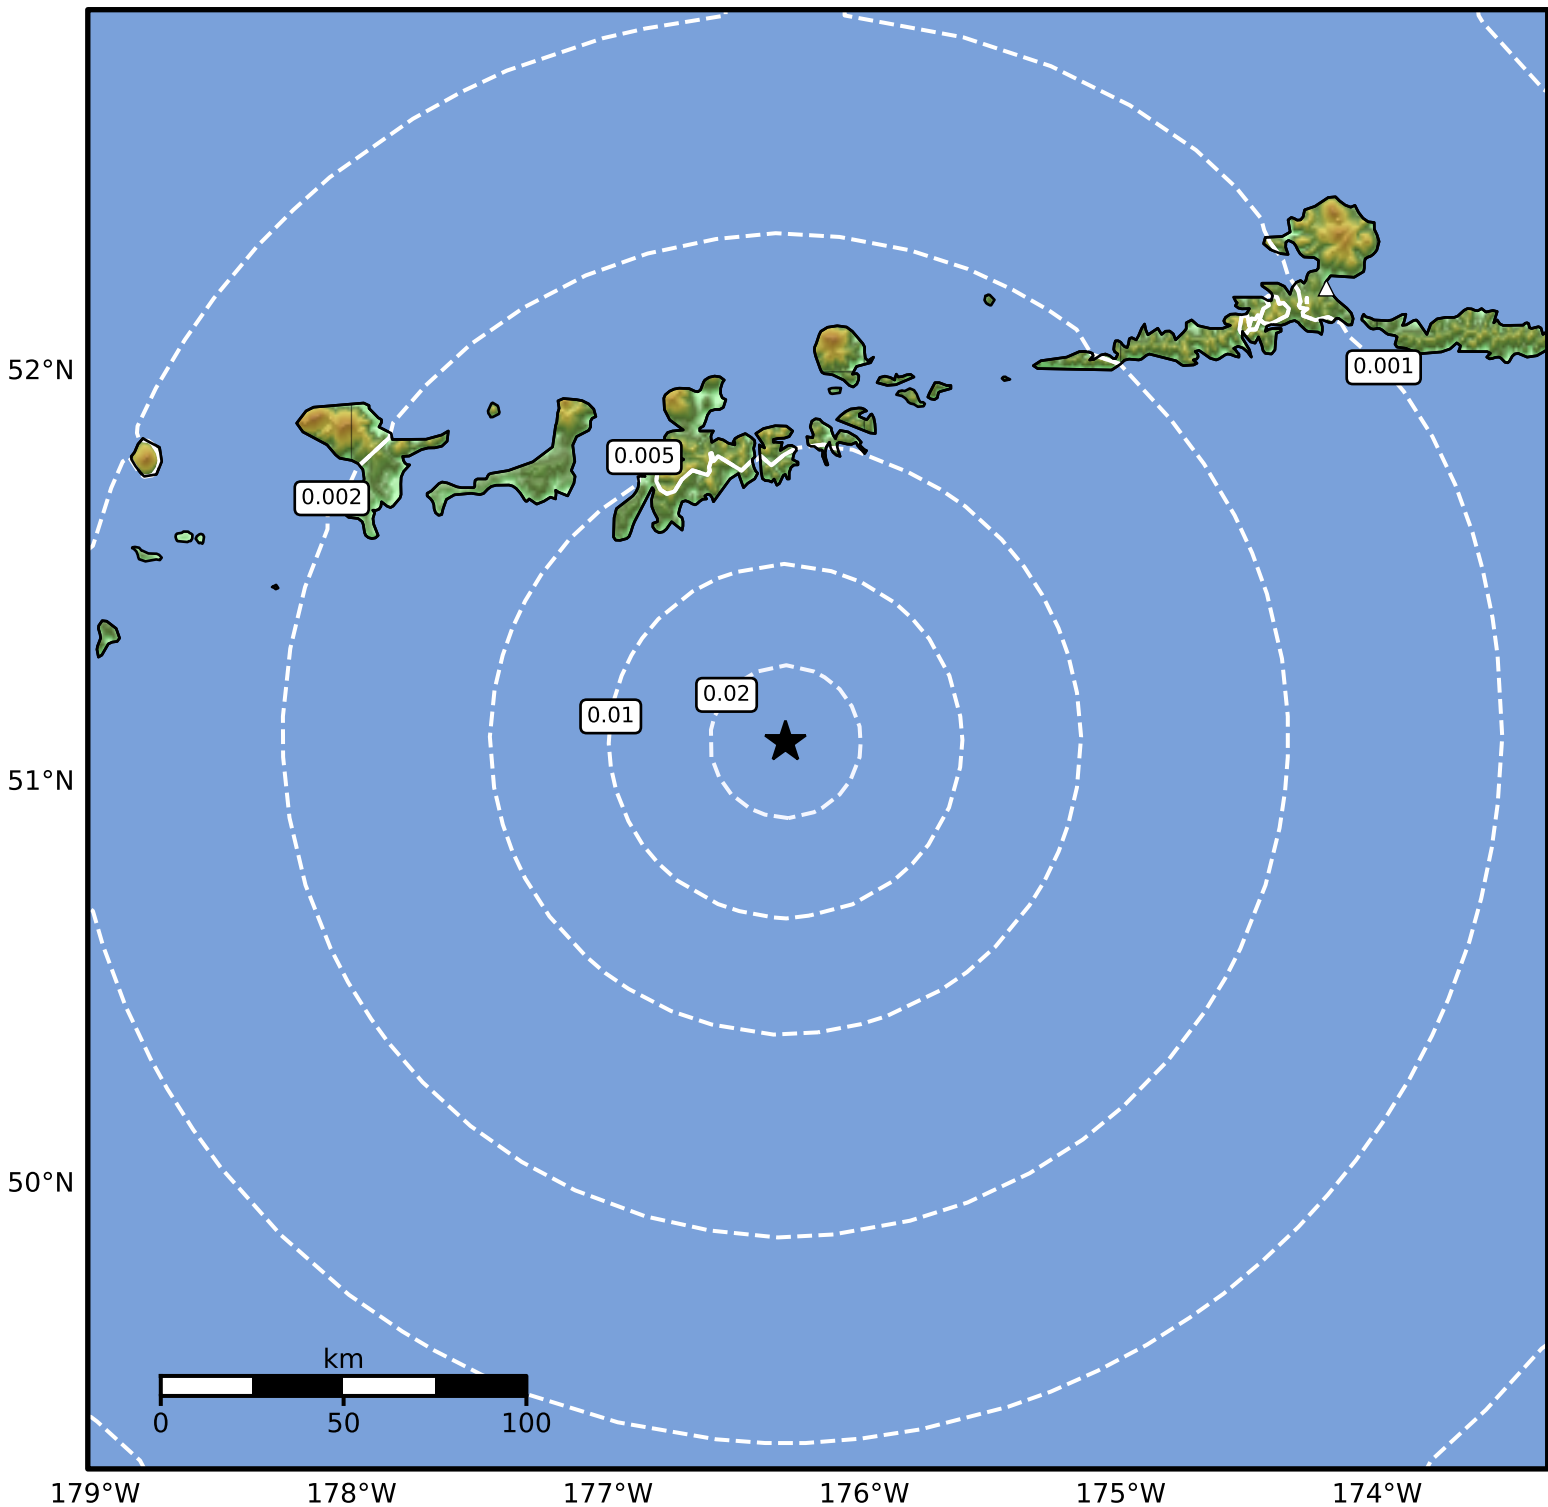

1.0 Second Peak Spectral Acceleration Map Alaska Earthquake Center  
 ShakeMap: 89 km (55 miles) SSE of Adak  
 Nov 23, 2024 06:44:26 UTC M3.7 N51.10 W176.31 Depth: 34.6km ID:ak024f2k3xen

SA(1.0) (%g)	0.1	0.2	0.5	1	2	5	10	20	50	100	200
--------------	-----	-----	-----	---	---	---	----	----	----	-----	-----

Scale based on Worden et al. (2012)

Version 2: Processed 2024-11-23T17:06:33Z

△ Seismic Instrument   ○ Reported Intensity

★ Epicenter