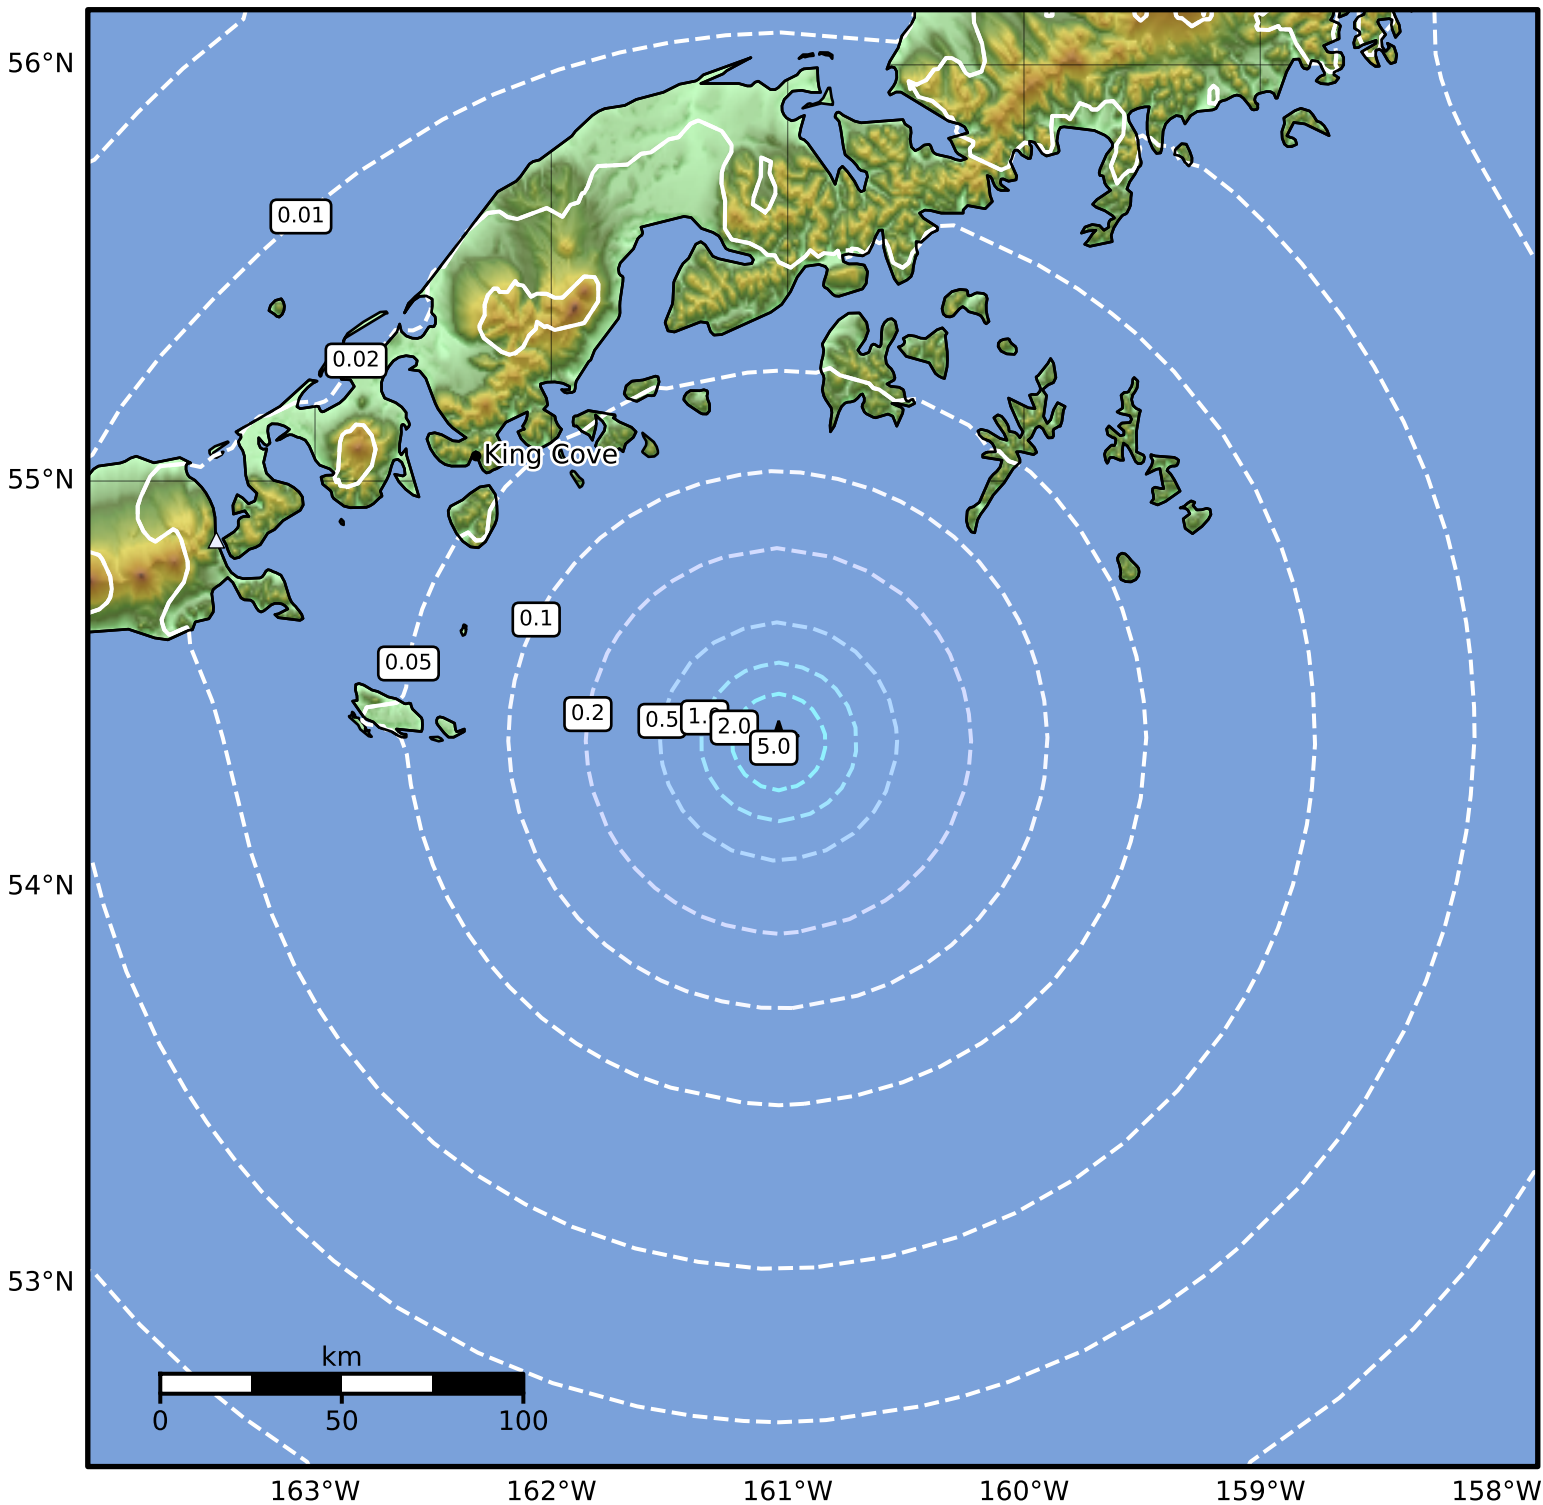

0.3 Second Peak Spectral Acceleration Map Alaska Earthquake Center
 ShakeMap: 112 km (70 miles) SE of King Cove
 Nov 23, 2024 17:39:51 UTC M4.0 N54.36 W161.04 Depth: 8.1km ID:ak024f2qmojm

SA(0.3) (%g)	0.1	0.2	0.5	1	2	5	10	20	50	100	200
---------------------	------------	------------	------------	----------	----------	----------	-----------	-----------	-----------	------------	------------

Scale based on Worden et al. (2012)

Version 2: Processed 2024-11-24T00:42:56Z

△ Seismic Instrument ○ Reported Intensity

★ Epicenter