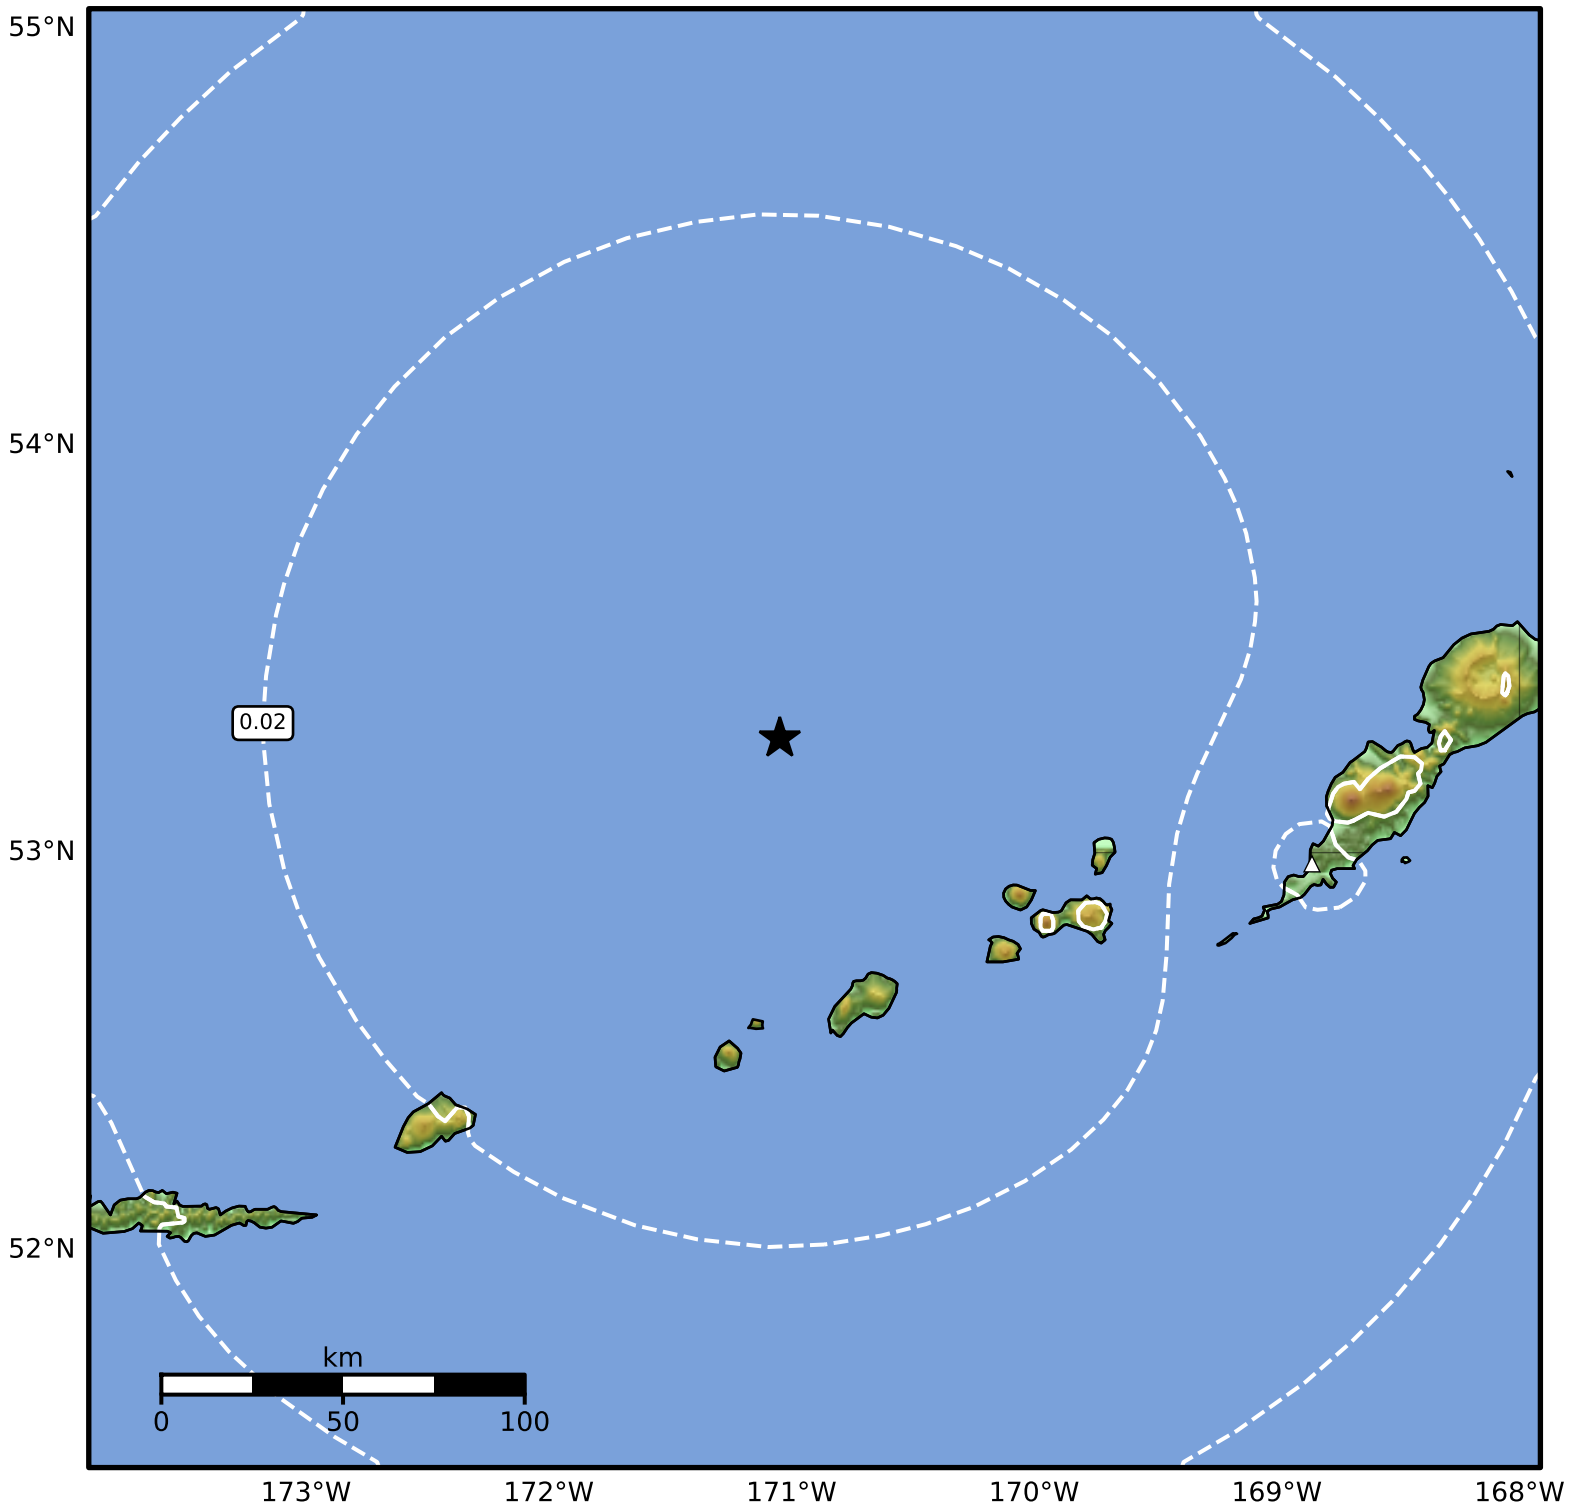

0.3 Second Peak Spectral Acceleration Map Alaska Earthquake Center
 ShakeMap: 122 km (76 miles) NNE of Amukta Pass
 Nov 24, 2024 16:43:37 UTC M3.7 N53.28 W171.05 Depth: 191.5km ID:ak024f4dlewu

SA(0.3) (%g)	0.1	0.2	0.5	1	2	5	10	20	50	100	200
--------------	-----	-----	-----	---	---	---	----	----	----	-----	-----

Scale based on Worden et al. (2012)

Version 1: Processed 2024-11-24T17:47:09Z

△ Seismic Instrument ○ Reported Intensity

★ Epicenter