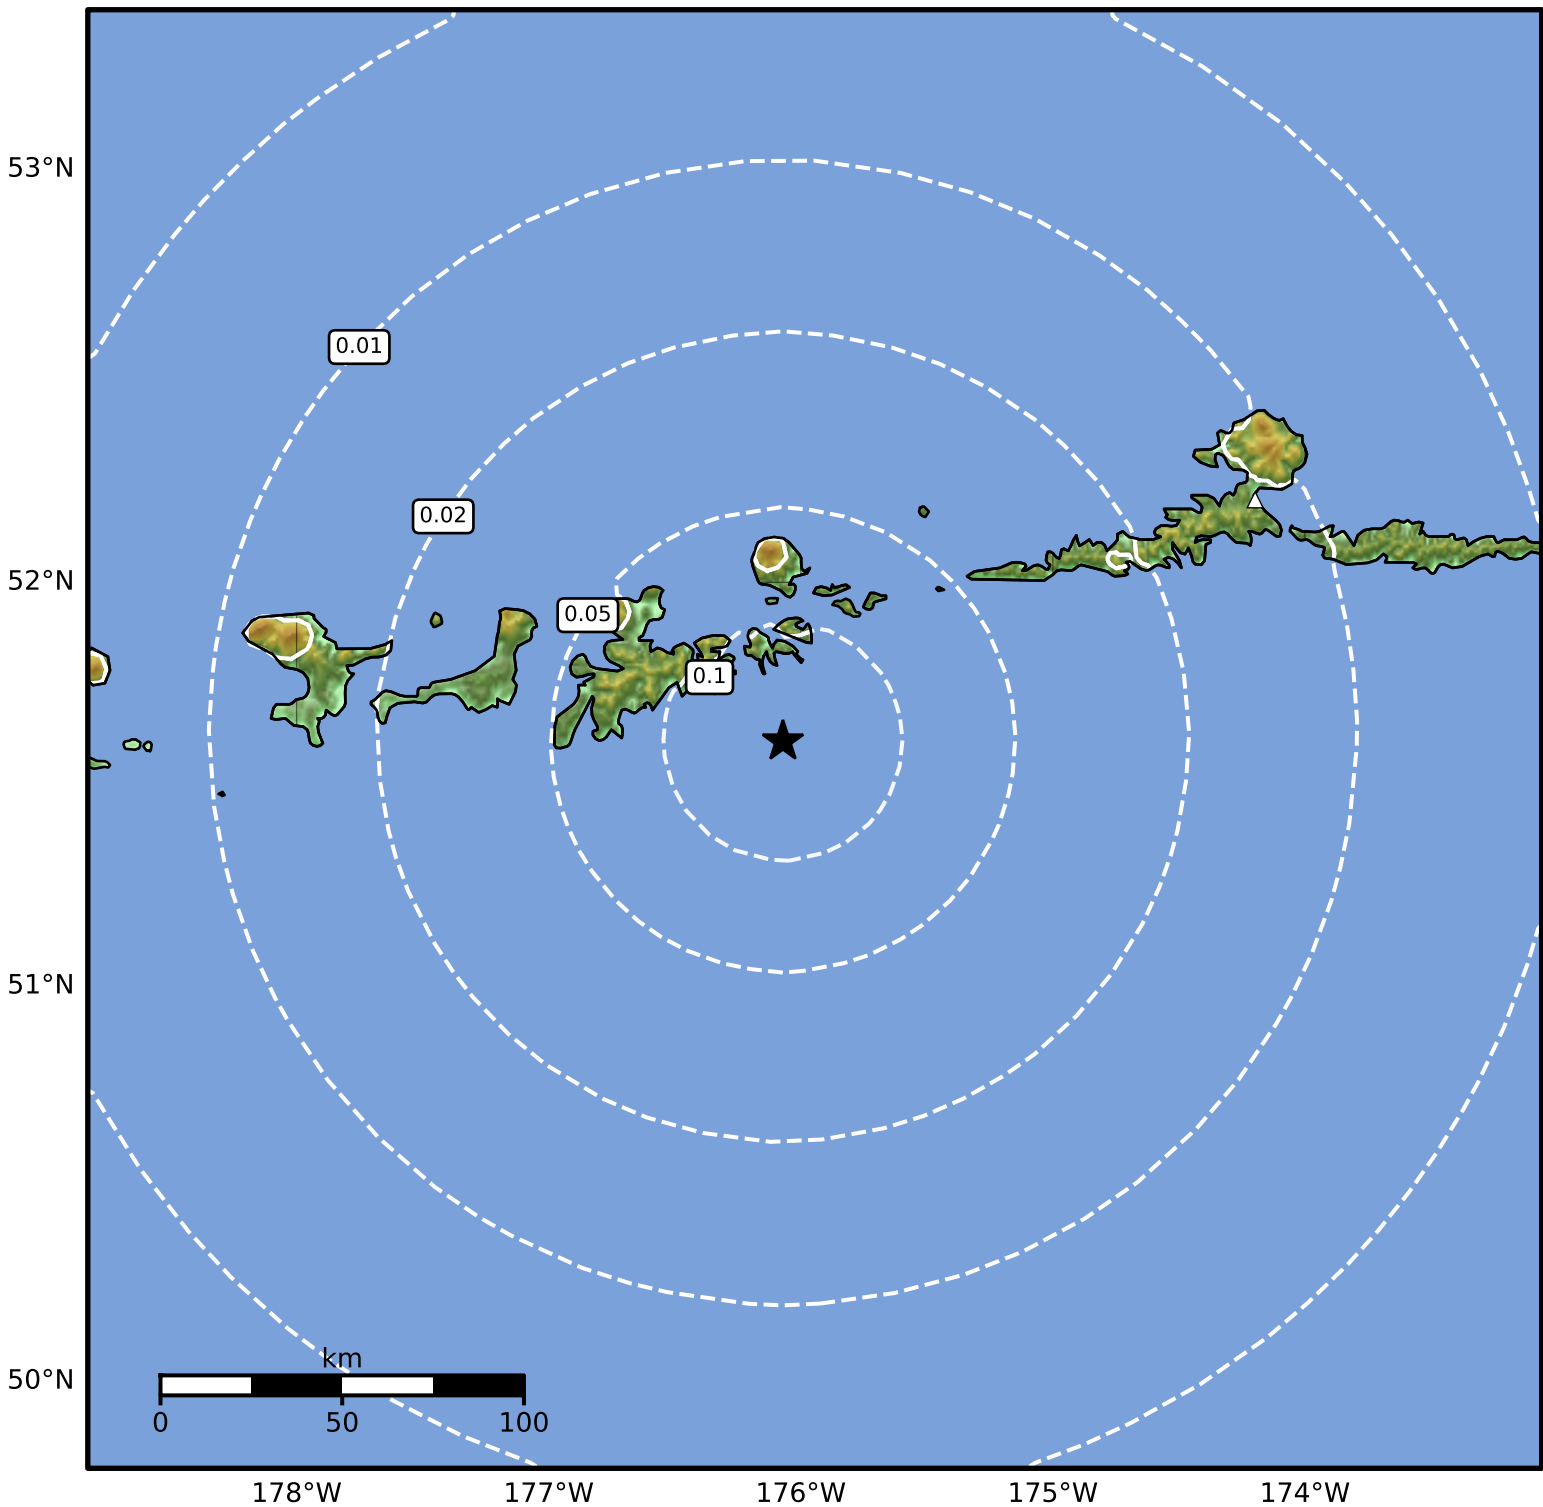

0.3 Second Peak Spectral Acceleration Map Alaska Earthquake Center
 ShakeMap: 50 km (31 miles) SE of Adak
 Dec 01, 2024 16:55:23 UTC M3.6 N51.61 W176.07 Depth: 46.0km ID:ak024ffyfdtb

SA(0.3) (%g)	0.1	0.2	0.5	1	2	5	10	20	50	100	200
--------------	-----	-----	-----	---	---	---	----	----	----	-----	-----

Scale based on Worden et al. (2012)

Version 2: Processed 2024-12-01T20:08:00Z

△ Seismic Instrument ○ Reported Intensity

★ Epicenter