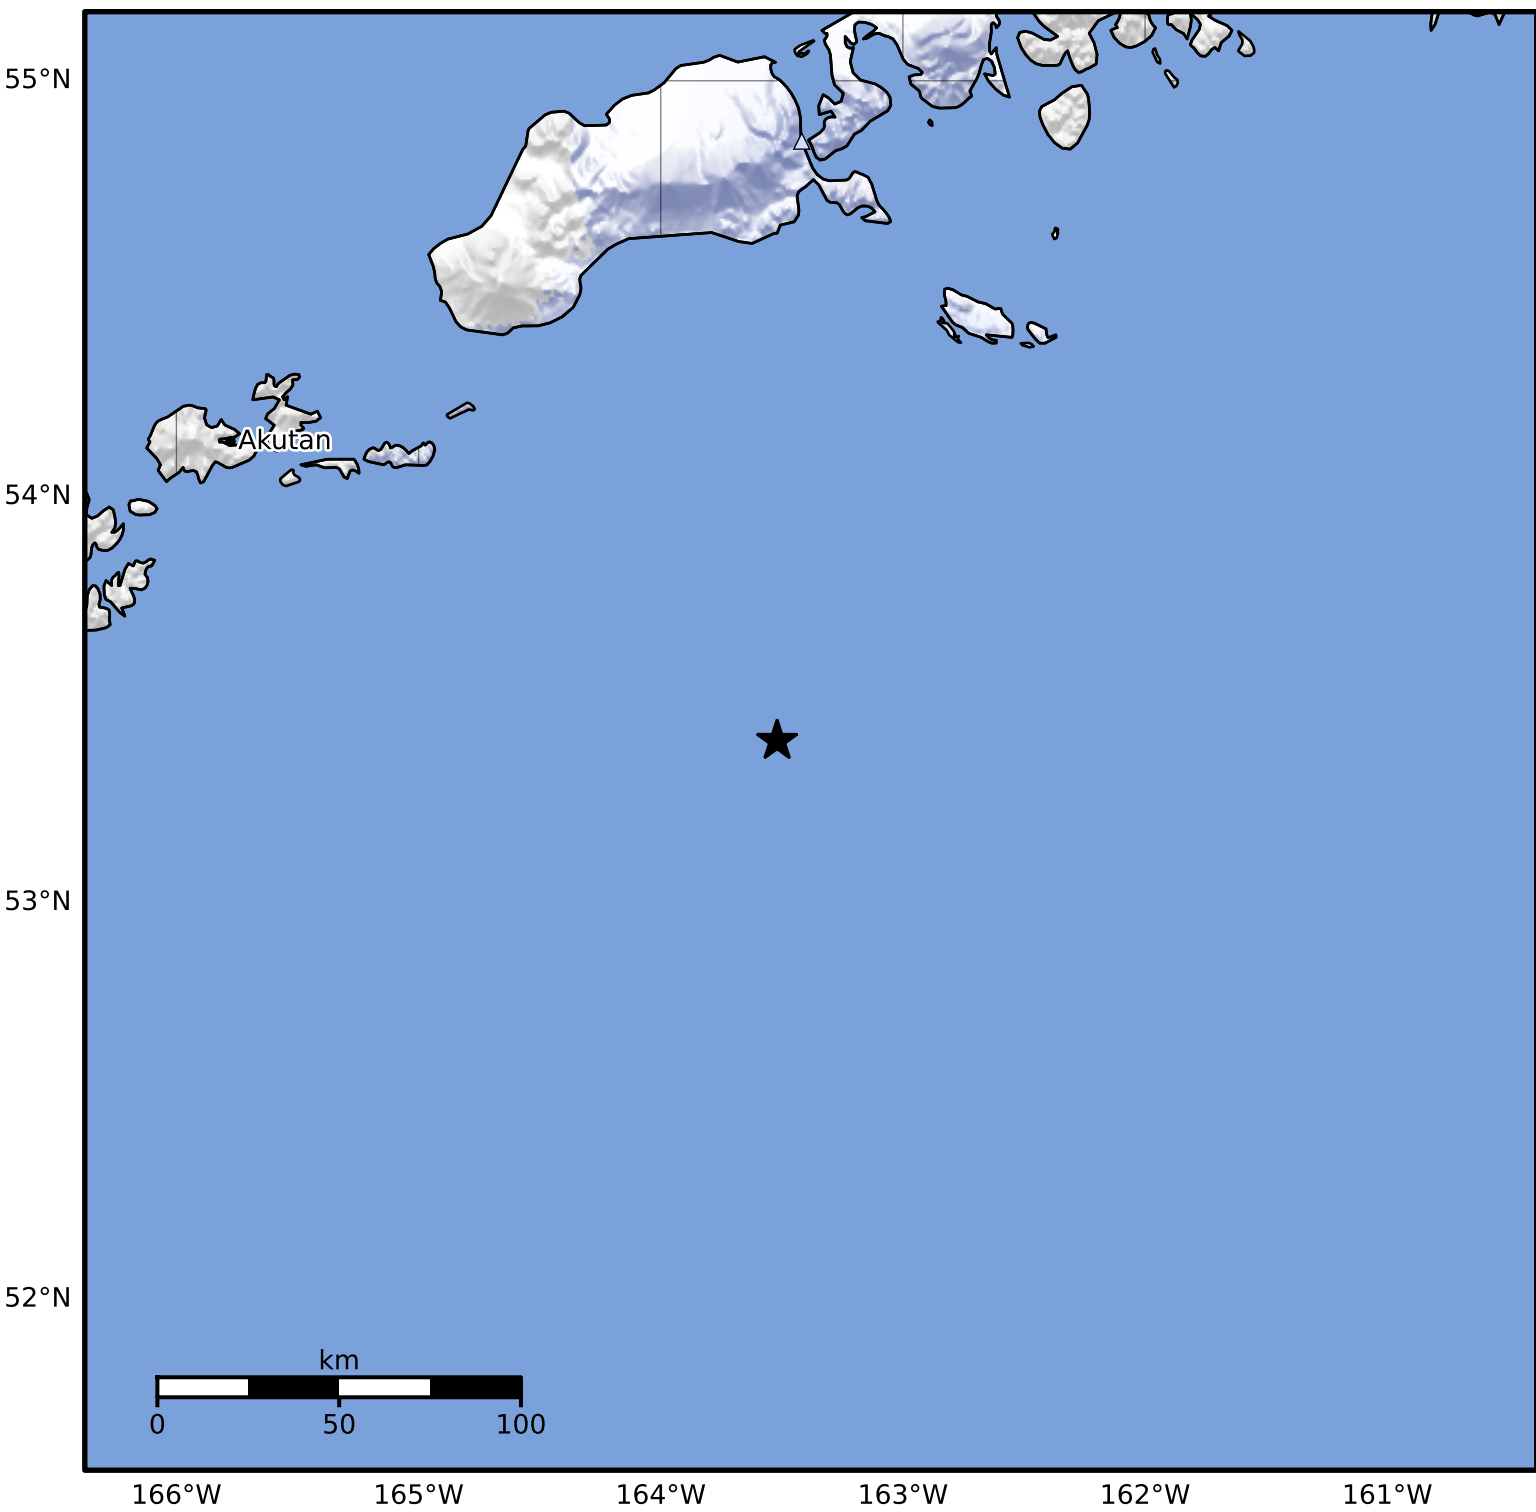

Macroseismic Intensity Map Alaska Earthquake Center
 ShakeMap: 161 km (100 miles) S of False Pass
 Dec 01, 2024 22:26:36 UTC M4.1 N53.40 W163.52 Depth: 18.2km ID:ak024fg1tsep

SHAKING	Not felt	Weak	Light	Moderate	Strong	Very strong	Severe	Violent	Extreme
DAMAGE	None	None	None	Very light	Light	Moderate	Moderate/heavy	Heavy	Very heavy
PGA(%g)	<0.0464	0.297	2.76	6.2	11.5	21.5	40.1	74.7	>139
PGV(cm/s)	<0.0215	0.135	1.41	4.65	9.64	20	41.4	85.8	>178
INTENSITY	I	II-III	IV	V	VI	VII	VIII	IX	X+

Scale based on Worden et al. (2012) Version 2: Processed 2024-12-02T05:40:38Z
 △ Seismic Instrument ○ Reported Intensity ★ Epicenter