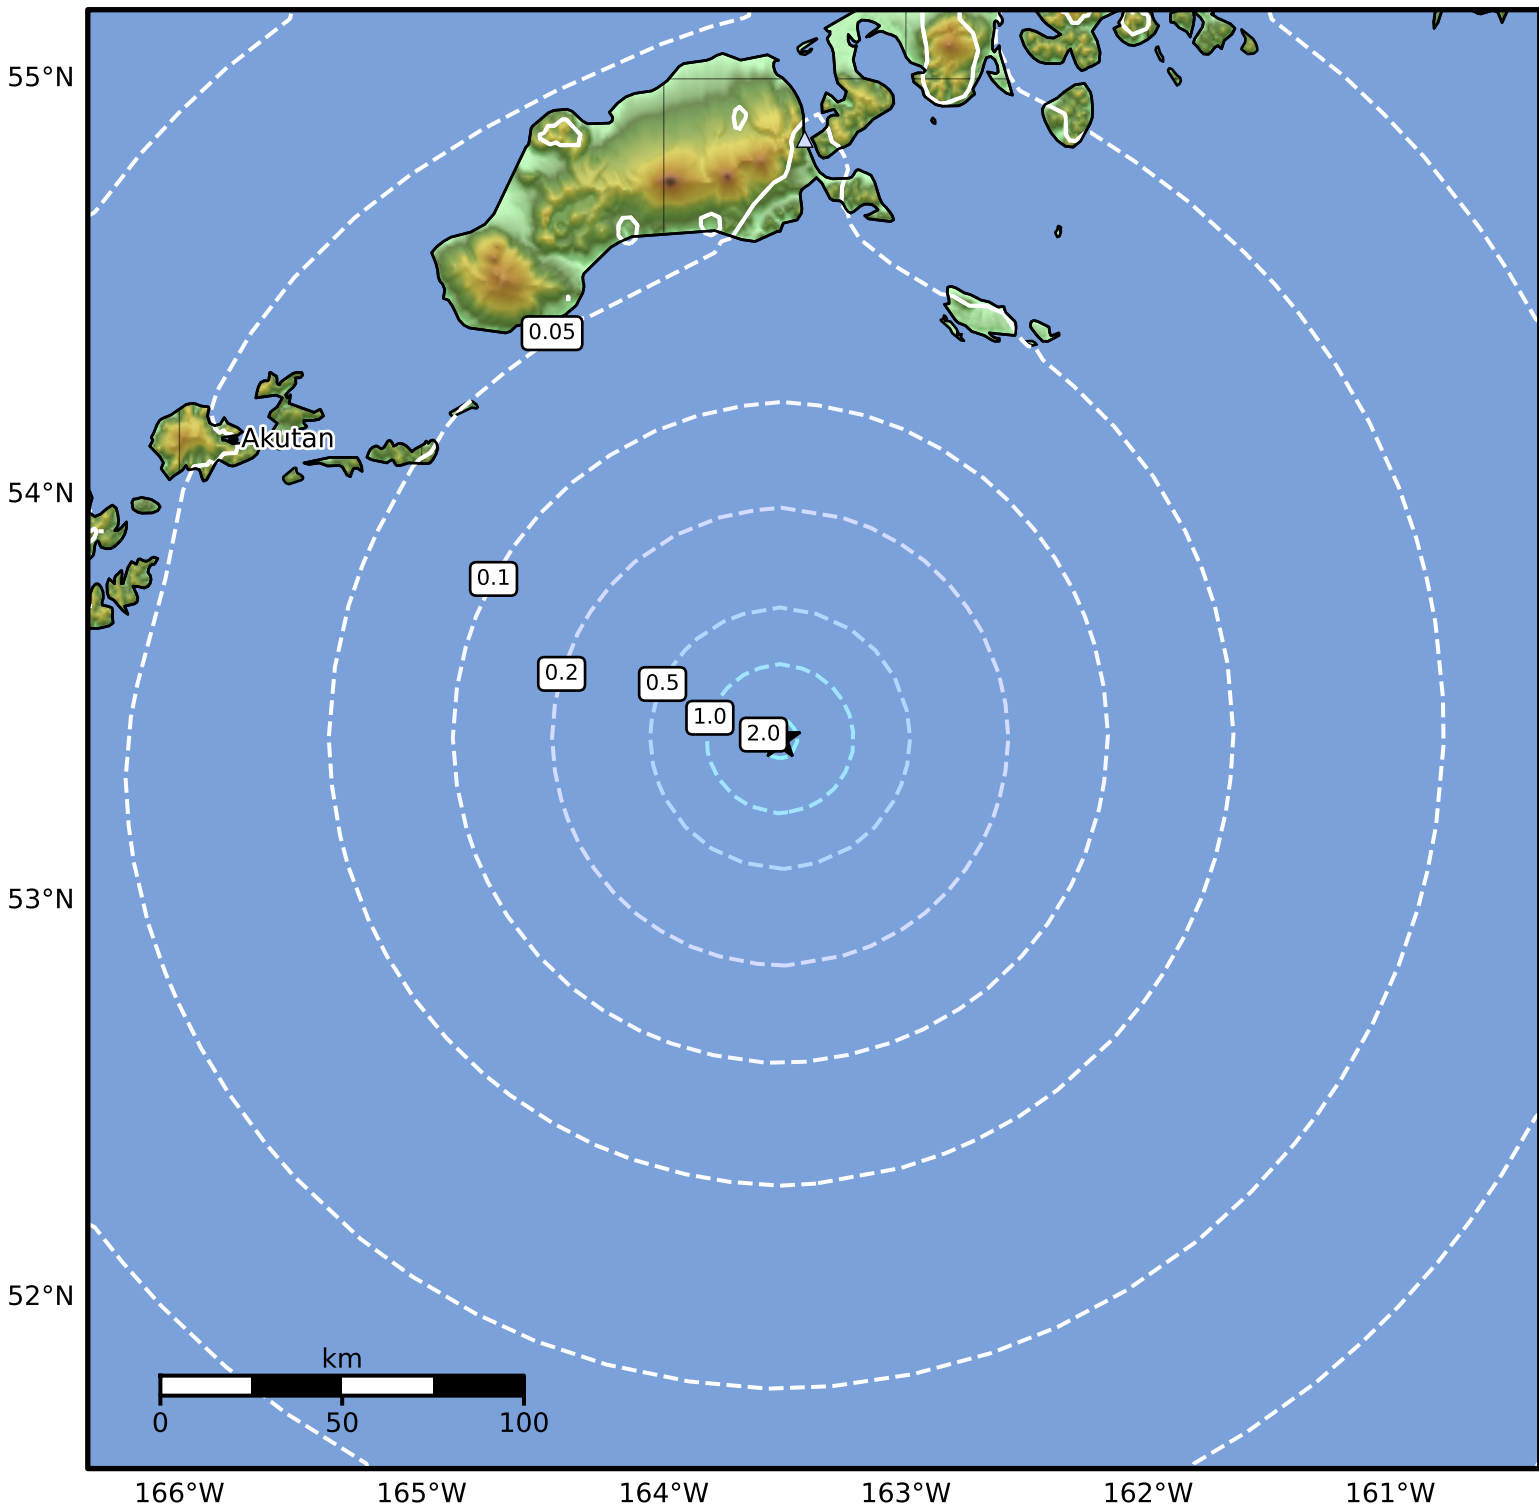

0.3 Second Peak Spectral Acceleration Map Alaska Earthquake Center  
 ShakeMap: 161 km (100 miles) S of False Pass  
 Dec 01, 2024 22:26:36 UTC M4.1 N53.40 W163.52 Depth: 18.2km ID:ak024fg1tsep

<b>SA(0.3) (%g)</b>	<b>0.1</b>	<b>0.2</b>	<b>0.5</b>	<b>1</b>	<b>2</b>	<b>5</b>	<b>10</b>	<b>20</b>	<b>50</b>	<b>100</b>	<b>200</b>
---------------------	------------	------------	------------	----------	----------	----------	-----------	-----------	-----------	------------	------------

Scale based on Worden et al. (2012)

Version 2: Processed 2024-12-02T05:40:38Z

△ Seismic Instrument    ○ Reported Intensity

★ Epicenter