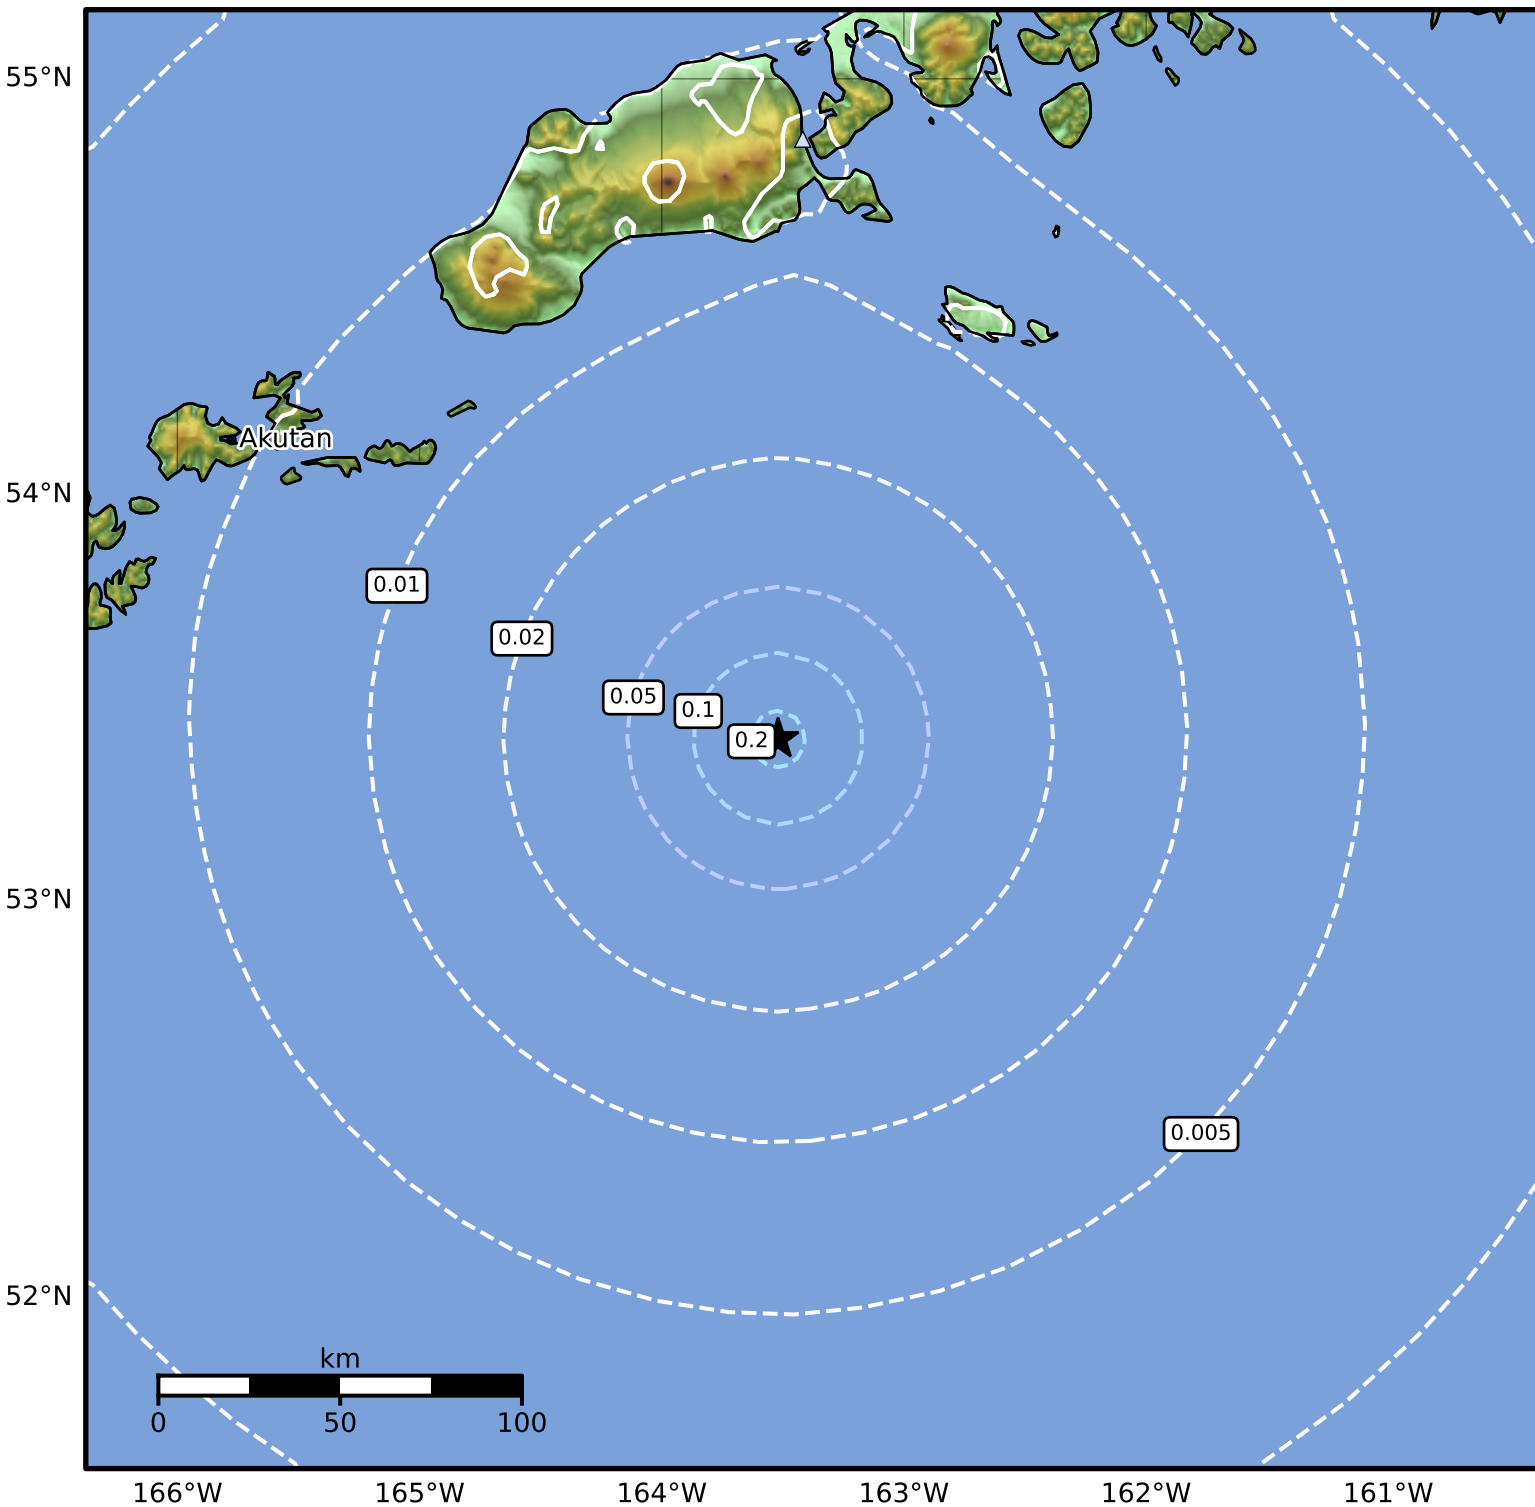

1.0 Second Peak Spectral Acceleration Map Alaska Earthquake Center  
ShakeMap: 161 km (100 miles) S of False Pass  
Dec 01, 2024 22:26:36 UTC M4.1 N53.40 W163.52 Depth: 18.2km ID:ak024fg1tsep

<b>SA(1.0) (%g)</b>	<b>0.1</b>	<b>0.2</b>	<b>0.5</b>	<b>1</b>	<b>2</b>	<b>5</b>	<b>10</b>	<b>20</b>	<b>50</b>	<b>100</b>	<b>200</b>
---------------------	------------	------------	------------	----------	----------	----------	-----------	-----------	-----------	------------	------------

Scale based on Worden et al. (2012)

Version 2: Processed 2024-12-02T05:40:38Z

△ Seismic Instrument ○ Reported Intensity

★ Epicenter