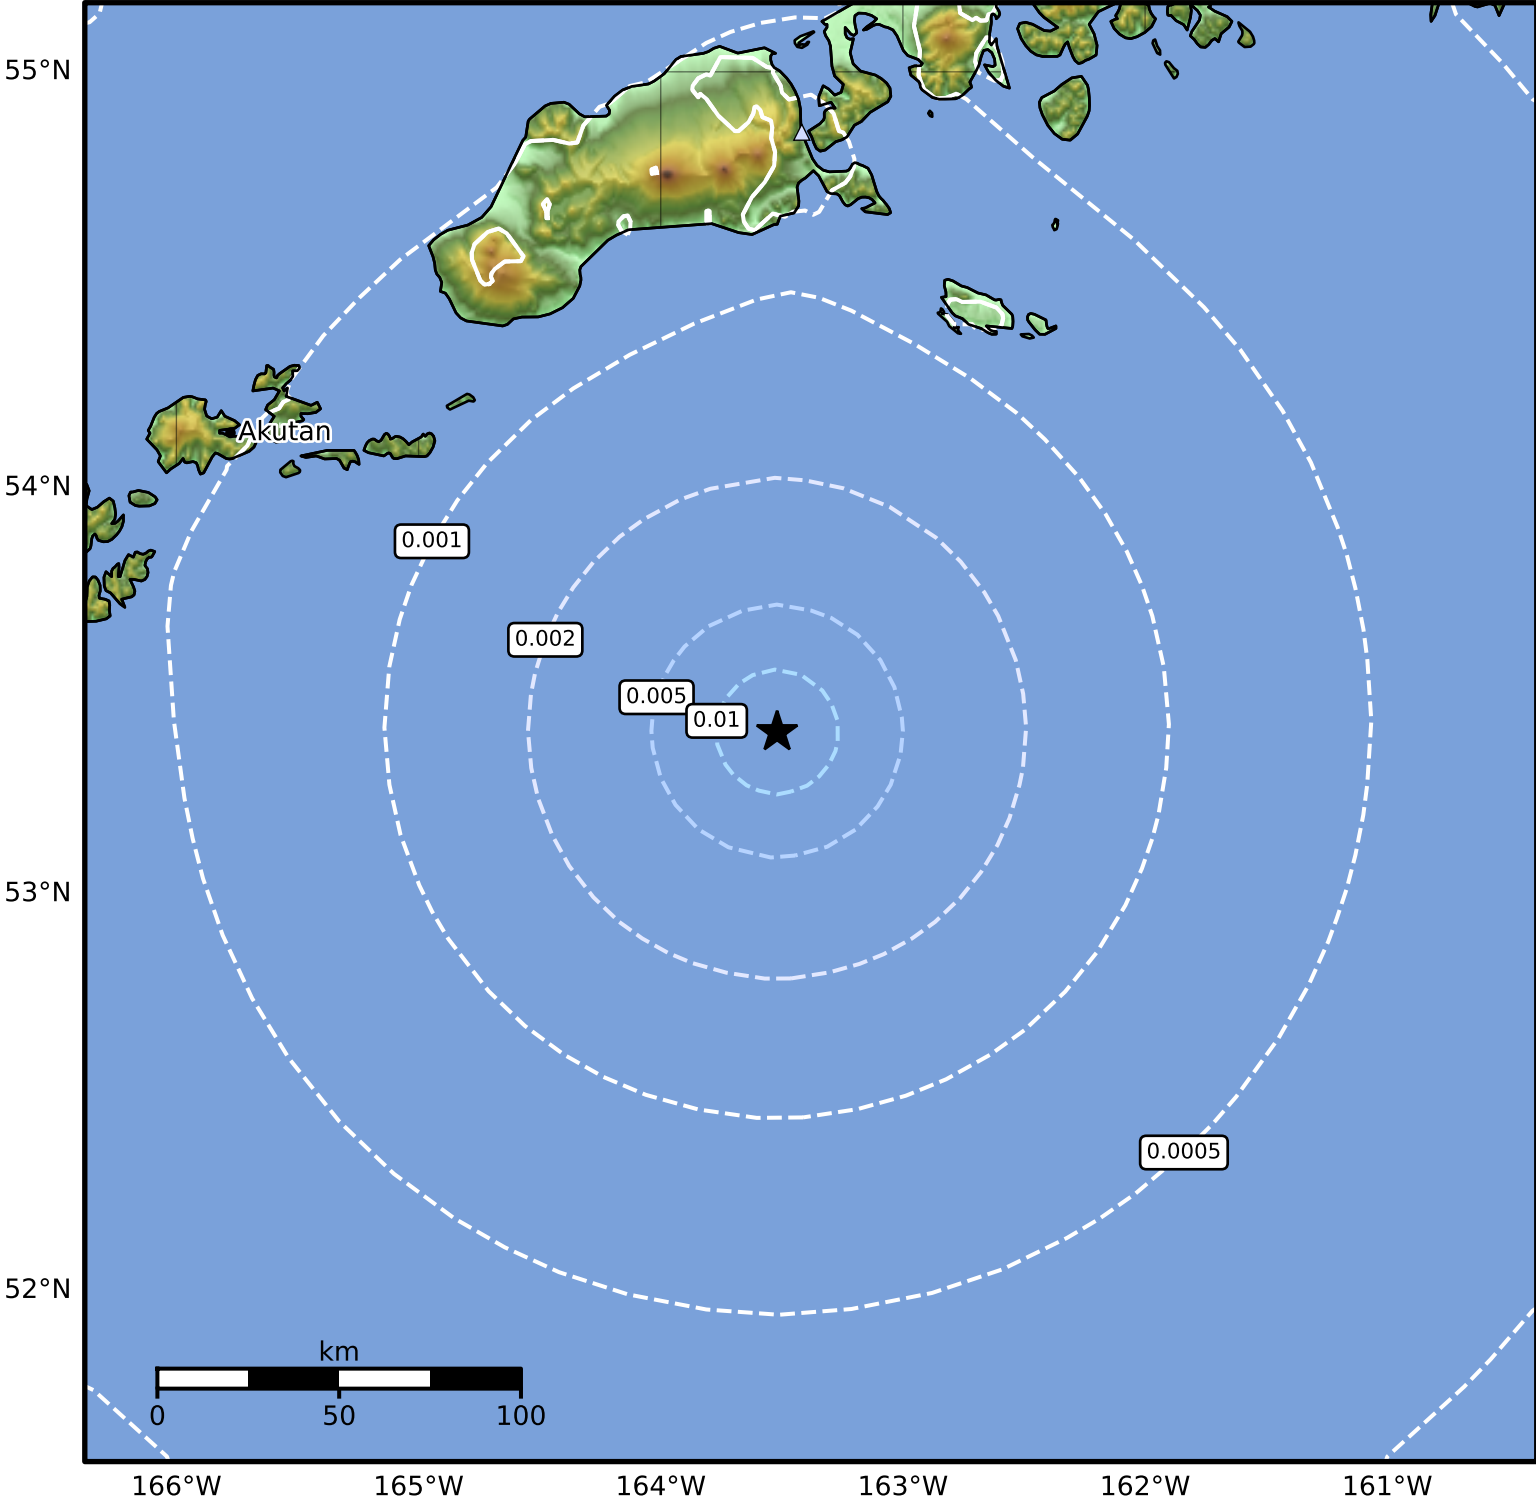

3.0 Second Peak Spectral Acceleration Map Alaska Earthquake Center
 ShakeMap: 161 km (100 miles) S of False Pass
 Dec 01, 2024 22:26:36 UTC M4.1 N53.40 W163.52 Depth: 18.2km ID:ak024fg1tsep

SA(3.0) (%g)	0.1	0.2	0.5	1	2	5	10	20	50

Scale based on Worden et al. (2012)

Version 2: Processed 2024-12-02T05:40:38Z

△ Seismic Instrument ○ Reported Intensity

★ Epicenter