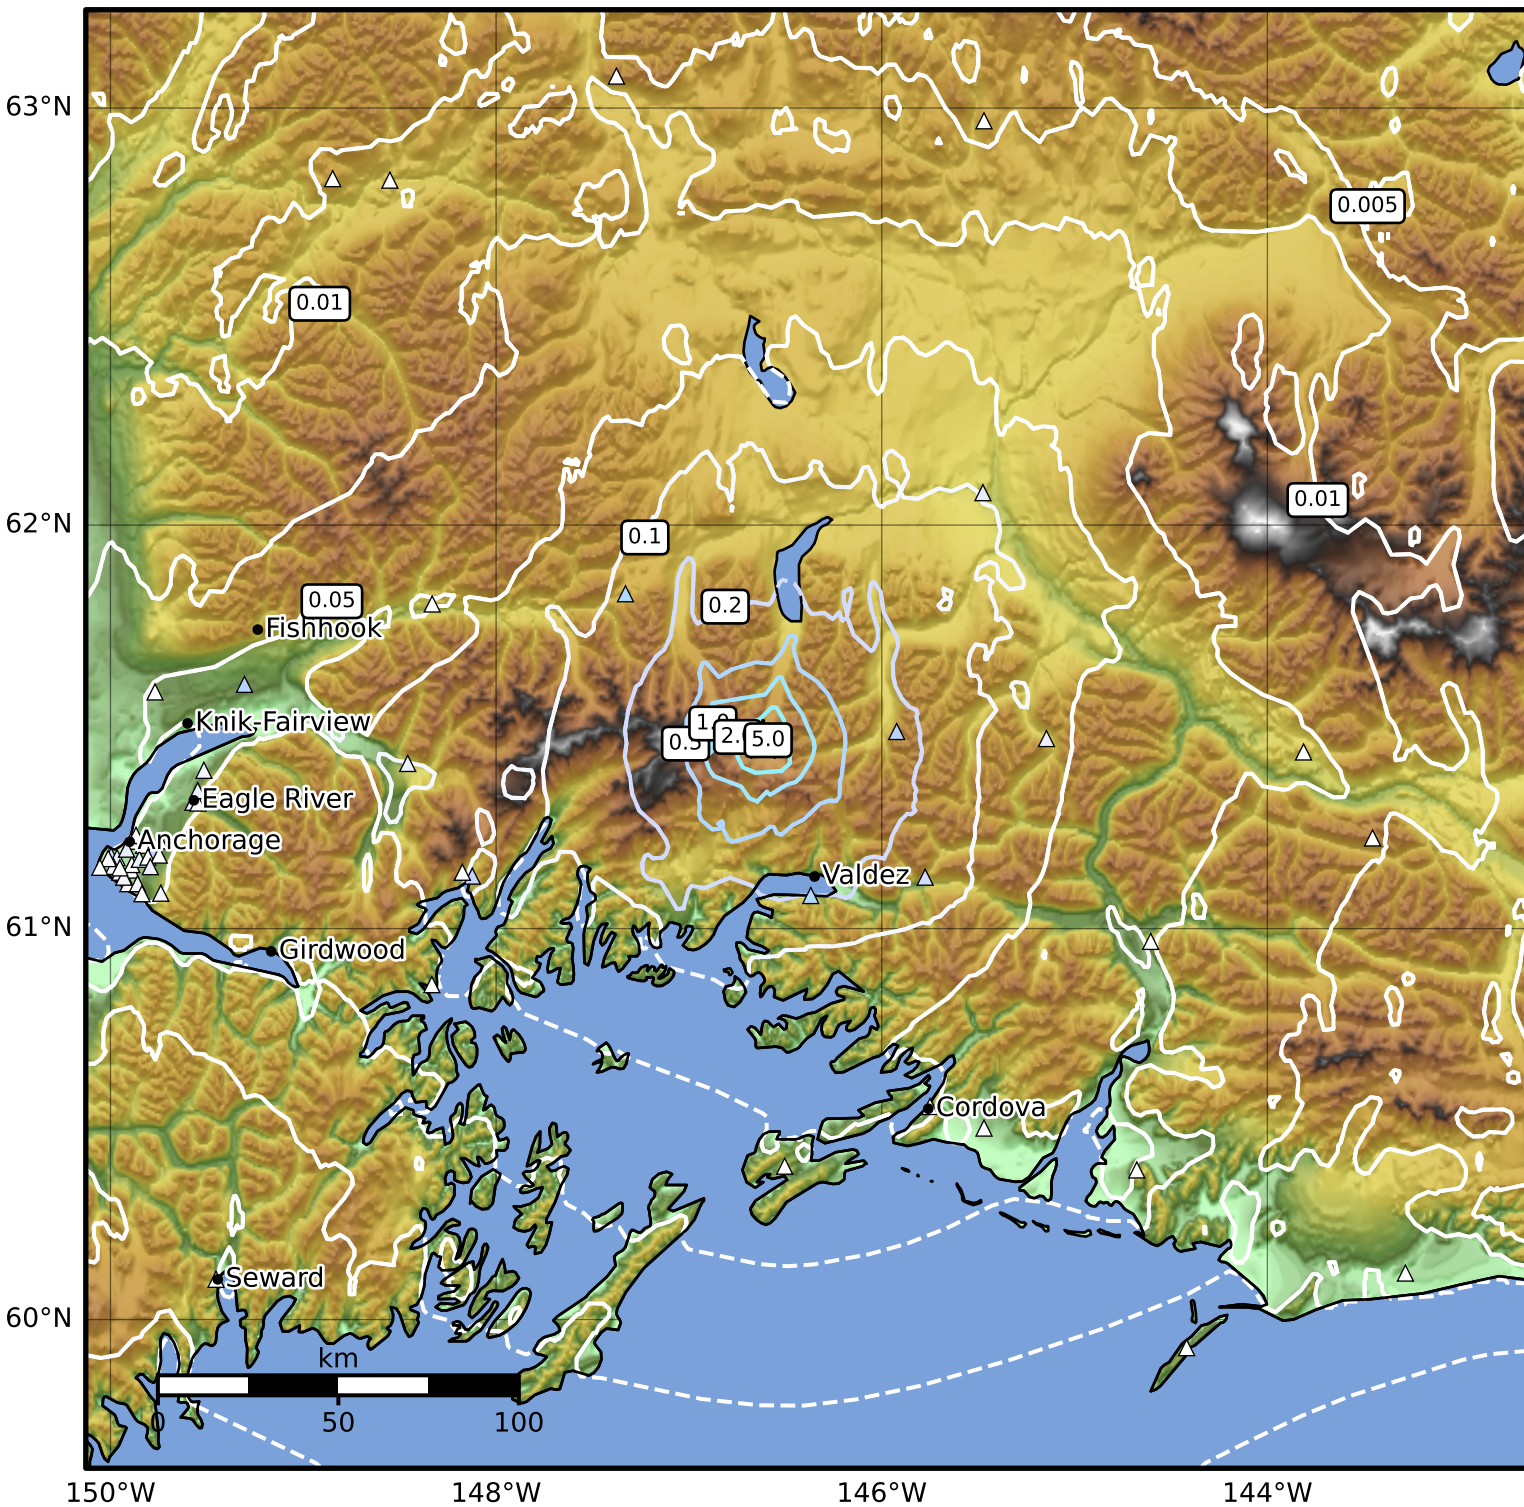

0.3 Second Peak Spectral Acceleration Map Alaska Earthquake Center
 ShakeMap: 41 km (25 miles) NNW of Valdez
 Dec 02, 2024 13:14:08 UTC M3.7 N61.47 W146.62 Depth: 7.5km ID:ak024fhjxlyu

SA(0.3) (%g)	0.1	0.2	0.5	1	2	5	10	20	50	100	200
--------------	-----	-----	-----	---	---	---	----	----	----	-----	-----

Scale based on Worden et al. (2012)

Version 2: Processed 2024-12-02T13:38:56Z

△ Seismic Instrument ○ Reported Intensity

★ Epicenter