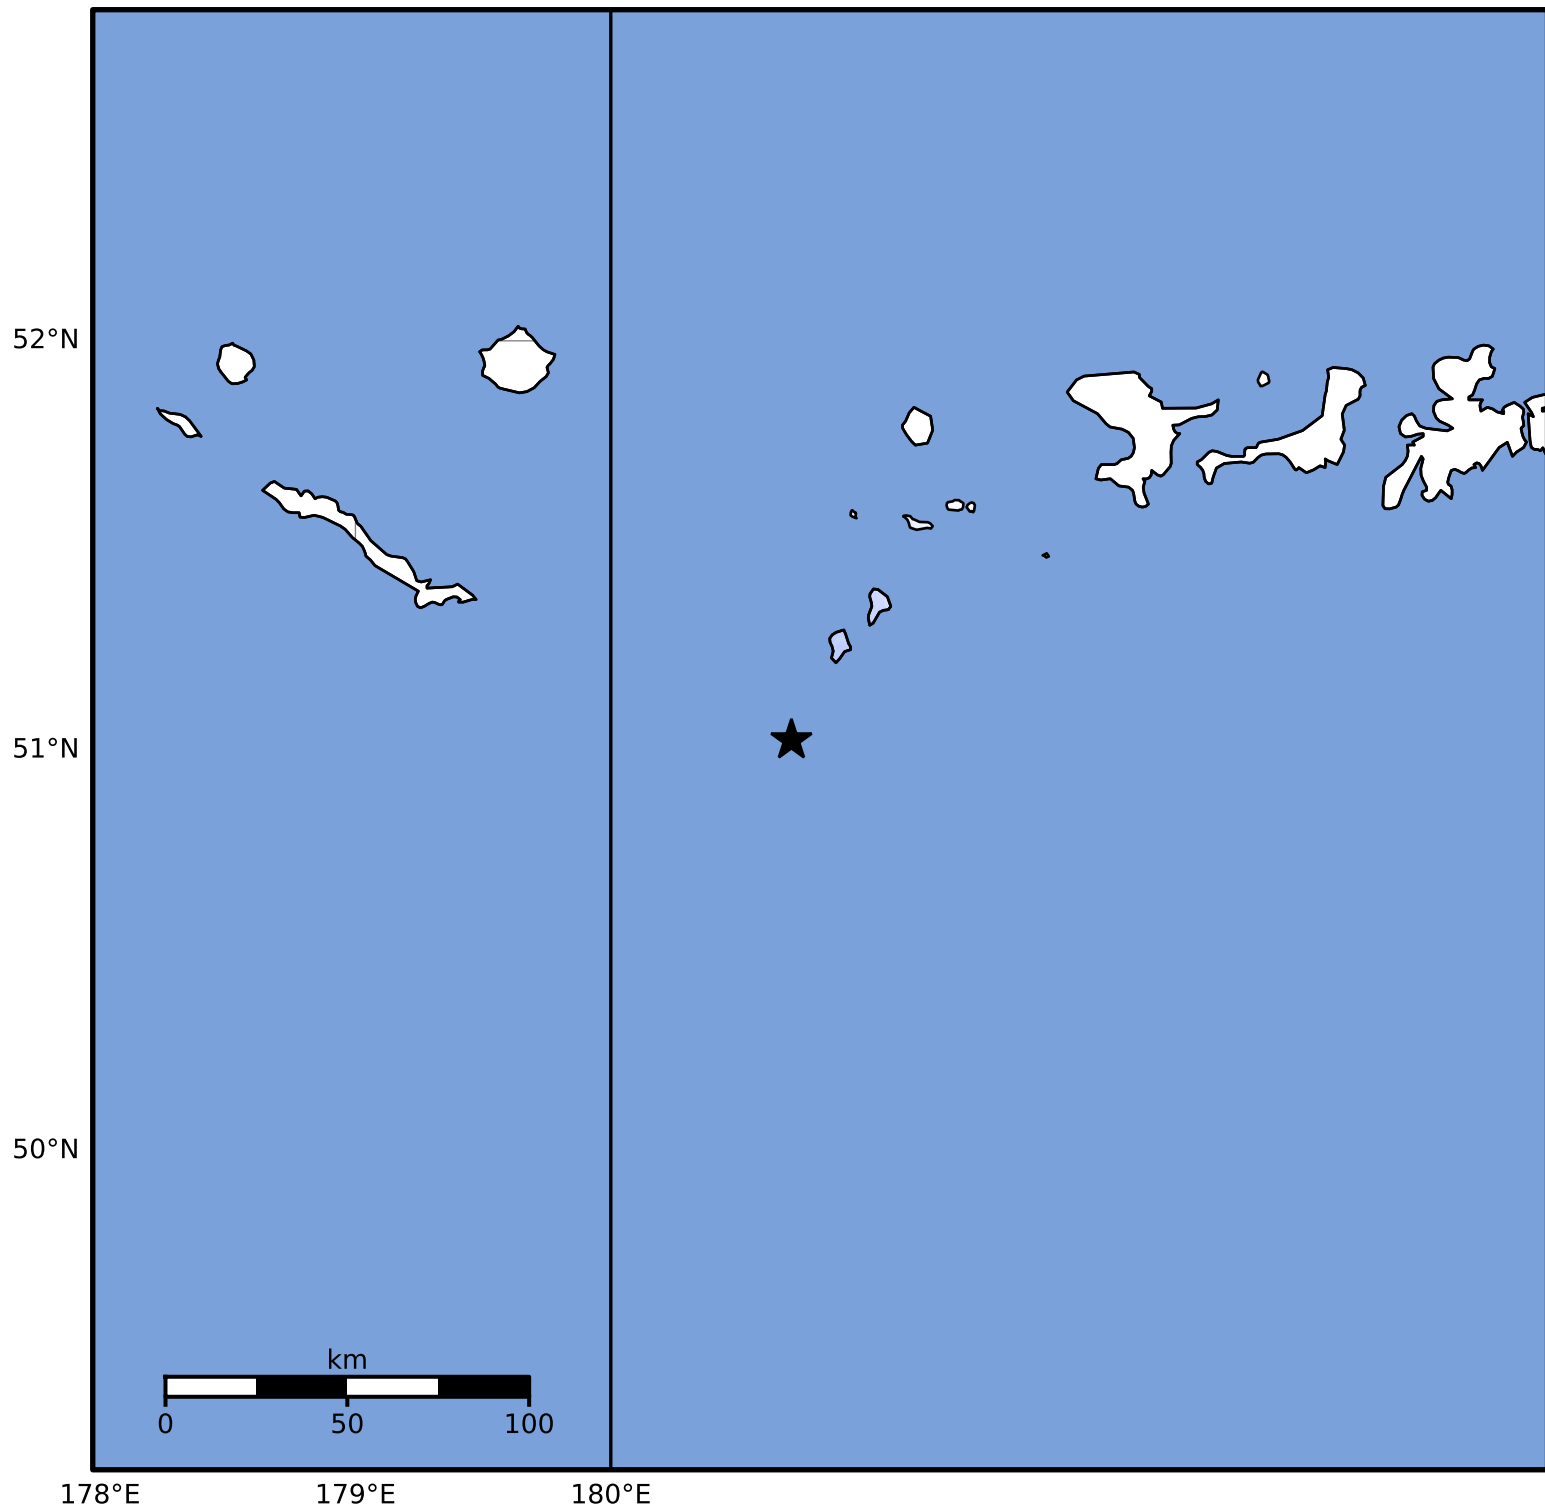

Macroseismic Intensity Map Alaska Earthquake Center
 ShakeMap: 131 km (81 miles) ESE of Amchitka
 Dec 03, 2024 19:03:34 UTC M3.7 N51.02 W179.29 Depth: 25.8km ID:ak024fjaz909

SHAKING	Not felt	Weak	Light	Moderate	Strong	Very strong	Severe	Violent	Extreme
DAMAGE	None	None	None	Very light	Light	Moderate	Moderate/heavy	Heavy	Very heavy
PGA(%g)	<0.0464	0.297	2.76	6.2	11.5	21.5	40.1	74.7	>139
PGV(cm/s)	<0.0215	0.135	1.41	4.65	9.64	20	41.4	85.8	>178
INTENSITY	I	II-III	IV	V	VI	VII	VIII	IX	X+

Scale based on Worden et al. (2012)

Version 2: Processed 2024-12-03T22:11:45Z

△ Seismic Instrument ○ Reported Intensity

★ Epicenter