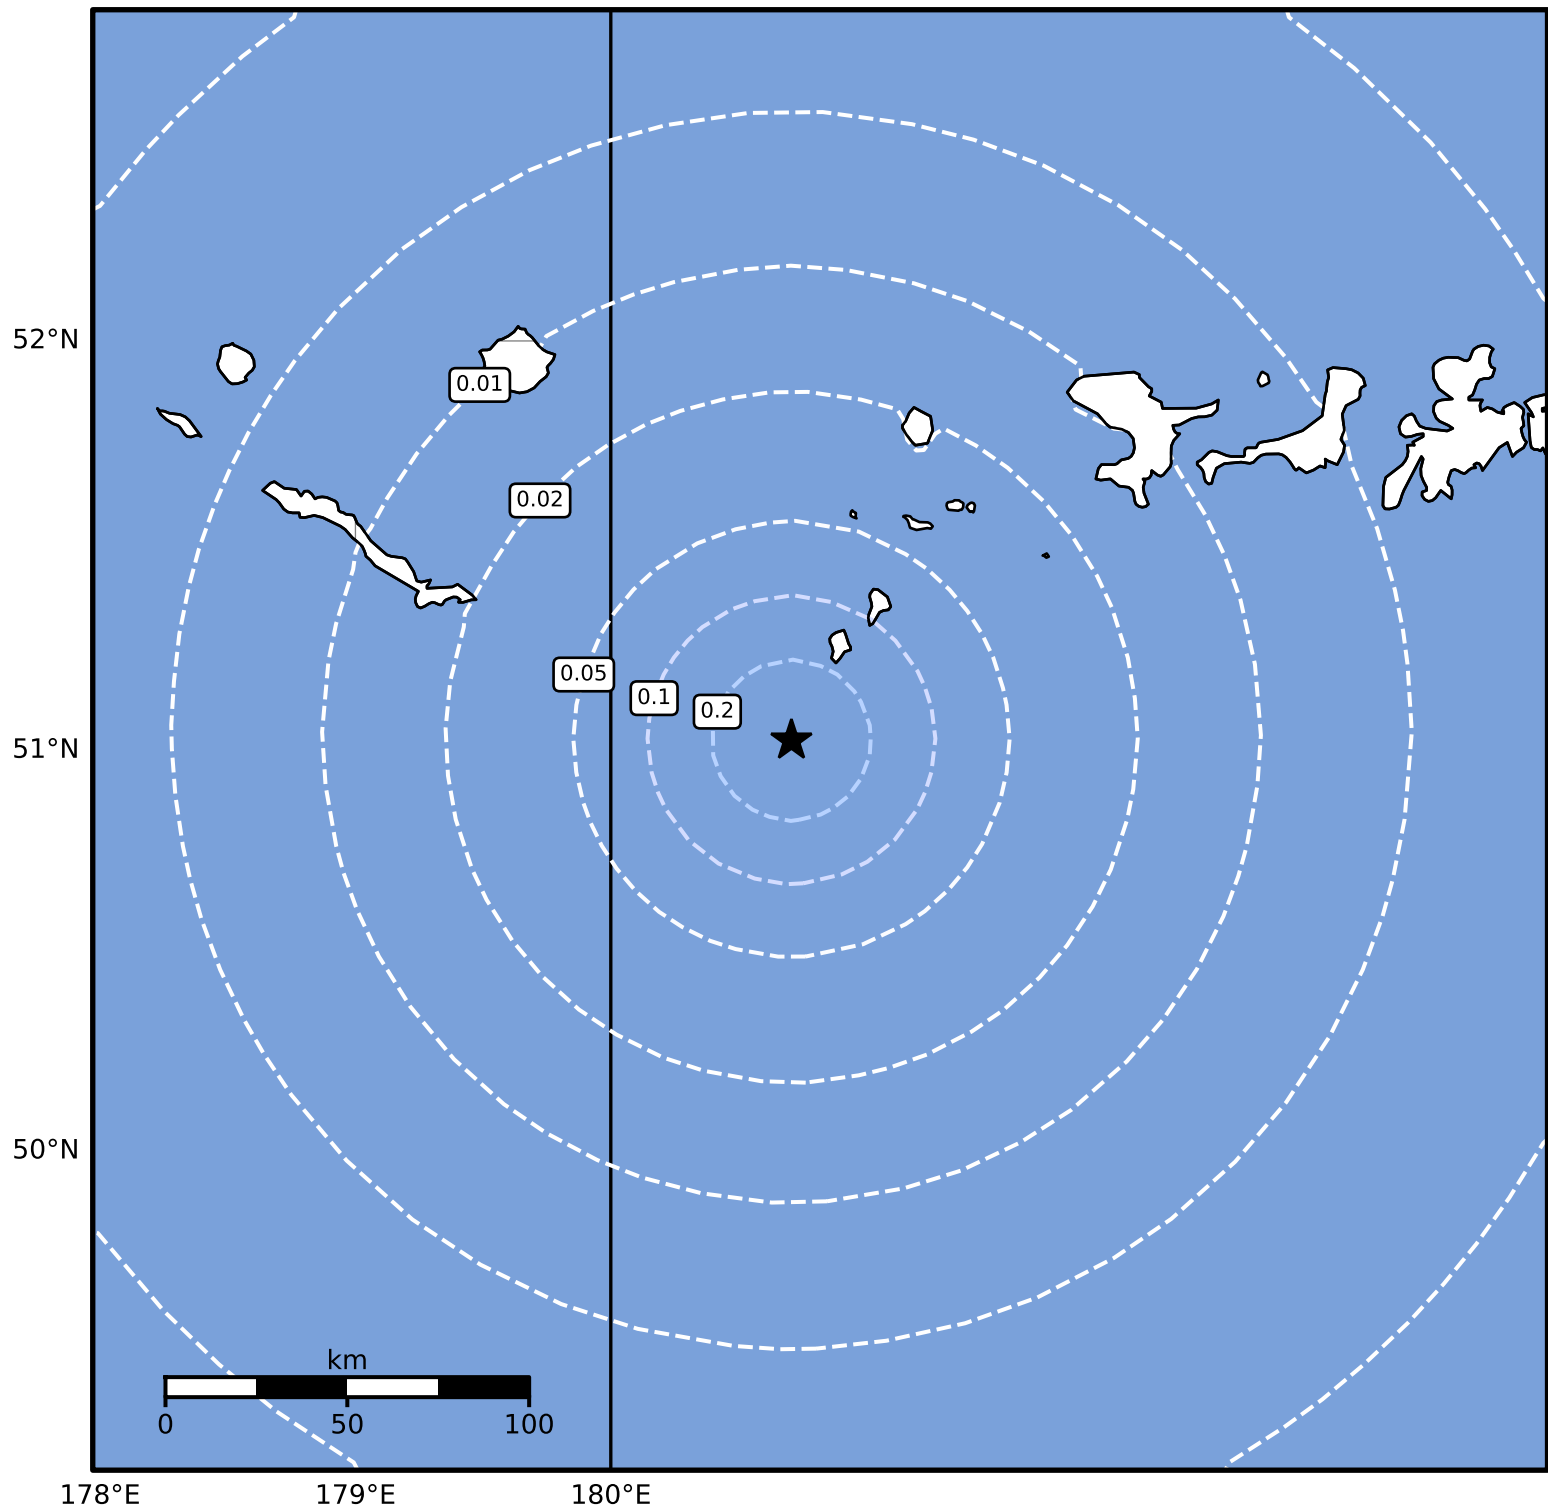

Peak Ground Acceleration Map Alaska Earthquake Center
ShakeMap: 131 km (81 miles) ESE of Amchitka
Dec 03, 2024 19:03:34 UTC M3.7 N51.02 W179.29 Depth: 25.8km ID:ak024fjaz909

PGA (%g)	0.1	0.2	0.5	1	2	5	10	20	50	100	200
----------	-----	-----	-----	---	---	---	----	----	----	-----	-----

Scale based on Worden et al. (2012)

Version 2: Processed 2024-12-03T22:11:45Z

△ Seismic Instrument ○ Reported Intensity

★ Epicenter